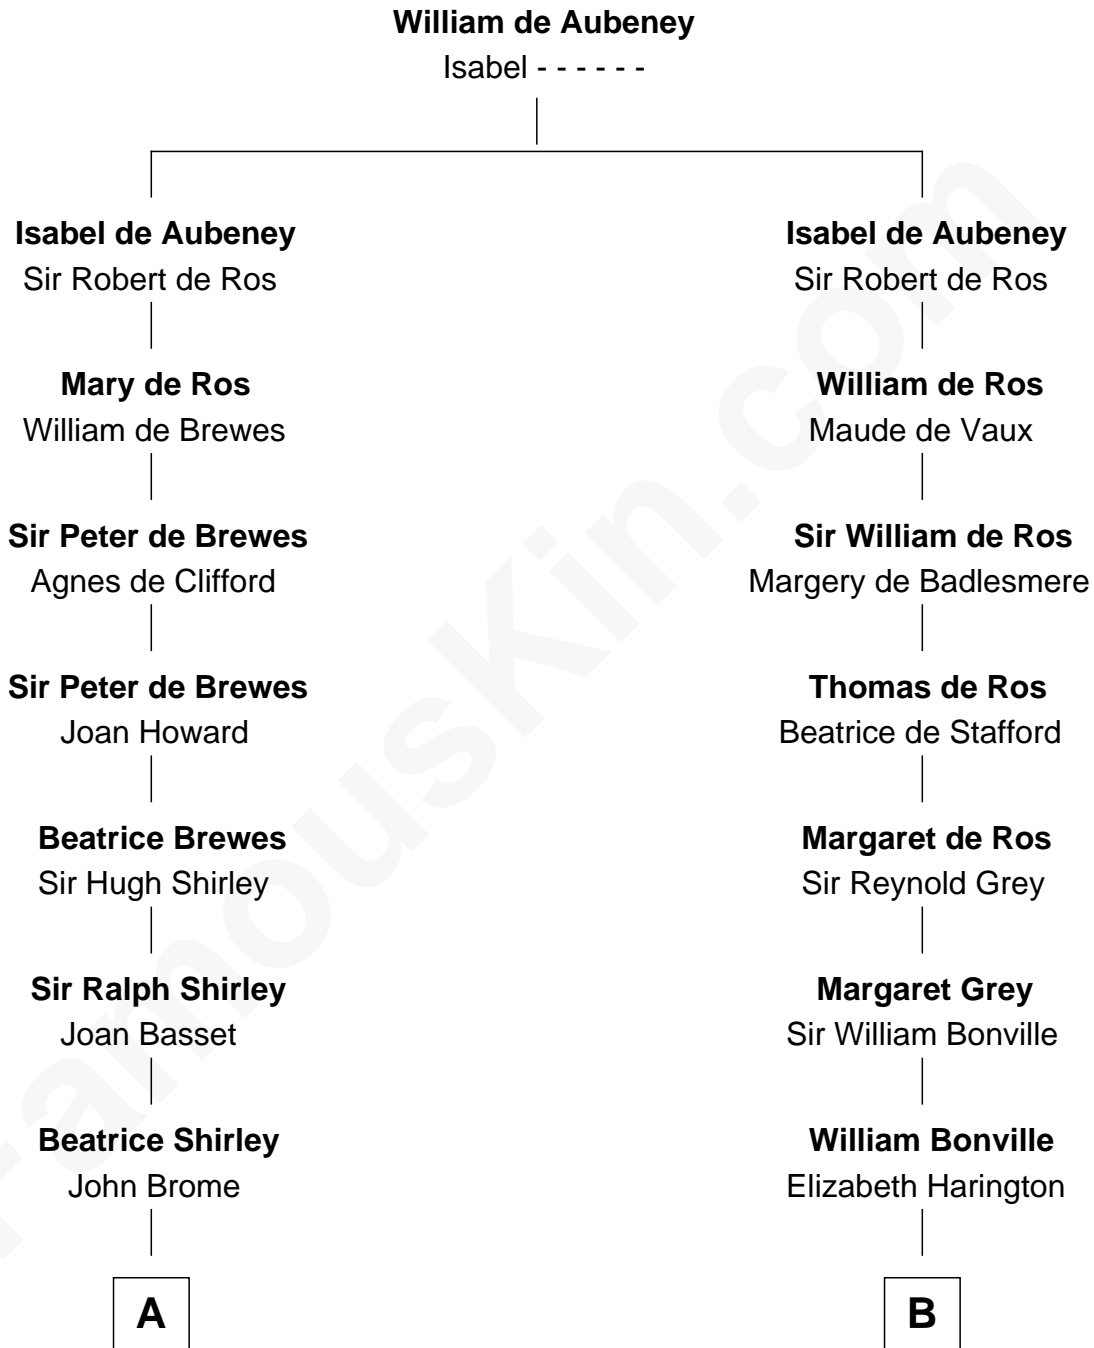

FamousKin.com Relationship Chart of

James Sherman

27th U.S. Vice-President

17th cousin 2 times removed of

Bathsheba (Ruggles) Spooner

First woman executed for murder in U.S. by non-British government

C

Richard Winslow Sherman

Frances Lucretia Williams

Mary Frances Sherman

Richard Updike Sherman

James Sherman

27th U.S. Vice-President

FamousKin.com