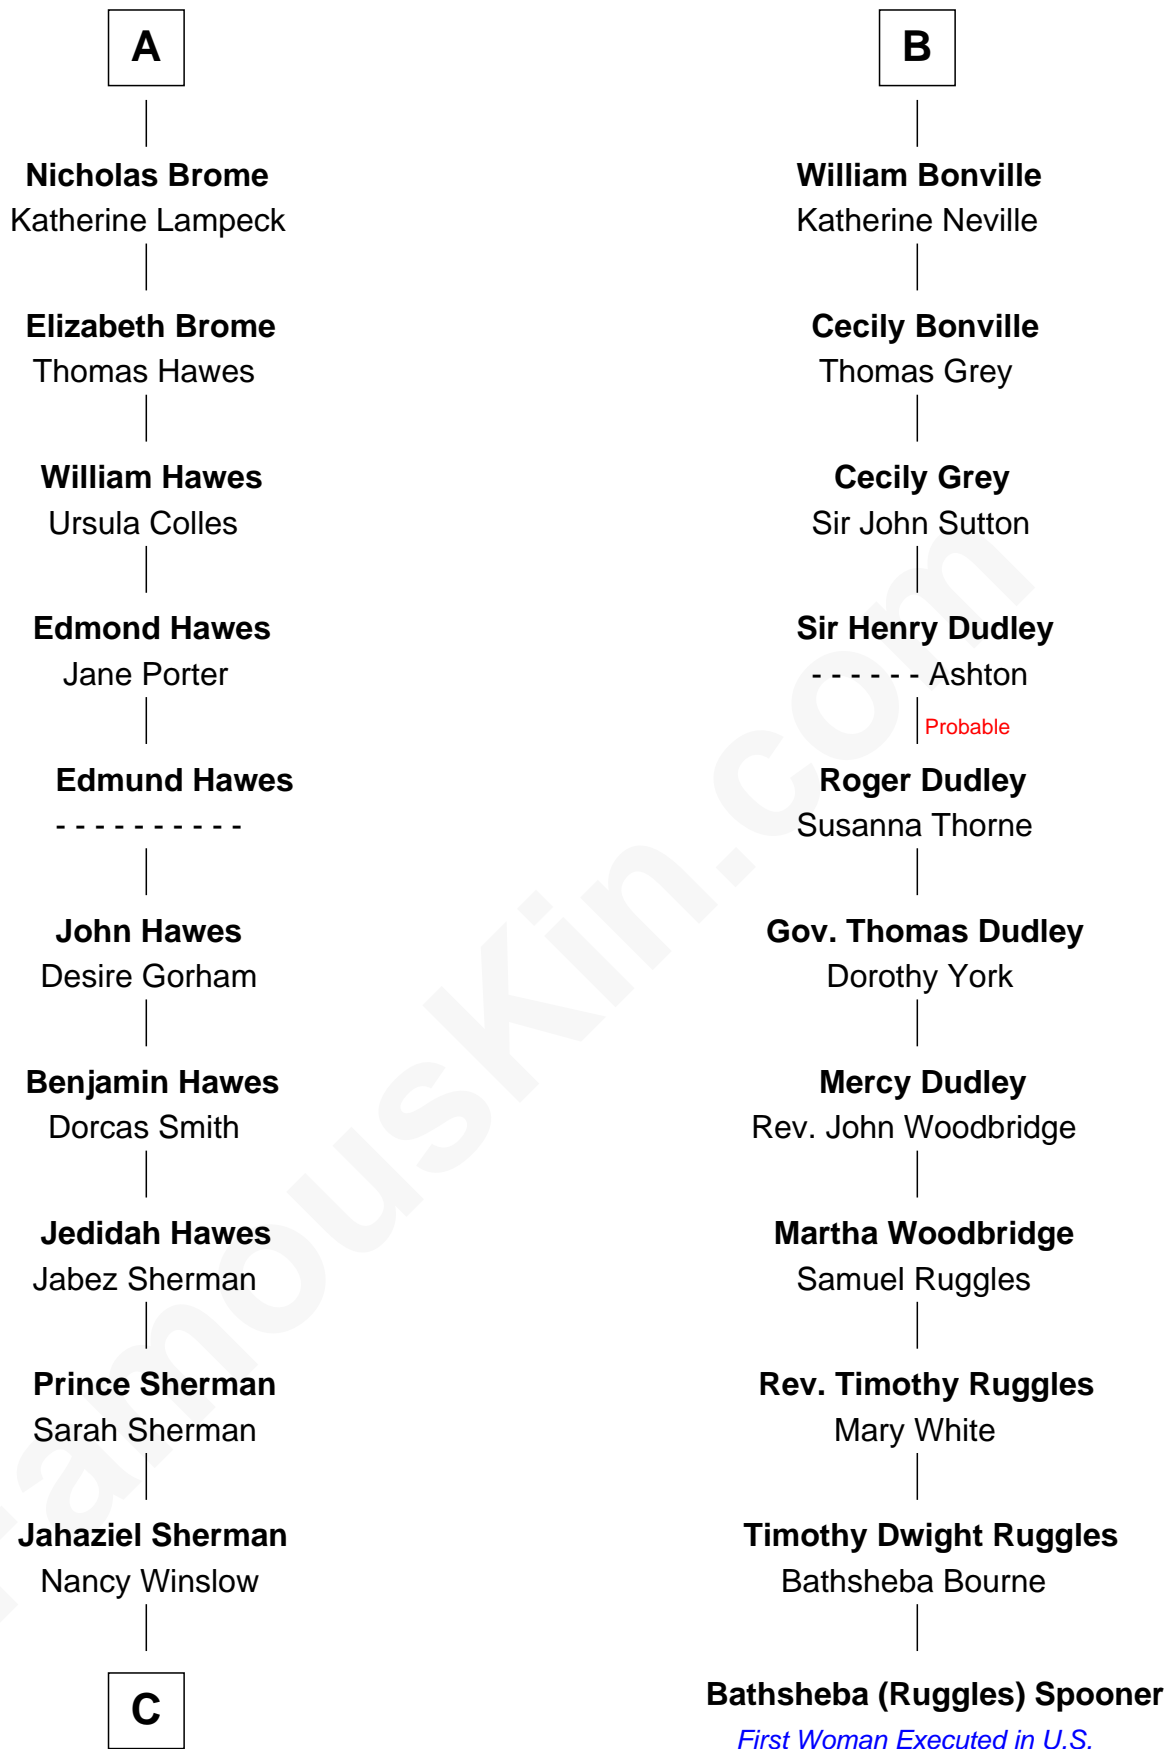

FamousKin.com Relationship Chart of

James Sherman

27th U.S. Vice-President

17th cousin 2 times removed of

Bathsheba (Ruggles) Spooner

First woman executed for murder in U.S. by non-British government

C

Richard Winslow Sherman

Frances Lucretia Williams

Mary Frances Sherman

Richard Updike Sherman

James Sherman

27th U.S. Vice-President

FamousKin.com