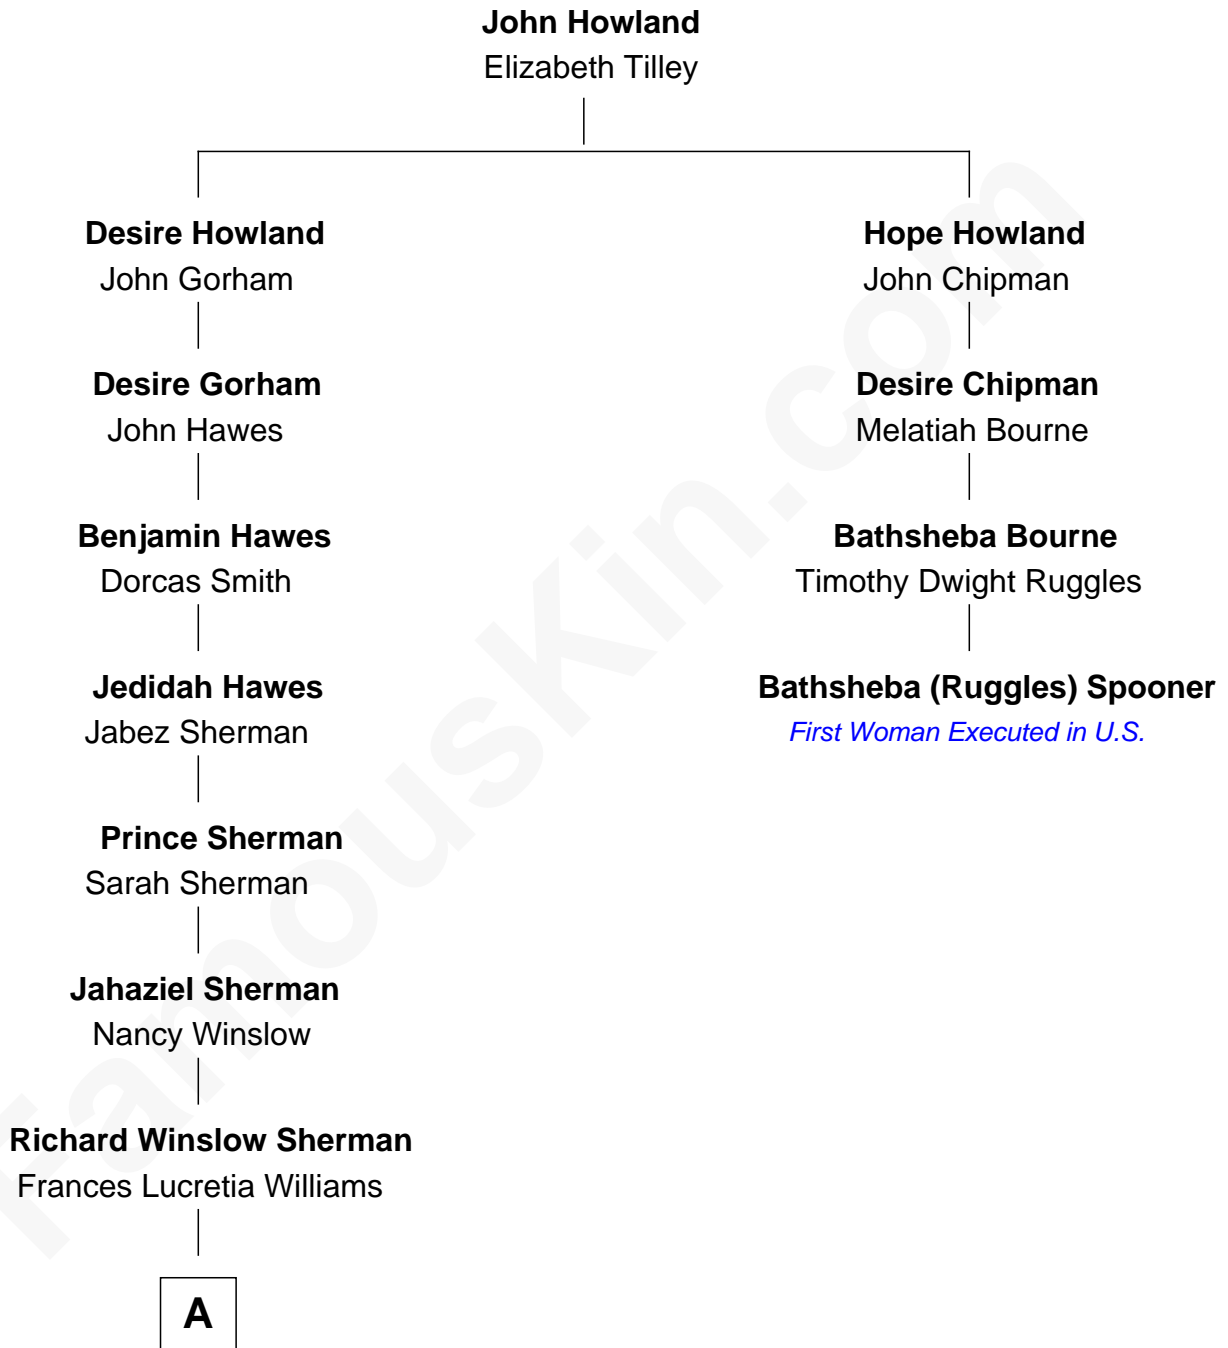

# FamousKin.com Relationship Chart of

**James Sherman**

*27th U.S. Vice-President*

3rd cousin 5 times removed of

**Bathsheba (Ruggles) Spooner**

*First woman executed for murder in U.S. by non-British government*

A

—  
**Mary Frances Sherman**  
Richard Updike Sherman

—  
**James Sherman**  
*27th U.S. Vice-President*

FamousKin.com