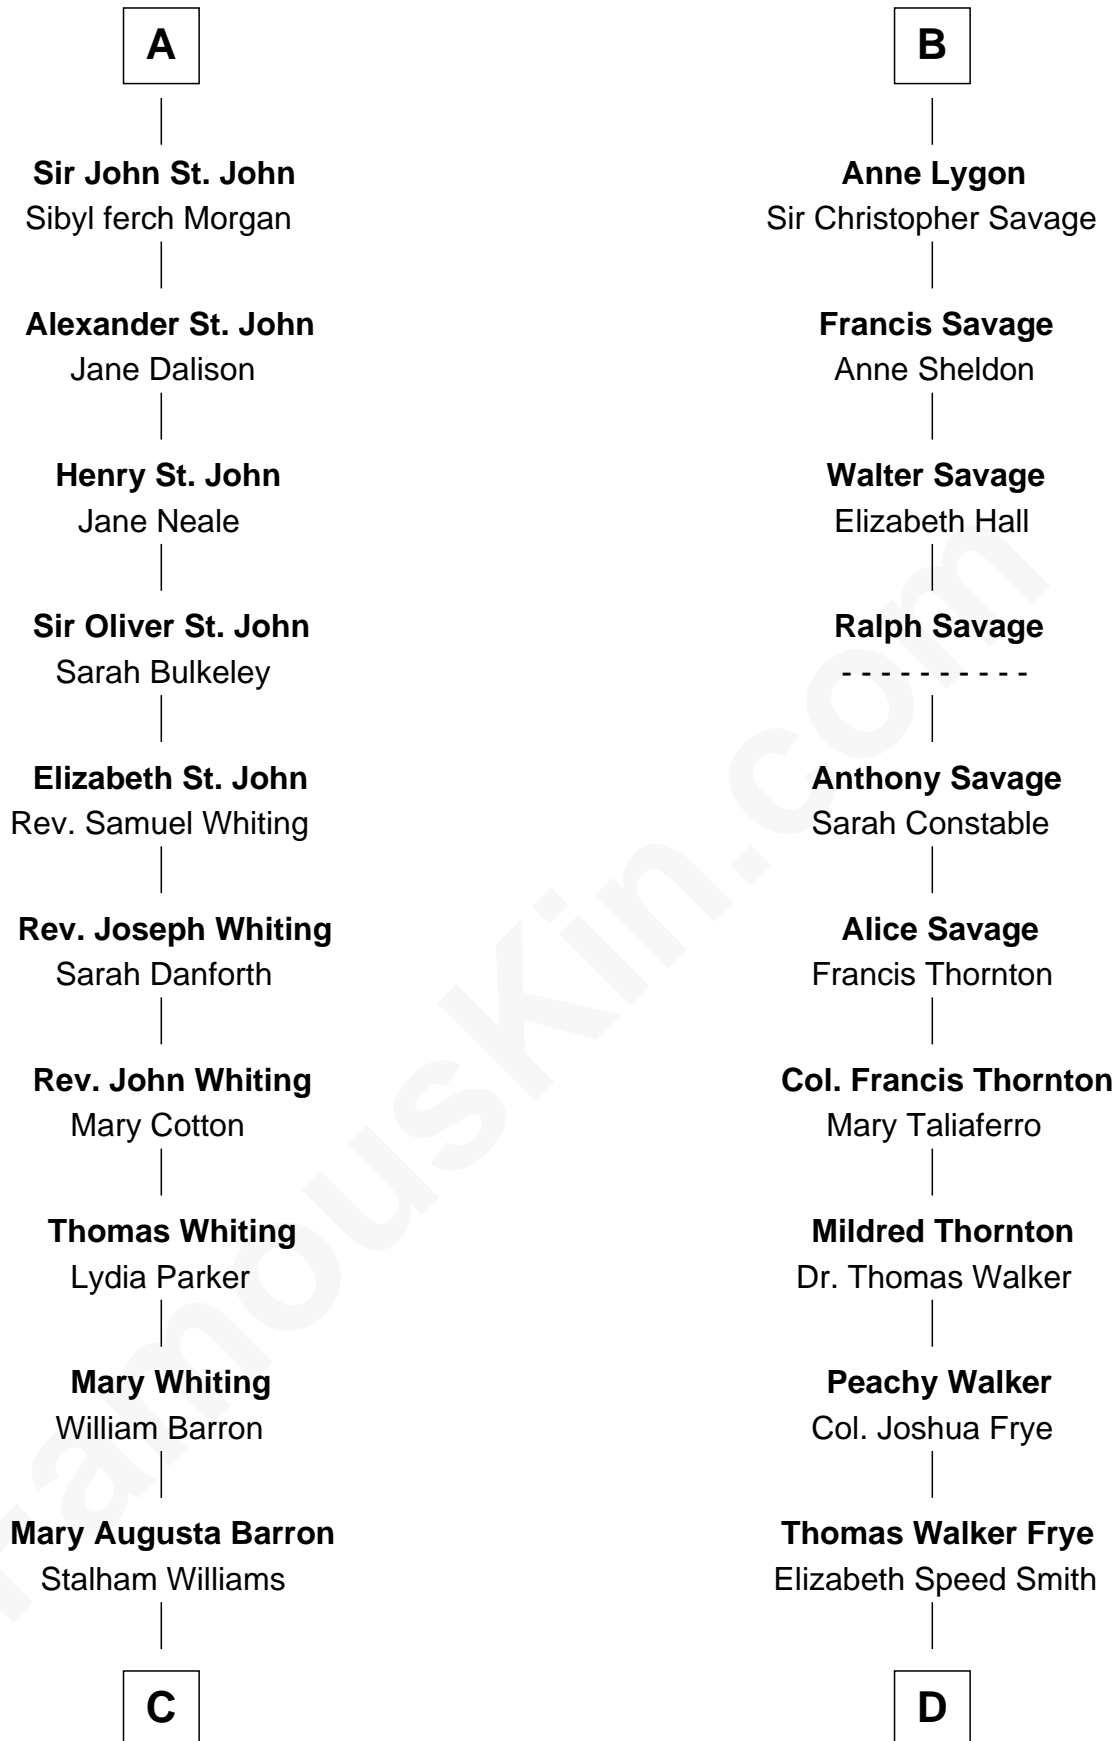

FamousKin.com Relationship Chart of

James Sherman

27th U.S. Vice-President

19th cousin 1 time removed of

Adlai Stevenson II

31st Governor of Illinois

Sir Walter de Beauchamp

Alice de Tony

C

Frances Lucretia Williams
Richard Winslow Sherman

Mary Frances Sherman
Richard Updike Sherman

James Sherman
27th U.S. Vice-President

D

Mary Peachy Frye
Rev. Lewis Warner Green

Letitia Green
Adlai Ewing Stevenson