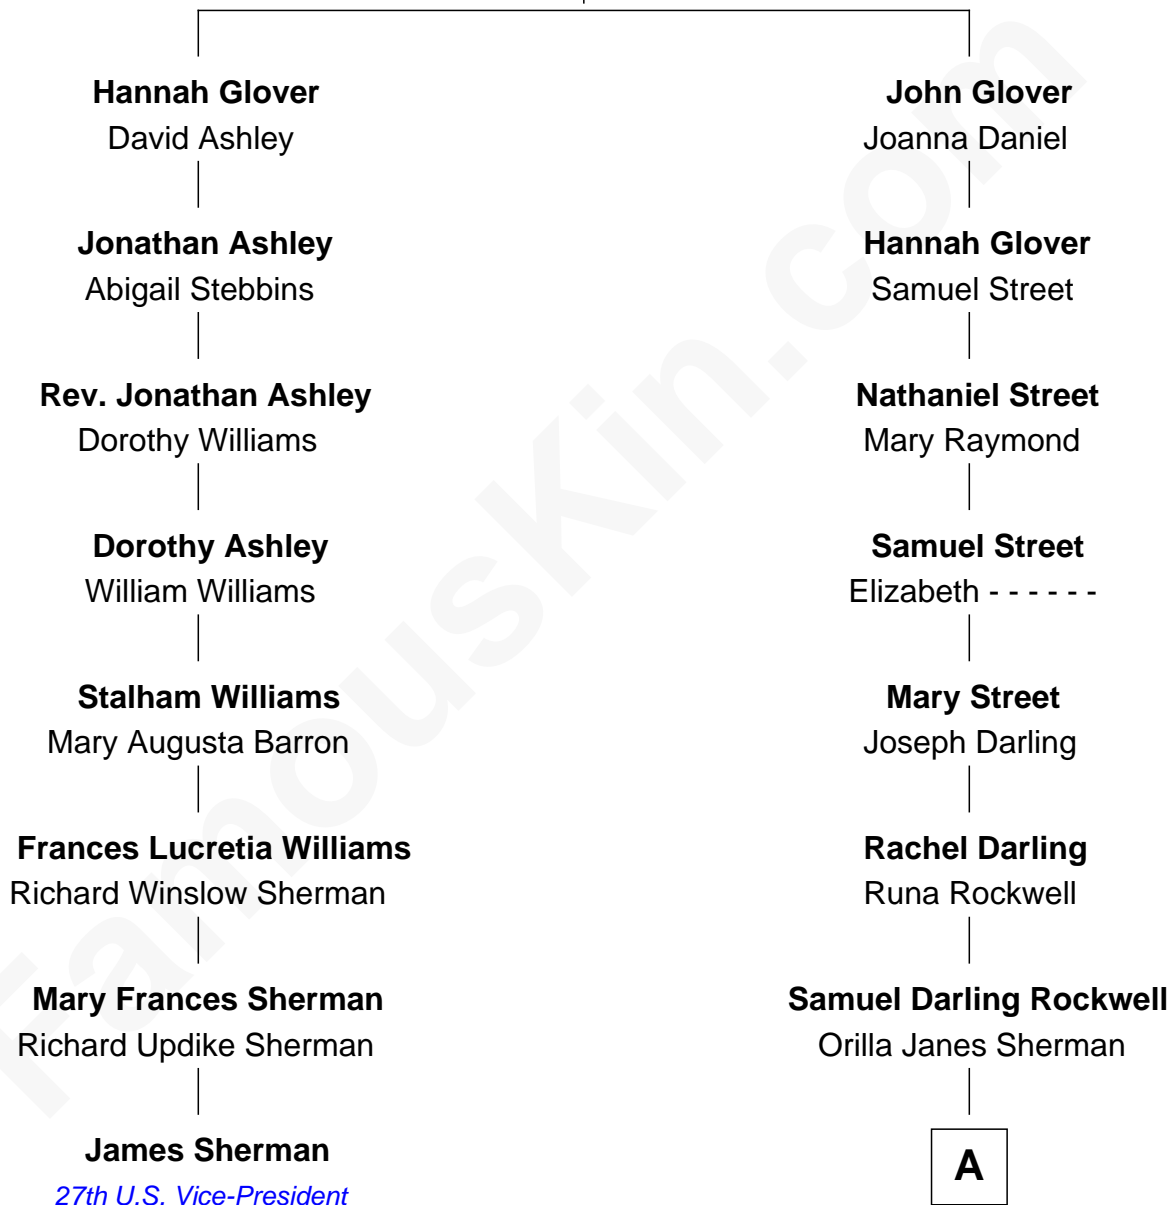

# FamousKin.com Relationship Chart of

**James Sherman**

*27th U.S. Vice-President*

7th cousin 2 times removed of

**Norman Rockwell**

*American Artist*

**Henry Glover**  
Helena Russell

A

John William Rockwell  
Phebe Boyce Waring

Jarvis Waring Rockwell  
Anne Mary Hill

Norman Rockwell  
*American Artist*

FamousKin.com