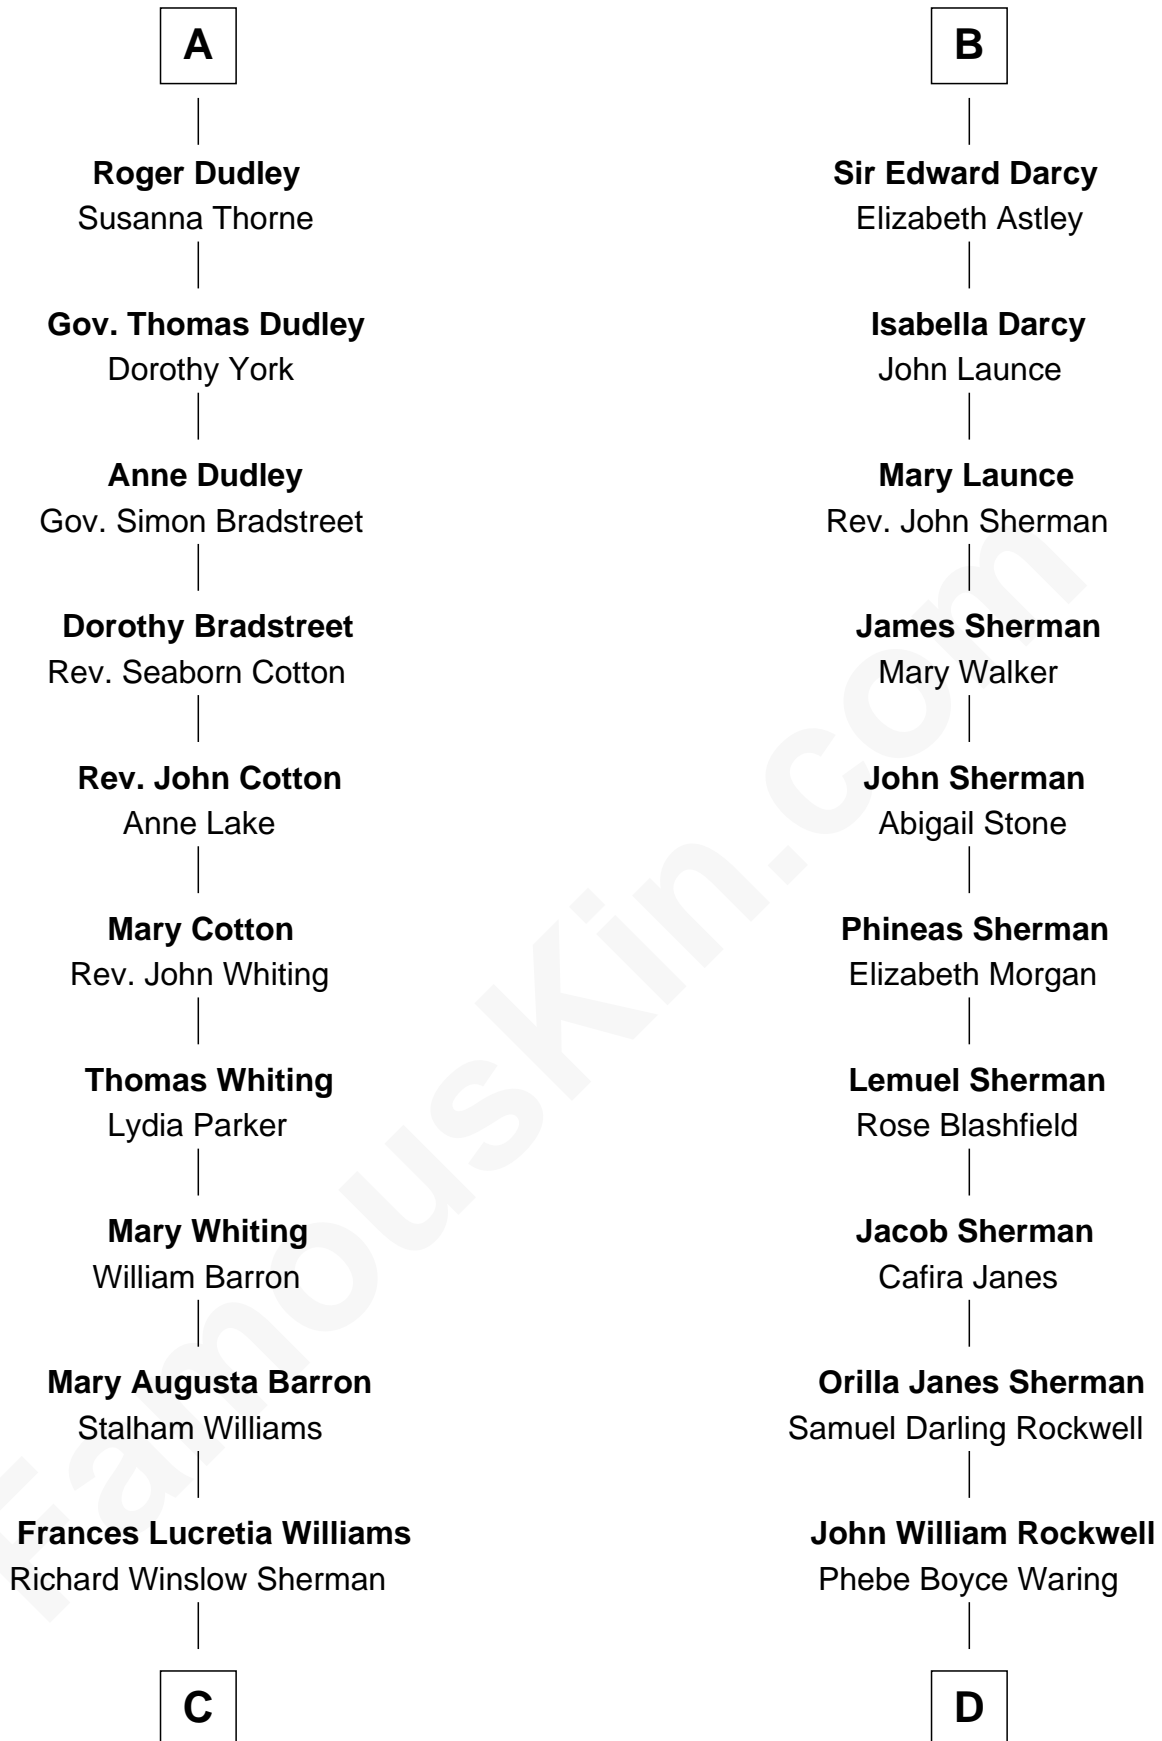

FamousKin.com Relationship Chart of

James Sherman

27th U.S. Vice-President

18th cousin of

Norman Rockwell

American Artist

Sir Reynold de Grey

Eleanor le Strange

Ida Grey

John Cokayne

Elizabeth Cokayne

Sir Laurence Cheney

Elizabeth Cheney

Sir Frederick Tilney

Elizabeth Tilney

Sir Humphrey Bourchier

Margaret Bourchier

Sir Thomas Bryan

Elizabeth Bryan

Sir Nicholas Carew

Mary Carew

Sir Arthur Darcy

B

C

Mary Frances Sherman
Richard Updike Sherman

James Sherman
27th U.S. Vice-President

D

Jarvis Waring Rockwell
Anne Mary Hill

Norman Rockwell
American Artist

FamousKin.com