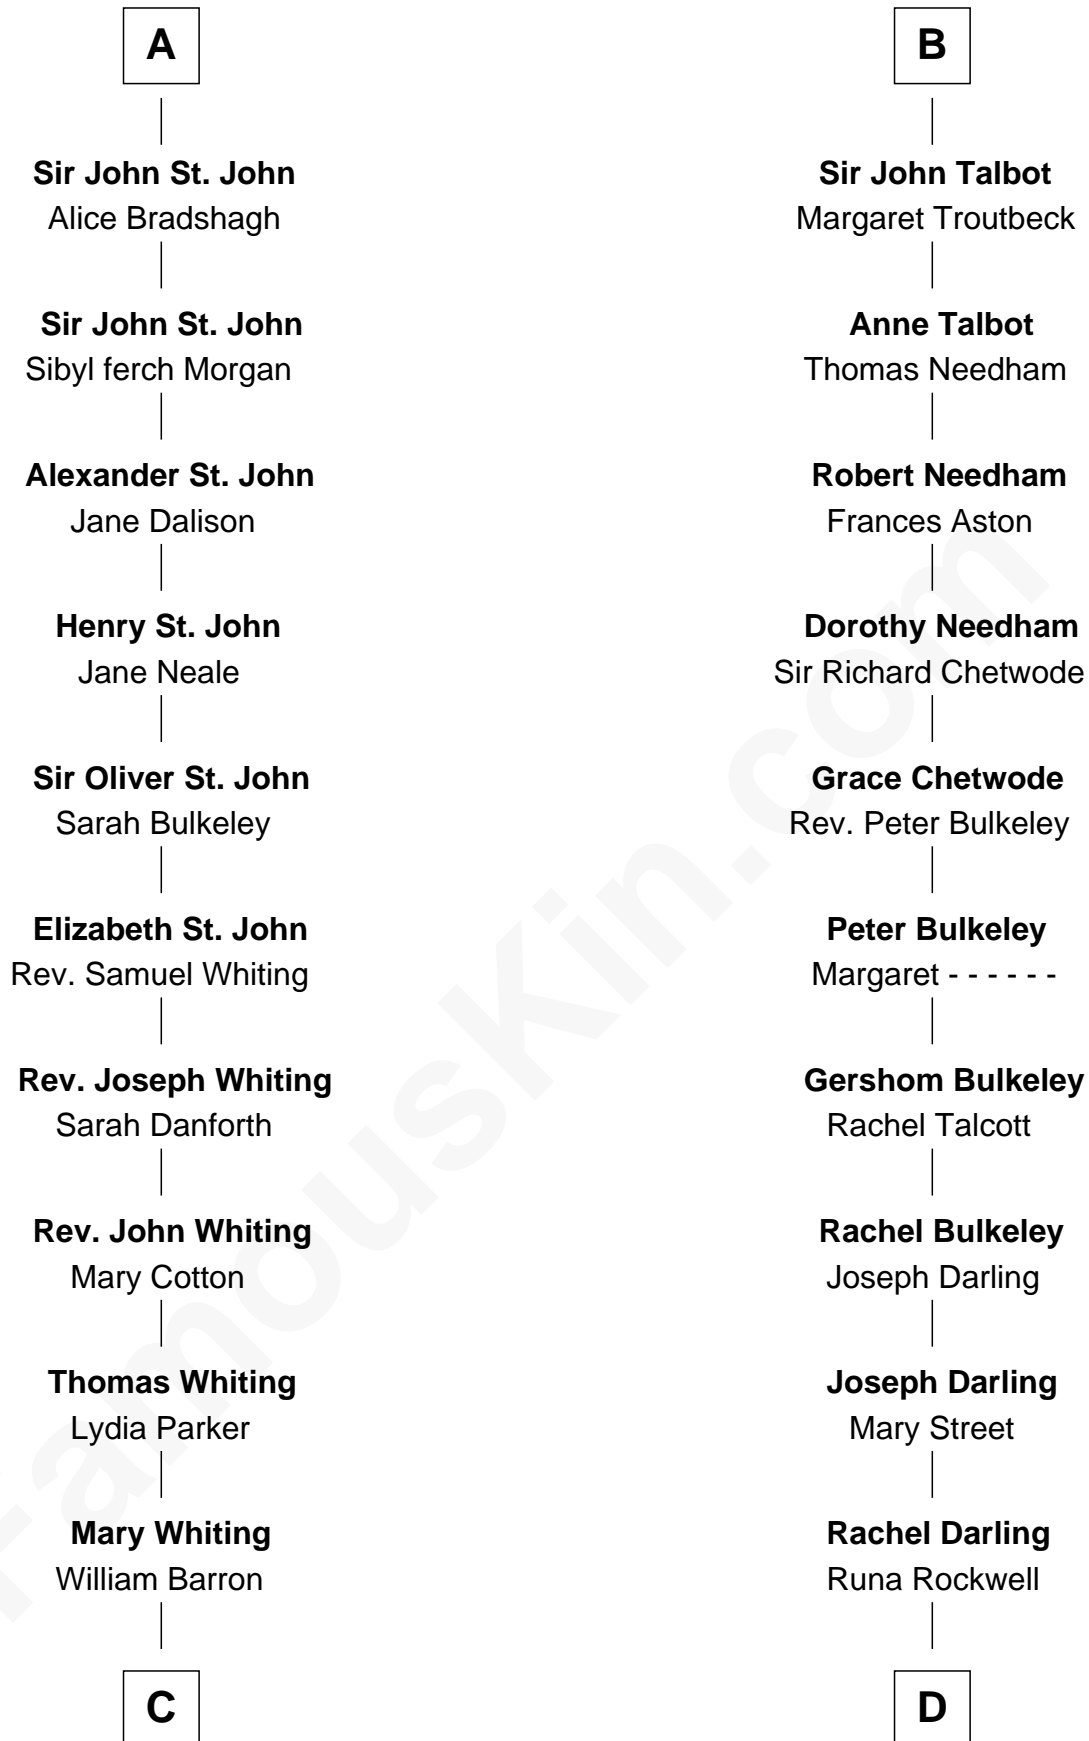

FamousKin.com Relationship Chart of

James Sherman

27th U.S. Vice-President

20th cousin of

Norman Rockwell

American Artist

Sir William de Beauchamp

Isabel Mauduit

Elizabeth Butler

John Talbot

Sir Gilbert Talbot

Audrey Cotton

B

C

Mary Augusta Barron
Stalham Williams

Frances Lucretia Williams
Richard Winslow Sherman