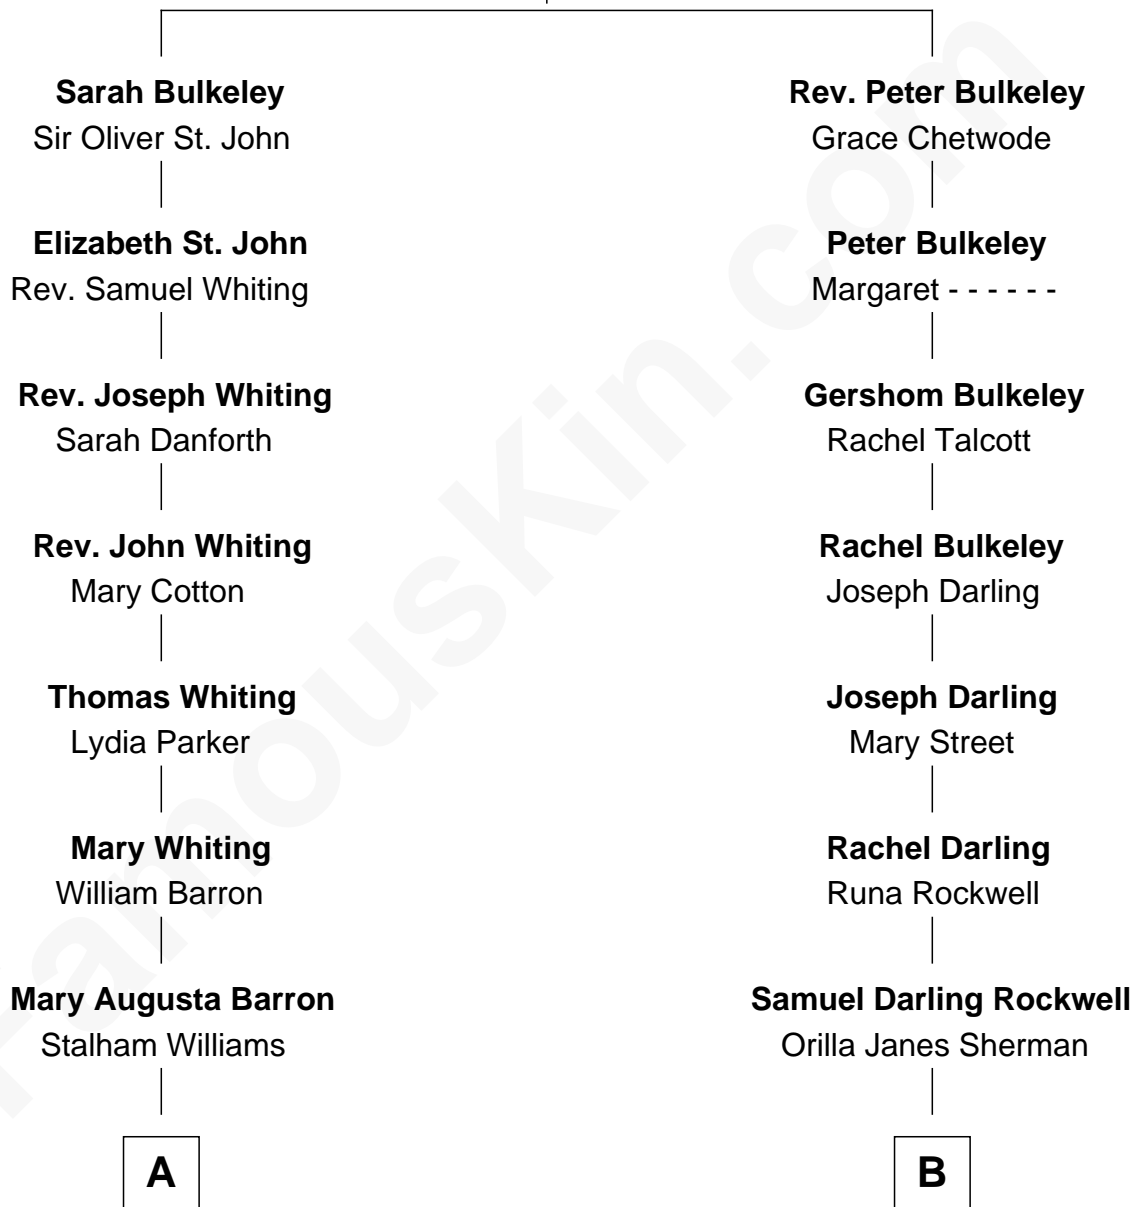

# FamousKin.com Relationship Chart of

**James Sherman**

*27th U.S. Vice-President*

9th cousin of

**Norman Rockwell**

*American Artist*

**Rev. Edward Bulkeley**

Olive Irby

**A**

**Frances Lucretia Williams**

Richard Winslow Sherman

**Mary Frances Sherman**

Richard Updike Sherman

**James Sherman**

*27th U.S. Vice-President*

**B**