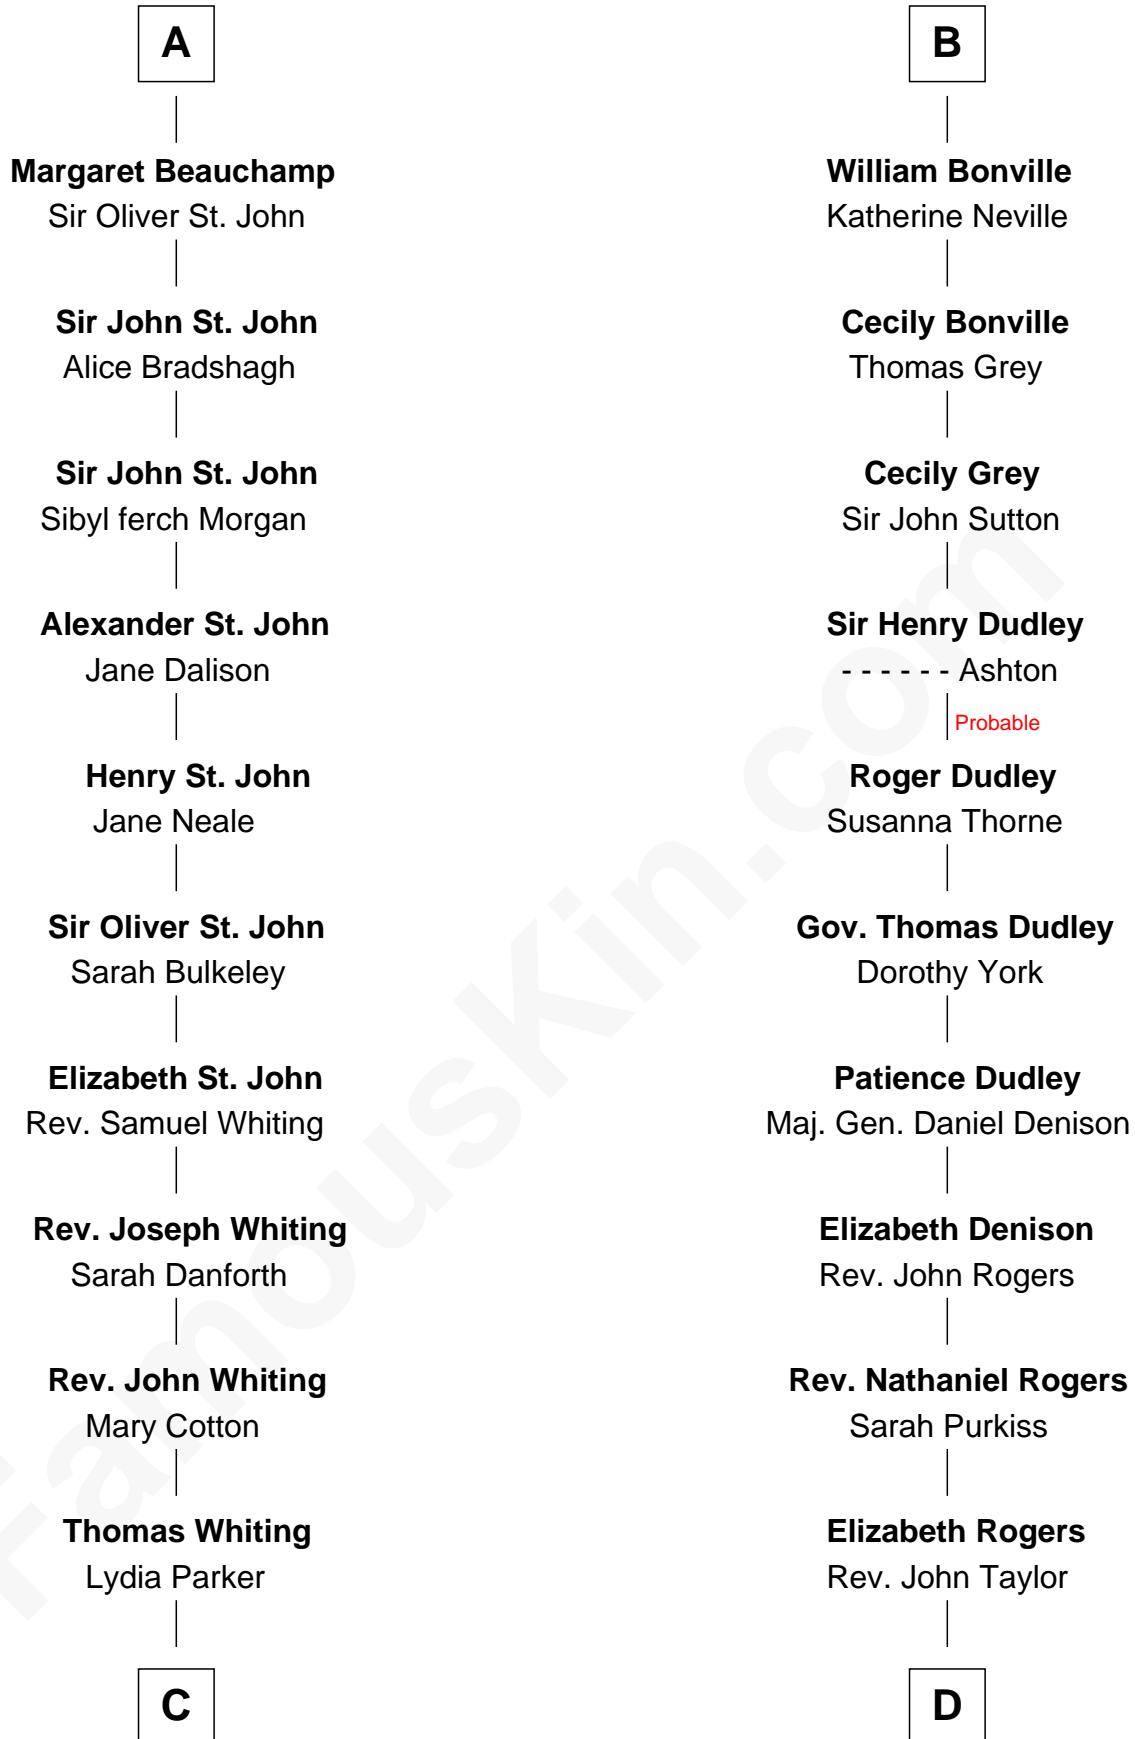

# FamousKin.com Relationship Chart of

**James Sherman**

*27th U.S. Vice-President*

18th cousin 3 times removed of

**Nicholas Gilman**

*Signer of the U.S. Constitution*

**Sir Humphrey de Bohun**

Maud of Eu

**C**

**Mary Whiting**  
William Barron

**Mary Augusta Barron**  
Stalham Williams

**Frances Lucretia Williams**  
Richard Winslow Sherman

**Mary Frances Sherman**  
Richard Updike Sherman

**James Sherman**  
*27th U.S. Vice-President*

**D**

**Ann Taylor**  
Nicholas Gilman

**Nicholas Gilman**  
*Signer of the U.S. Constitution*

FamousKin.com