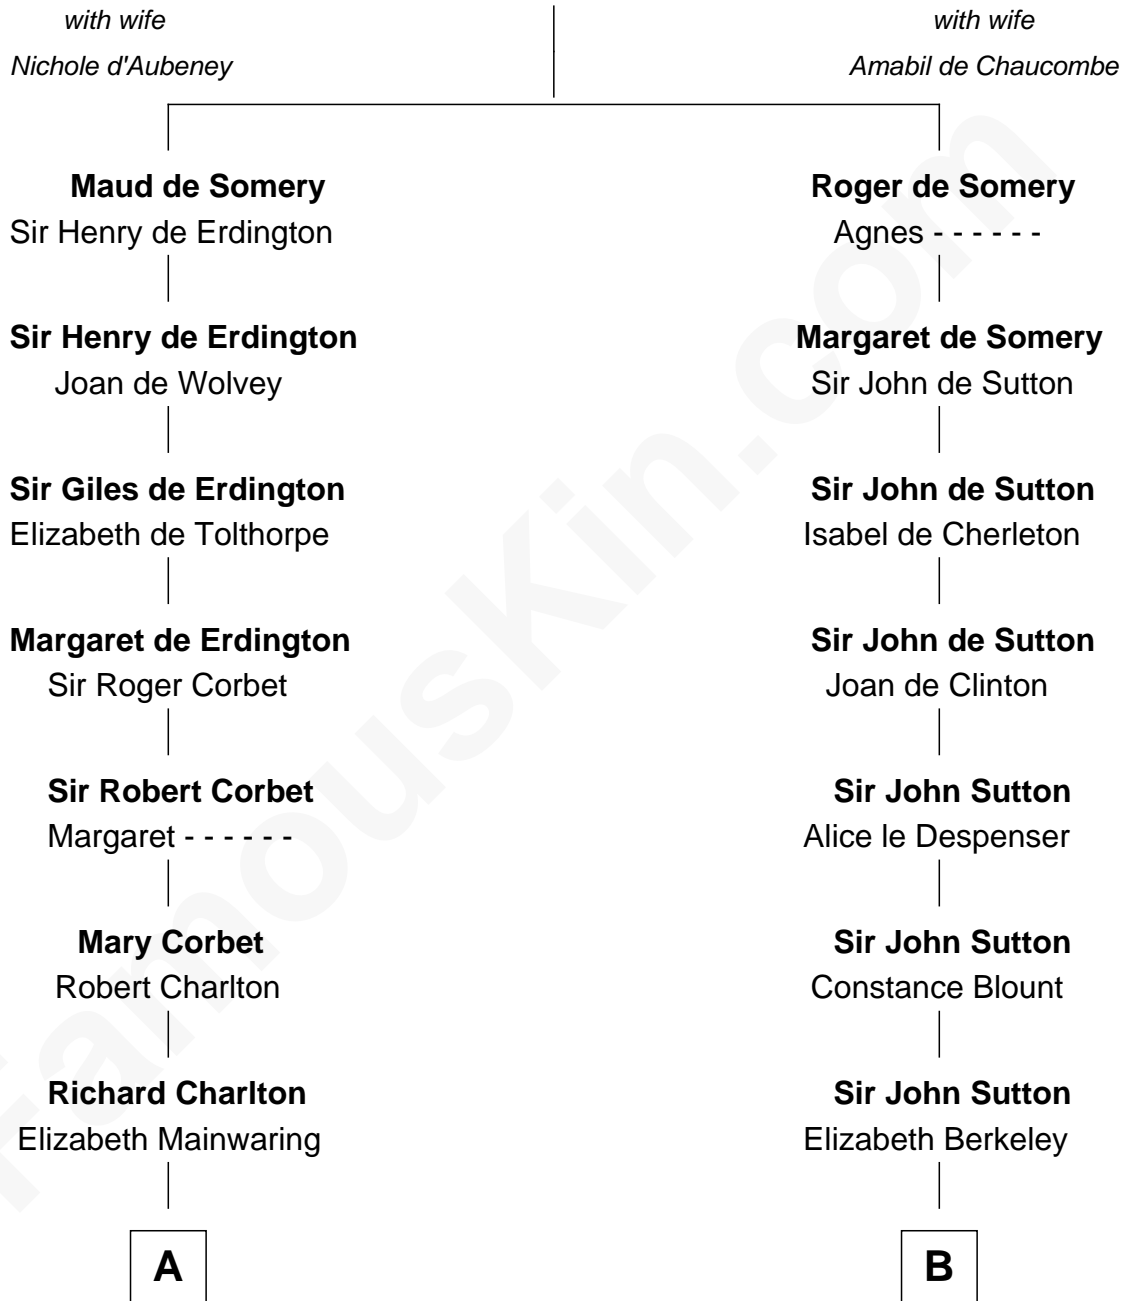

FamousKin.com Relationship Chart of

James Sherman

27th U.S. Vice-President

18th cousin 1 time removed of

Nicholas Gilman

Signer of the U.S. Constitution

Sir Roger de Somery

C

Frances Lucretia Williams

Richard Winslow Sherman

Mary Frances Sherman

Richard Updike Sherman

James Sherman

27th U.S. Vice-President

D

Ann Taylor