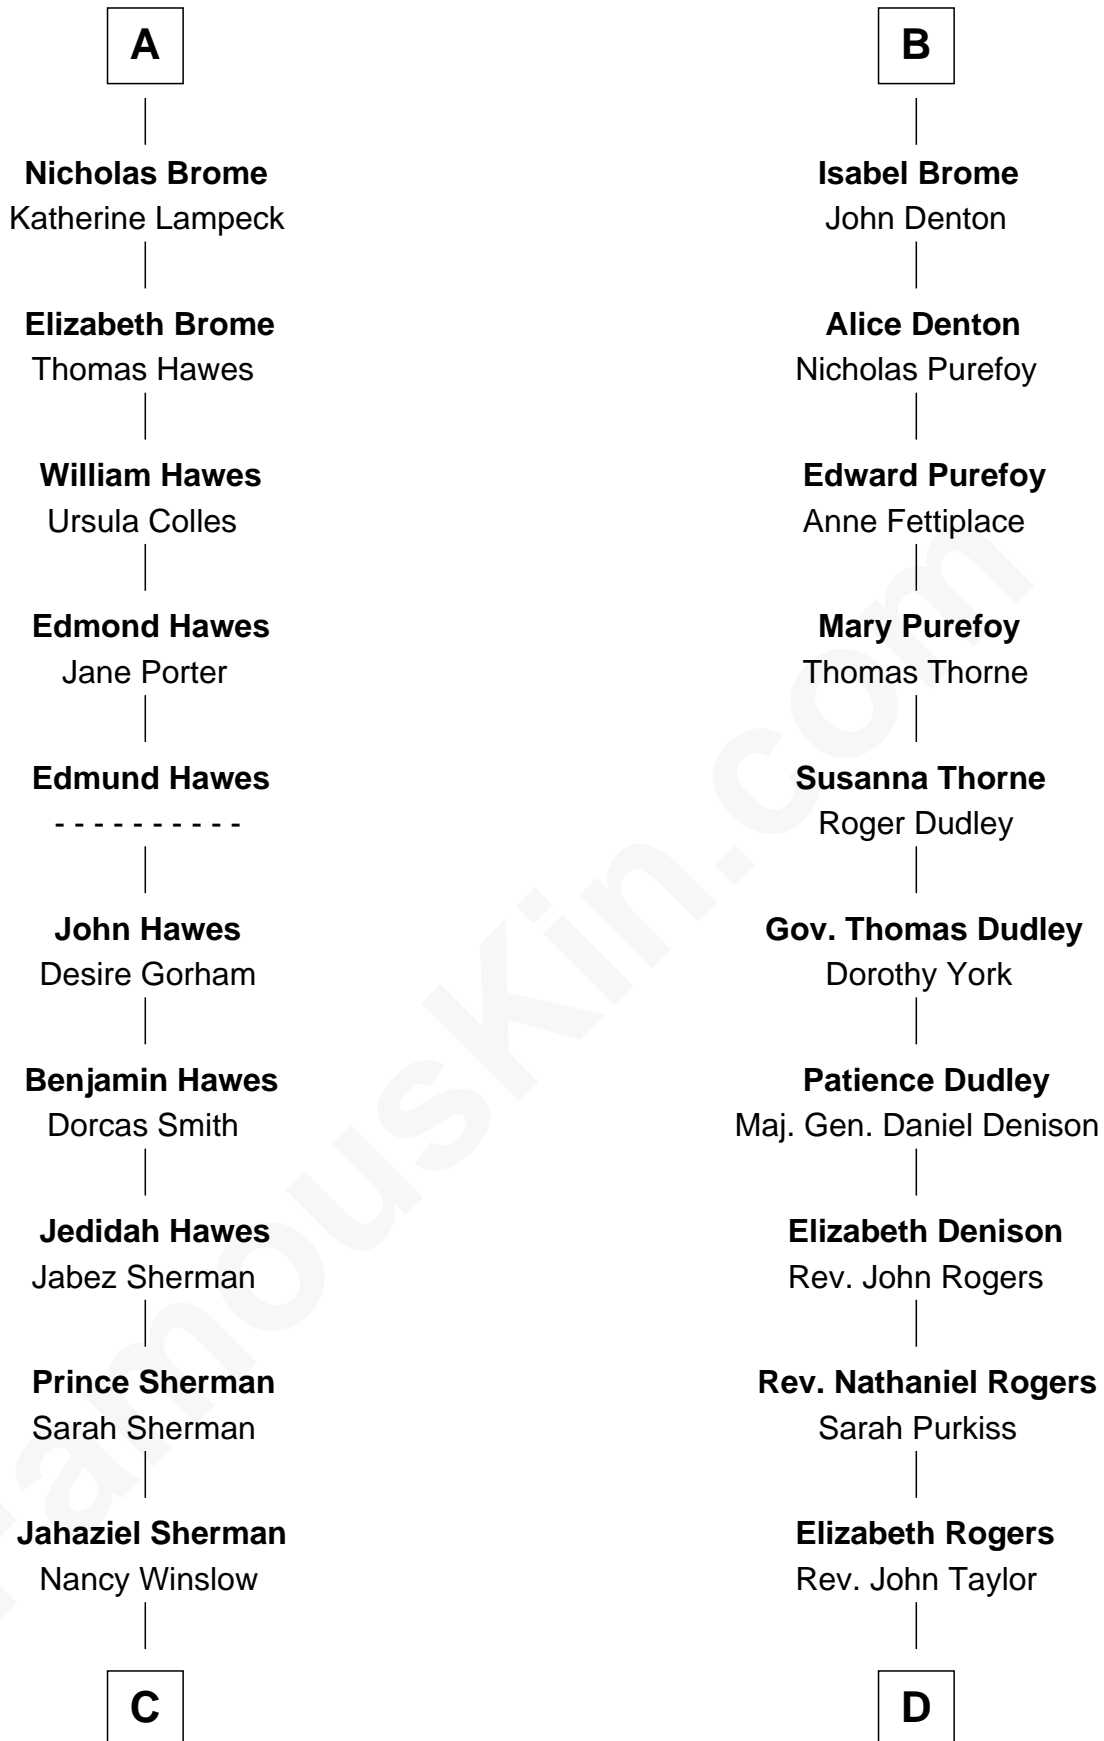

FamousKin.com Relationship Chart of

James Sherman

27th U.S. Vice-President

18th cousin 1 time removed of

Nicholas Gilman

Signer of the U.S. Constitution

Richard Plantagenet

C

Richard Winslow Sherman

Frances Lucretia Williams

Mary Frances Sherman

Richard Updike Sherman

James Sherman

27th U.S. Vice-President

D

Ann Taylor