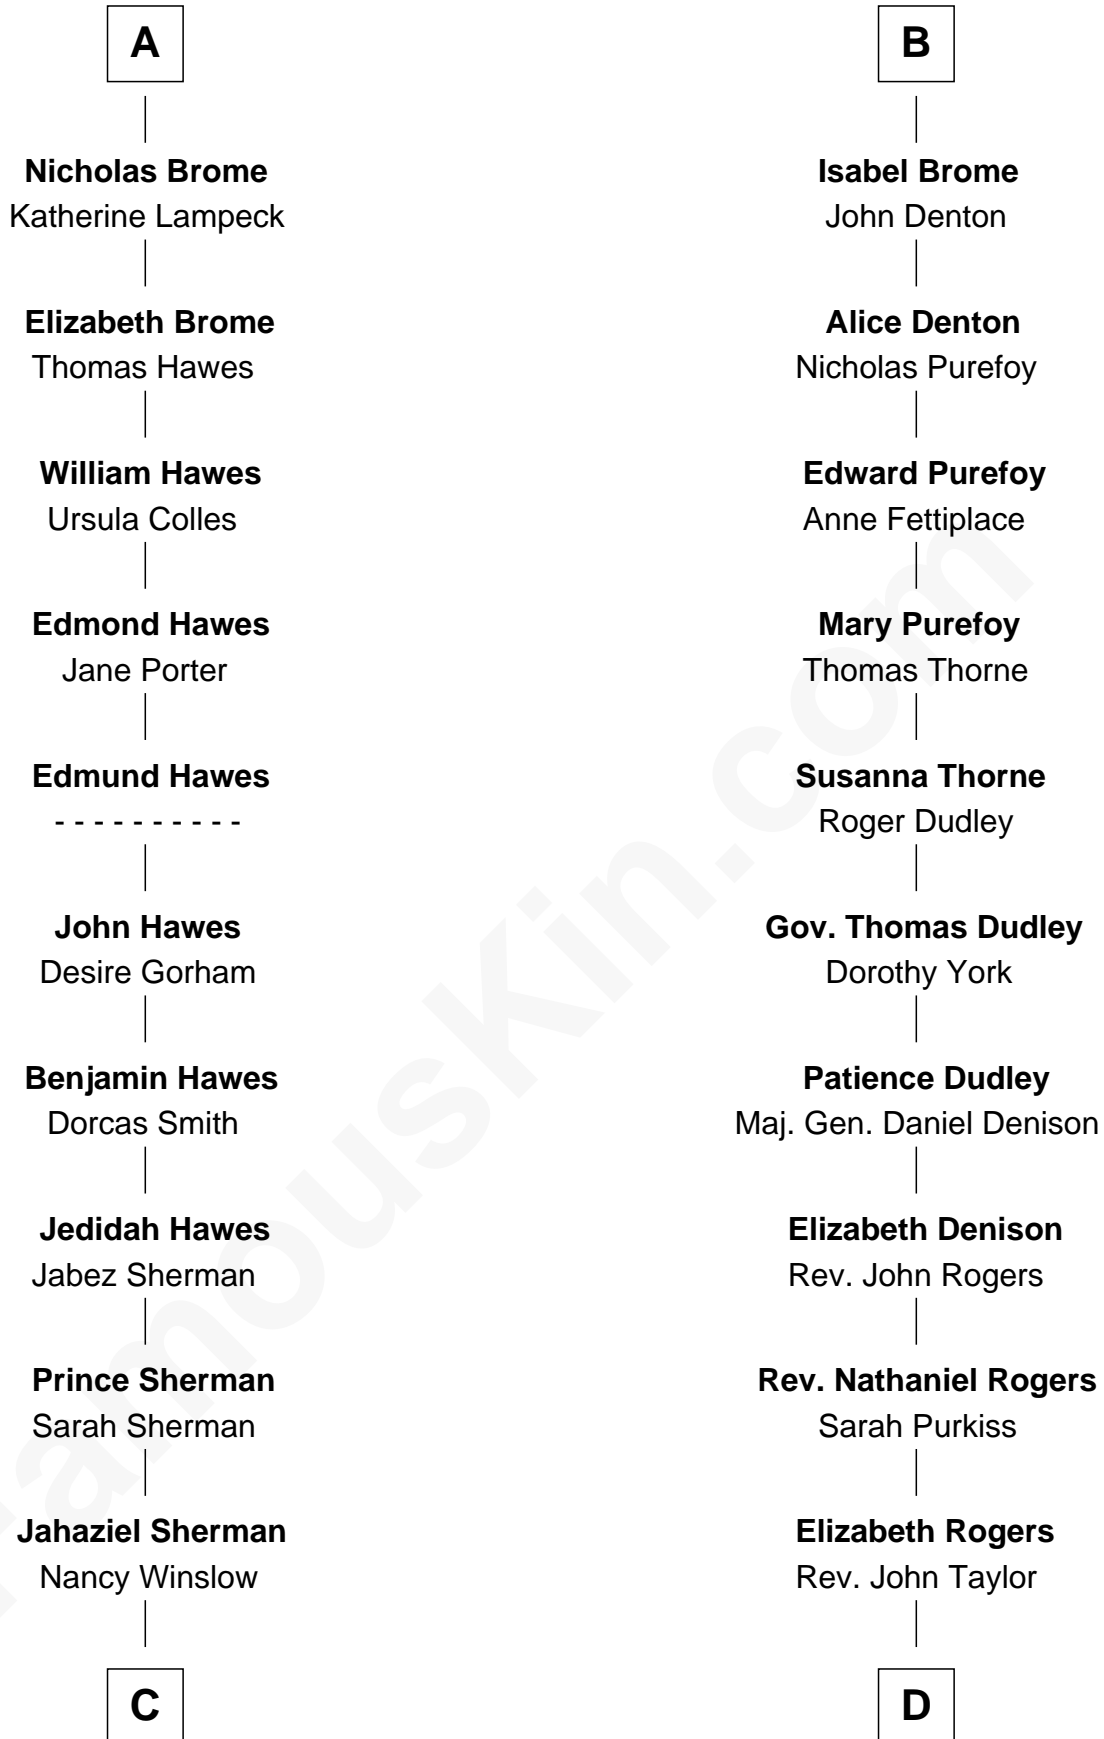

# FamousKin.com Relationship Chart of

**James Sherman**

*27th U.S. Vice-President*

18th cousin 1 time removed of

**Nicholas Gilman**

*Signer of the U.S. Constitution*

**Nicholas FitzMartin**

Maud de Bryan

**Sir William Martin**  
Eleanor FitzReynold

**Joan Martin**  
Sir Nicholas Audley

**Alice de Audley**  
Sir Hugh de Meynell

**Isabel de Meynell**  
Sir Thomas de Shirley

**Sir Hugh Shirley**  
Beatrice Brewes

**Sir Ralph Shirley**  
Joan Basset

**Beatrice Shirley**  
John Brome

**A**

**Sir William Martin**  
Eleanor FitzReynold

**Joan Martin**  
Sir Nicholas Audley

**Alice de Audley**  
Sir Hugh de Meynell

**Isabel de Meynell**  
Sir Thomas de Shirley

**Sir Hugh Shirley**  
Beatrice Brewes

**Sir Ralph Shirley**  
Joan Basset

**Beatrice Shirley**  
John Brome

**B**

**C**

**Richard Winslow Sherman**

Frances Lucretia Williams

**Mary Frances Sherman**