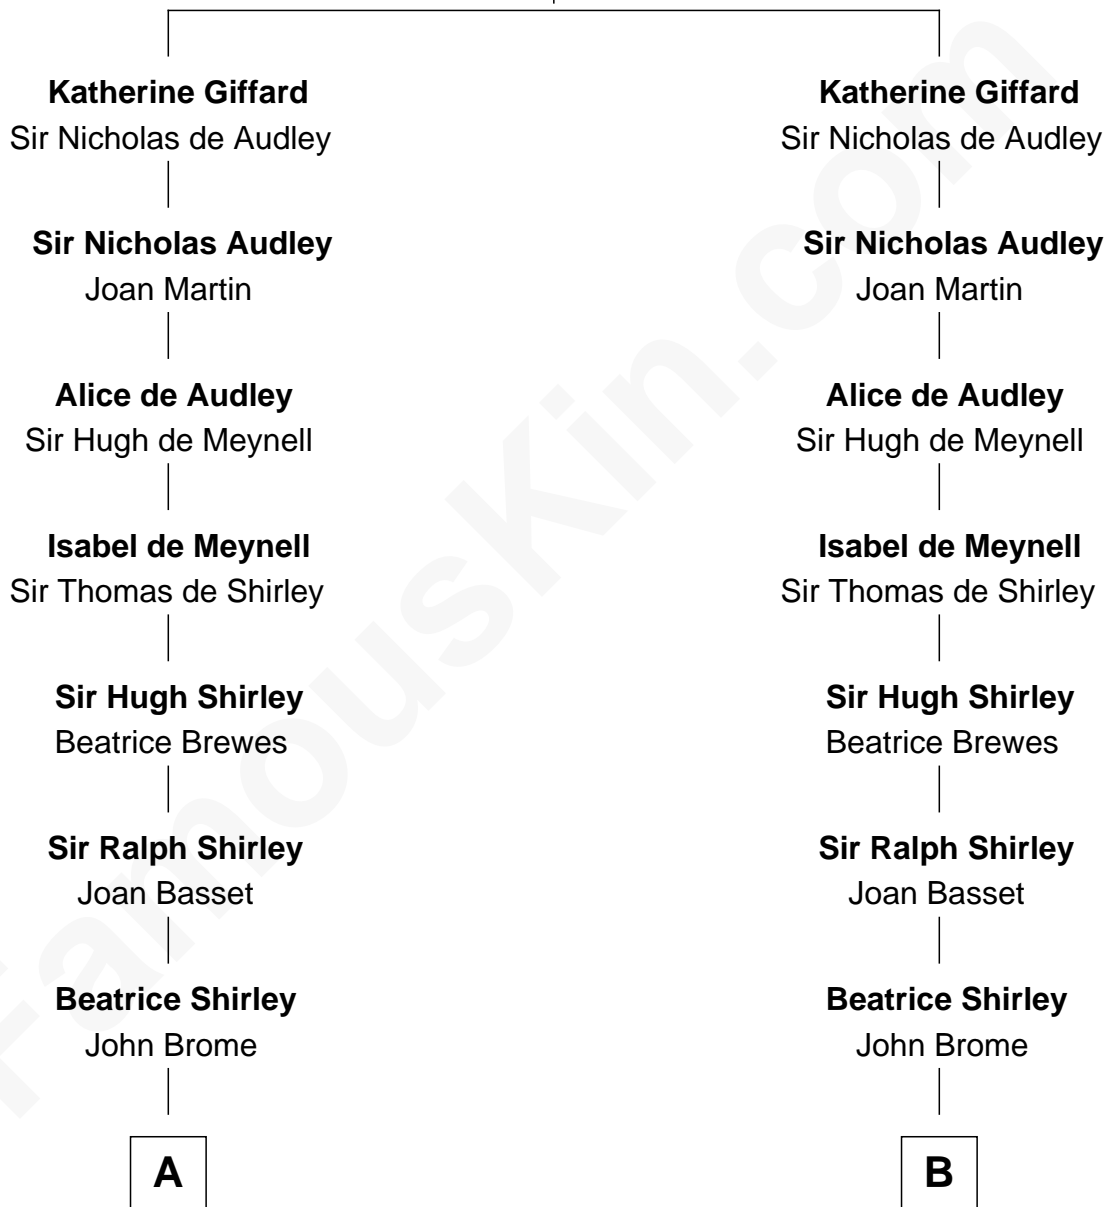

FamousKin.com Relationship Chart of

James Sherman

27th U.S. Vice-President

18th cousin 1 time removed of

Nicholas Gilman

Signer of the U.S. Constitution

Sir John Giffard

Maud de Clifford

C

Richard Winslow Sherman

Frances Lucretia Williams

Mary Frances Sherman

Richard Updike Sherman

James Sherman

27th U.S. Vice-President

D

Ann Taylor

Nicholas Gilman

Nicholas Gilman

Signer of the U.S. Constitution

FamousKin.com