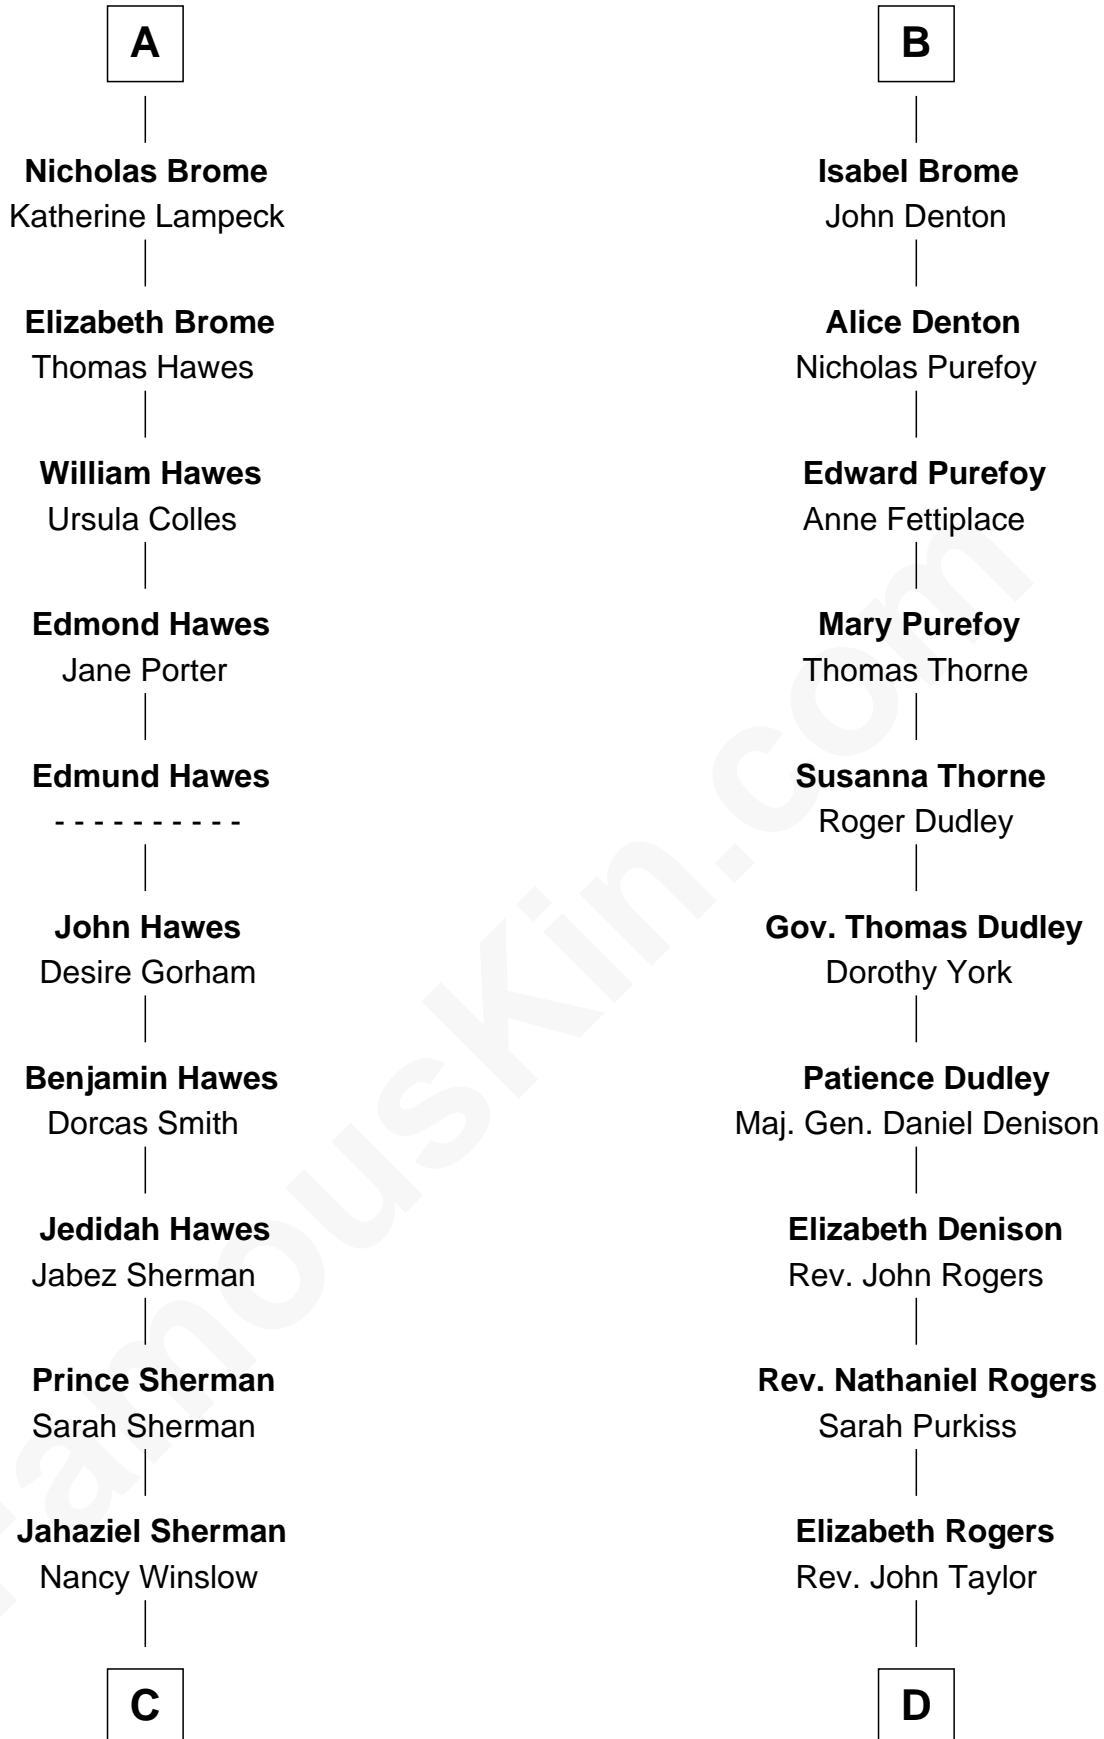

FamousKin.com Relationship Chart of

James Sherman

27th U.S. Vice-President

18th cousin 1 time removed of

Nicholas Gilman

Signer of the U.S. Constitution

Sir John Giffard

Maud de Clifford

C

Richard Winslow Sherman

Frances Lucretia Williams

Mary Frances Sherman

Richard Updike Sherman

James Sherman

27th U.S. Vice-President

D