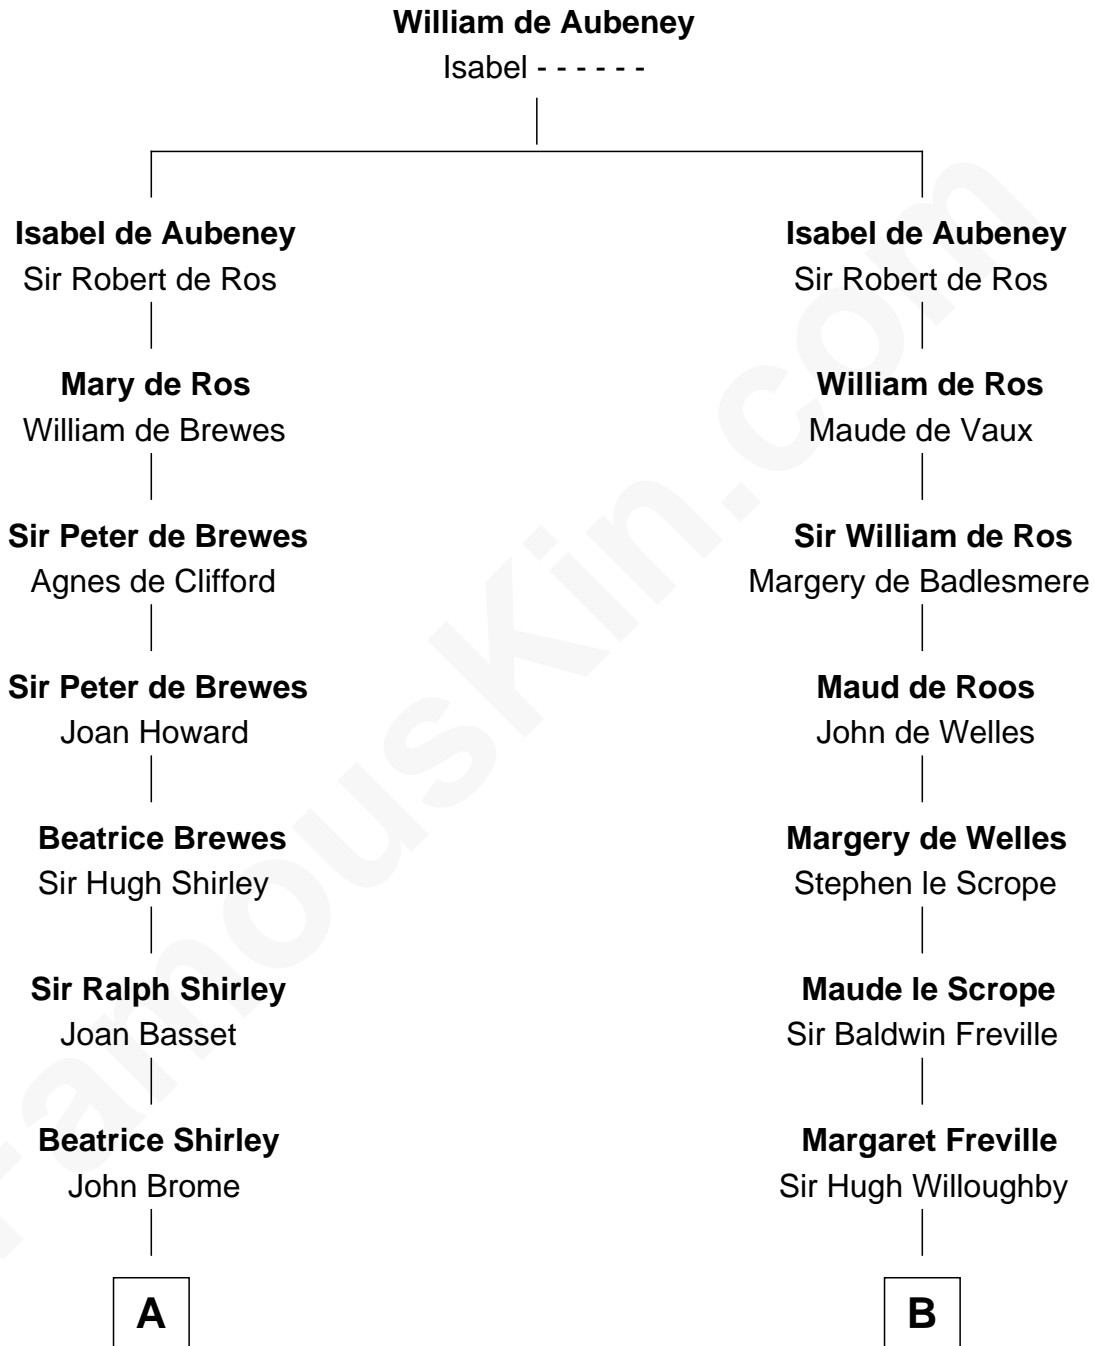

# FamousKin.com Relationship Chart of

**James Sherman**

*27th U.S. Vice-President*

18th cousin 1 time removed of

**Nicholas Gilman**

*Signer of the U.S. Constitution*

**C**

**Richard Winslow Sherman**

Frances Lucretia Williams

**Mary Frances Sherman**

Richard Updike Sherman

**James Sherman**

*27th U.S. Vice-President*

**D**

**Ann Taylor**

Nicholas Gilman