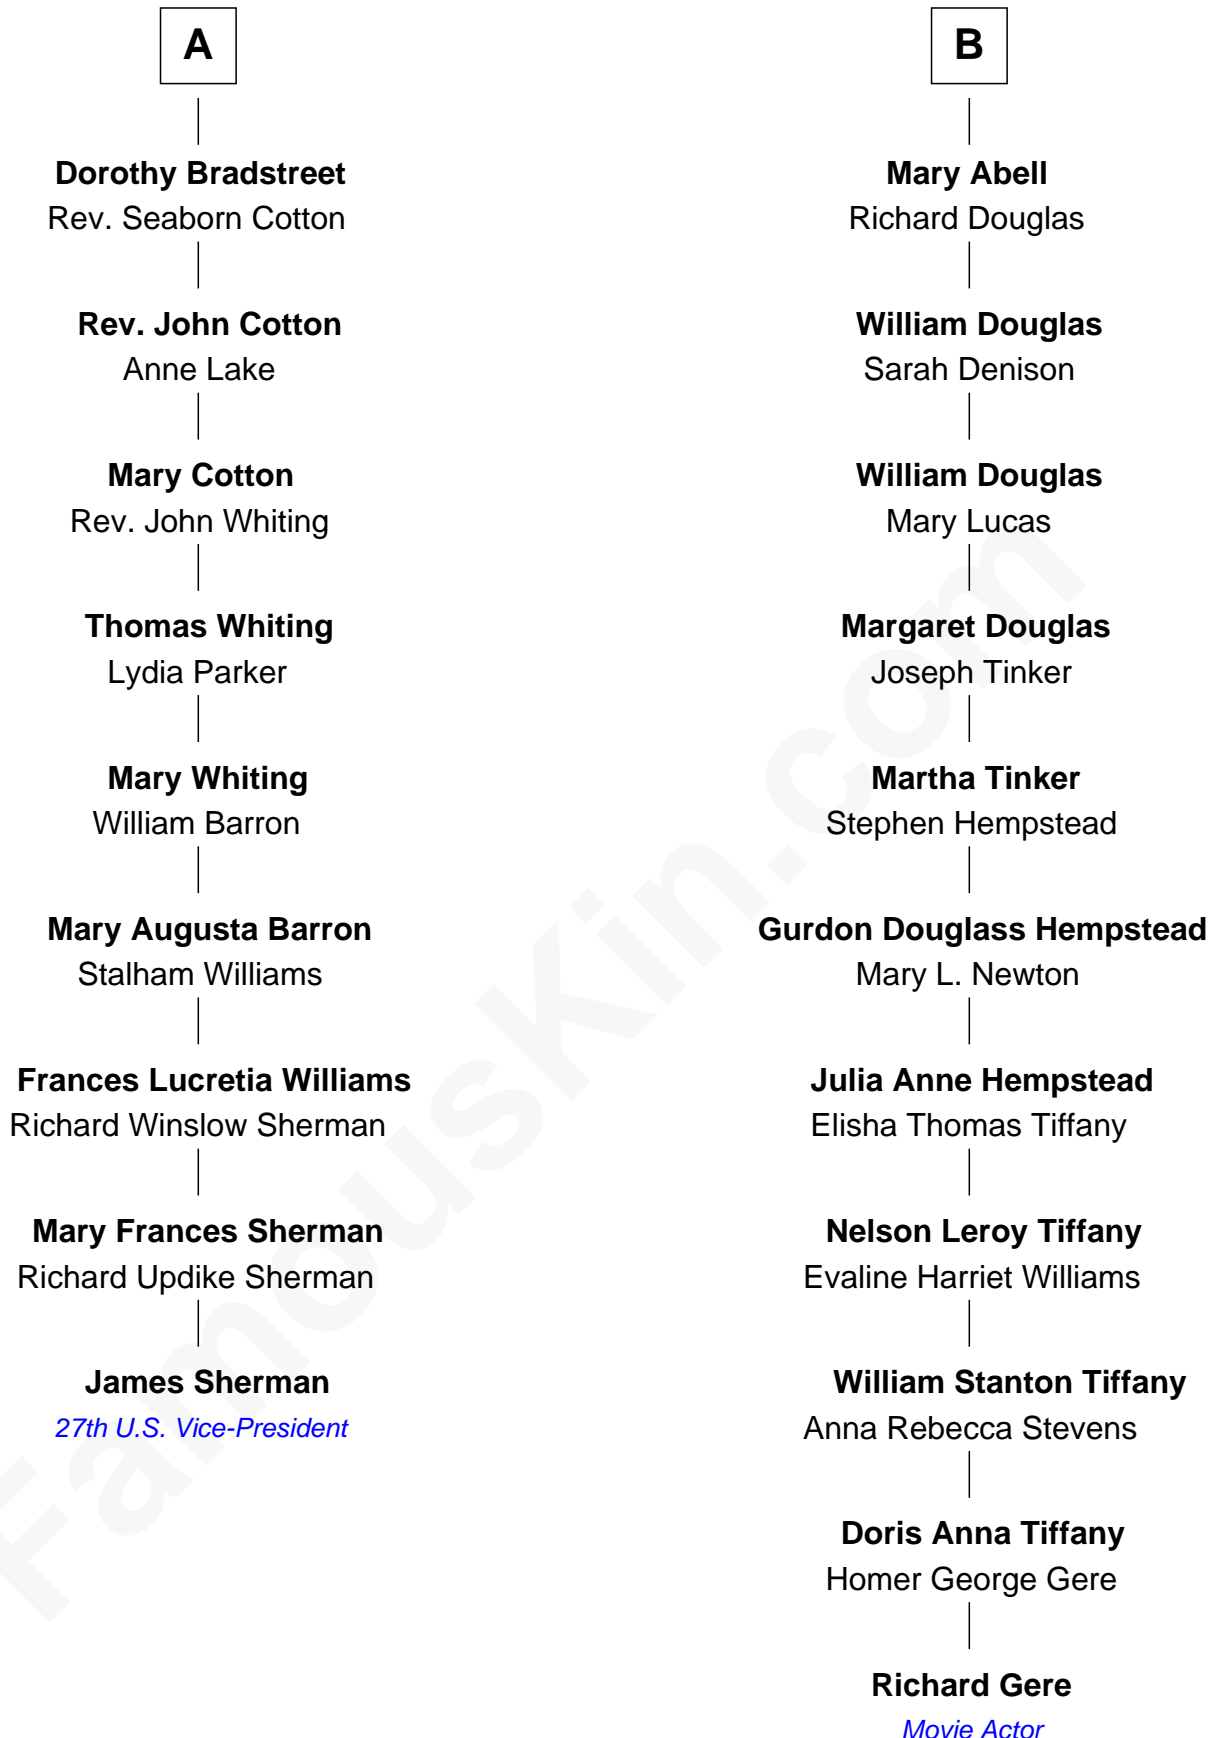

FamousKin.com Relationship Chart of

James Sherman

27th U.S. Vice-President

15th cousin 2 times removed of

Richard Gere

Movie Actor

Sir John Sutton
Elizabeth Berkeley

Sir Edmund Sutton

Roger Dudley

Susanna Thorne

Gov. Thomas Dudley

Dorothy York

Anne Dudley

Gov. Simon Bradstreet

A

Jane Sutton

Thomas Mainwaring

Cecily Mainwaring

John Cotton

Sir George Cotton

Mary Onley

Richard Cotton

Mary Mainwaring

Frances Cotton

George Abell

Robert Abell

Joanna -----

Caleb Abell

Margaret Post

B

Richard Gere photo by [Francesco \(spaceodissey\)](#) [\(CC BY 2.0\)](#)