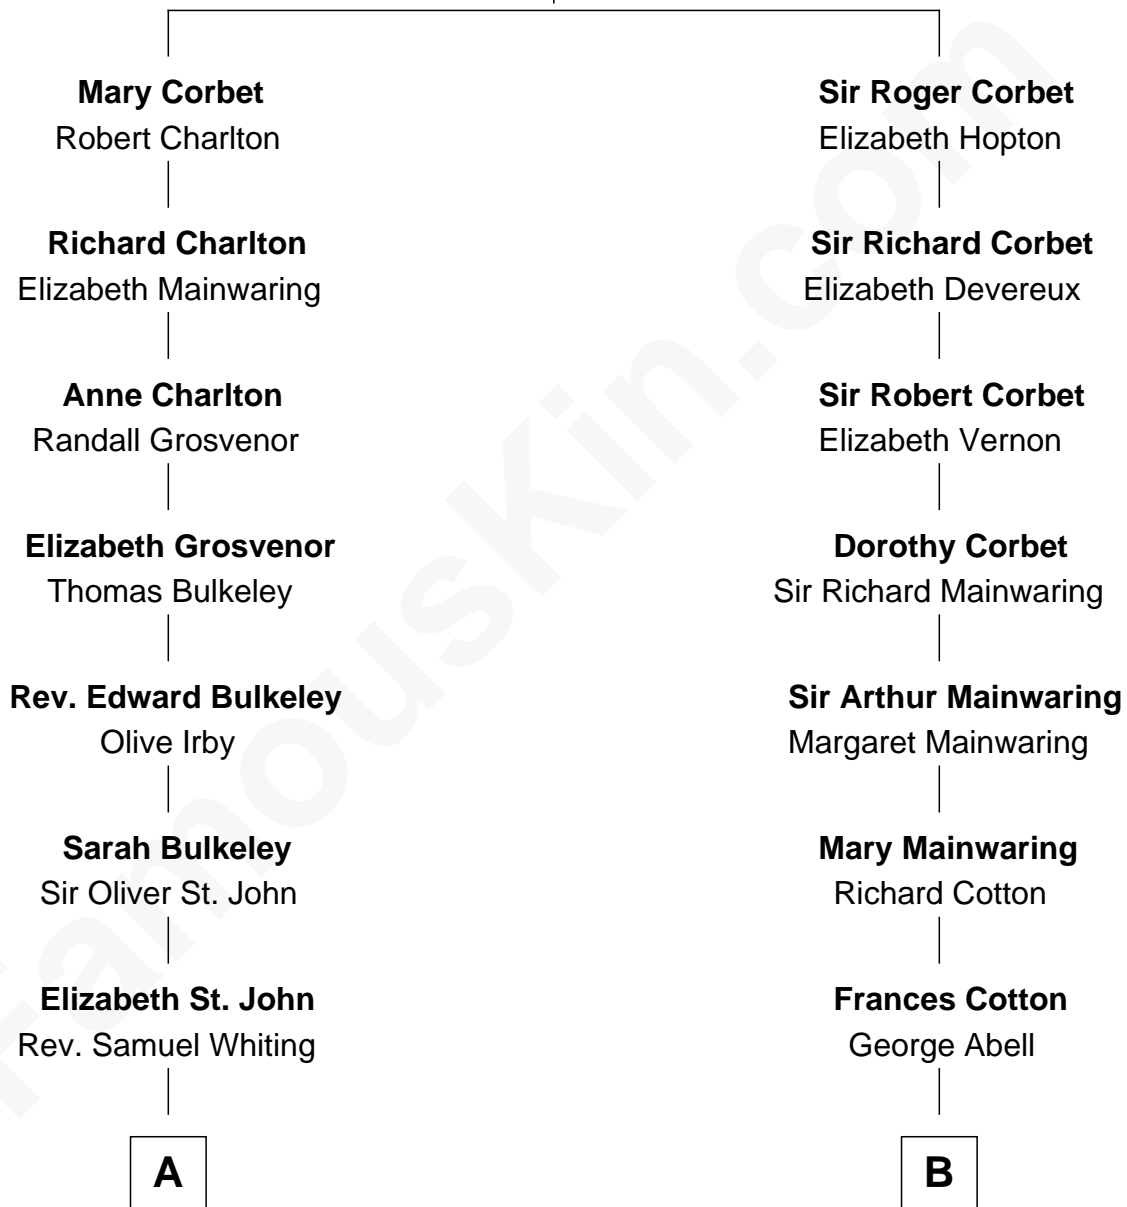

FamousKin.com Relationship Chart of

James Sherman

27th U.S. Vice-President

14th cousin 5 times removed of

Richard Gere

Movie Actor

Sir Robert Corbet

Margaret - - - - -

C

William Stanton Tiffany
Anna Rebecca Stevens

Doris Anna Tiffany
Homer George Gere

Richard Gere
Movie Actor

FamousKin.com