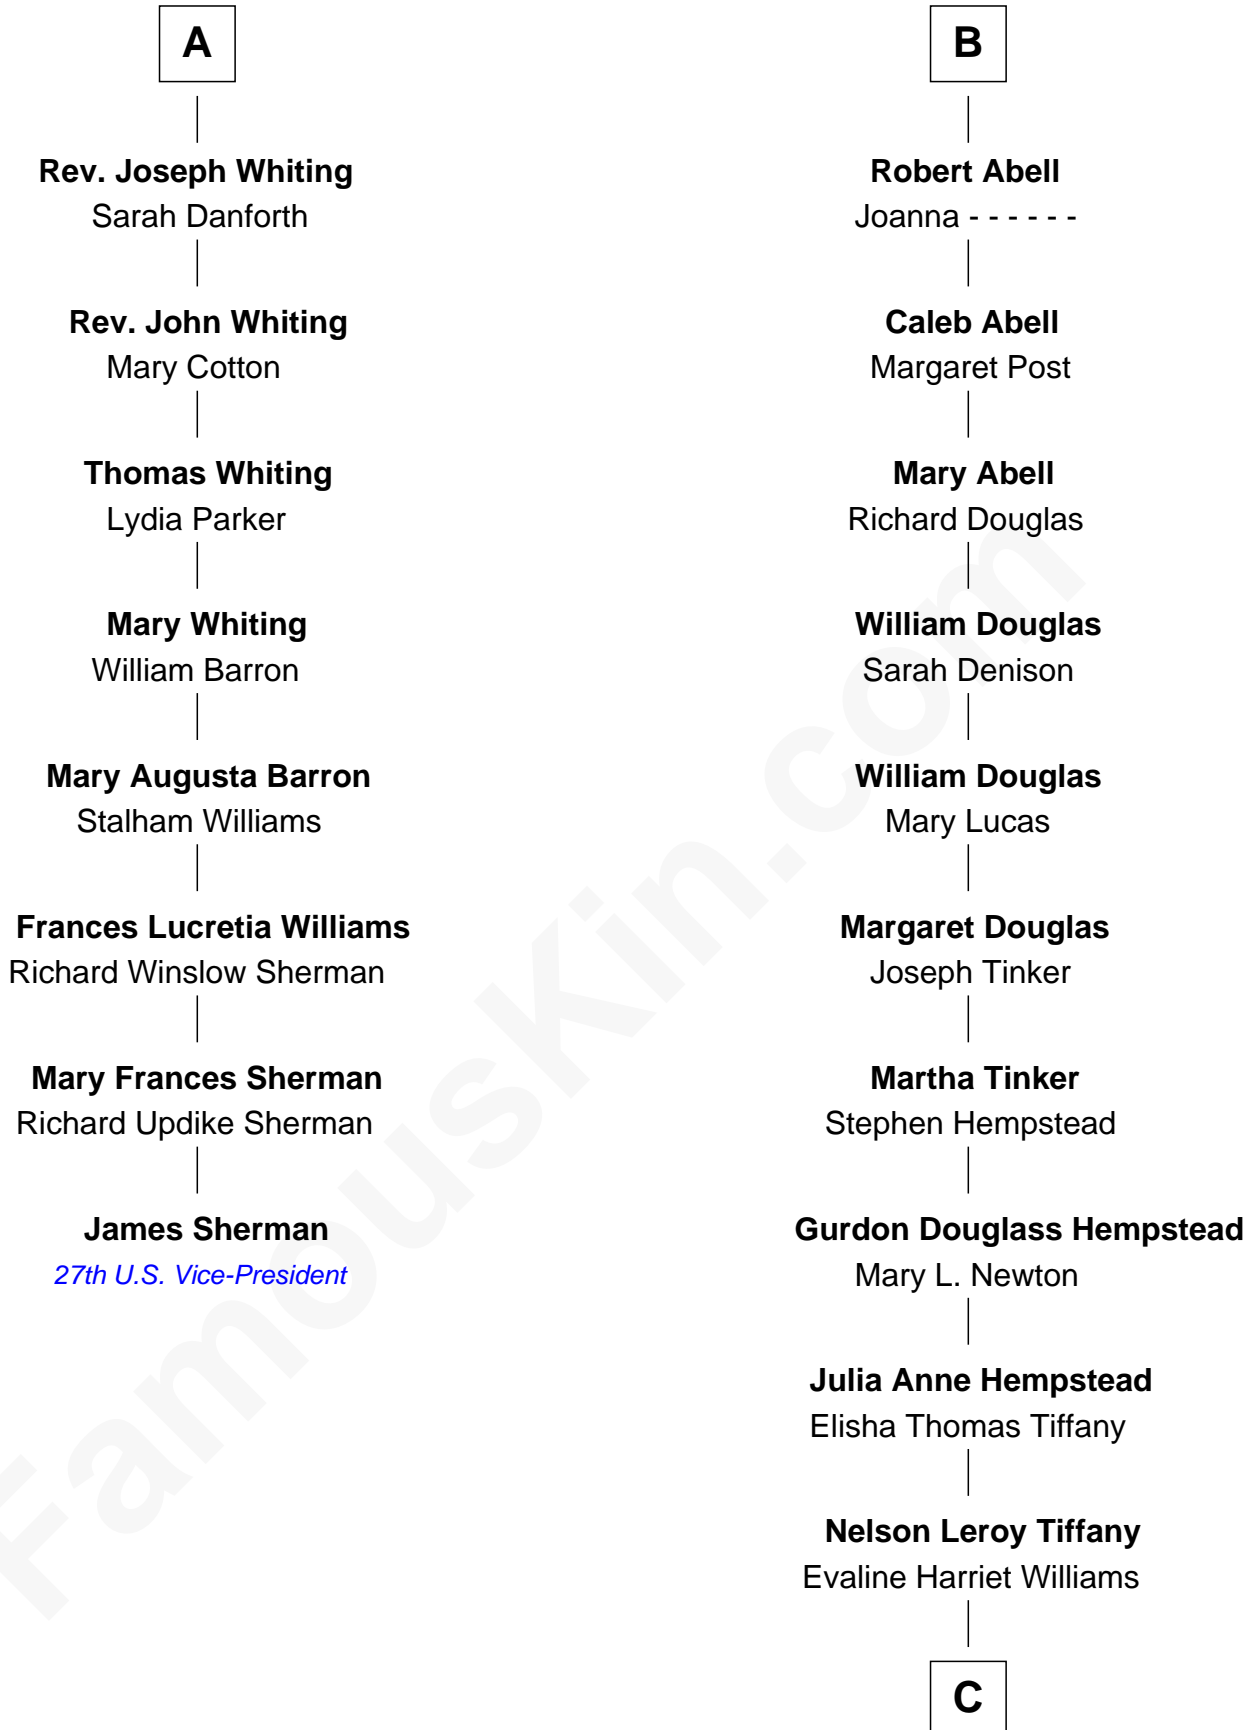

FamousKin.com Relationship Chart of

James Sherman

27th U.S. Vice-President

14th cousin 5 times removed of

Richard Gere

Movie Actor

Sir Robert Corbet

Margaret - - - - -