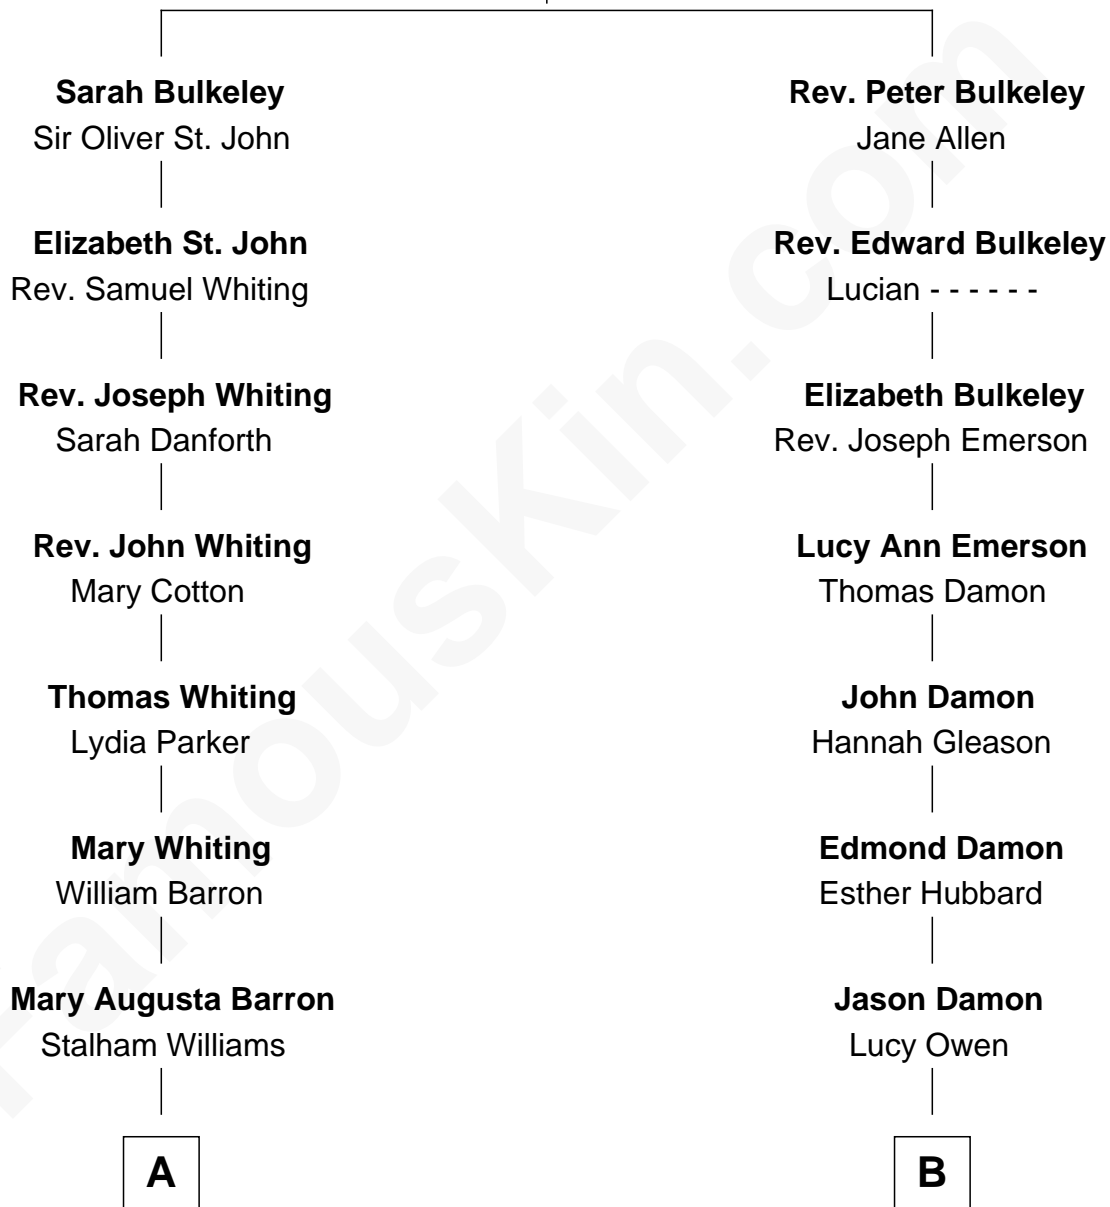

FamousKin.com Relationship Chart of

James Sherman

27th U.S. Vice-President

9th cousin 3 times removed of

Matt Damon

Movie Actor

Rev. Edward Bulkeley

Olive Irby

A

Frances Lucretia Williams
Richard Winslow Sherman

Mary Frances Sherman
Richard Updike Sherman

James Sherman
27th U.S. Vice-President

B

Edmund H. Damon
Sarah Hicks

Albert Nelson Damon
Hattie Salisbury

Alberth Howe Damon
Grace Henrietta Telfer