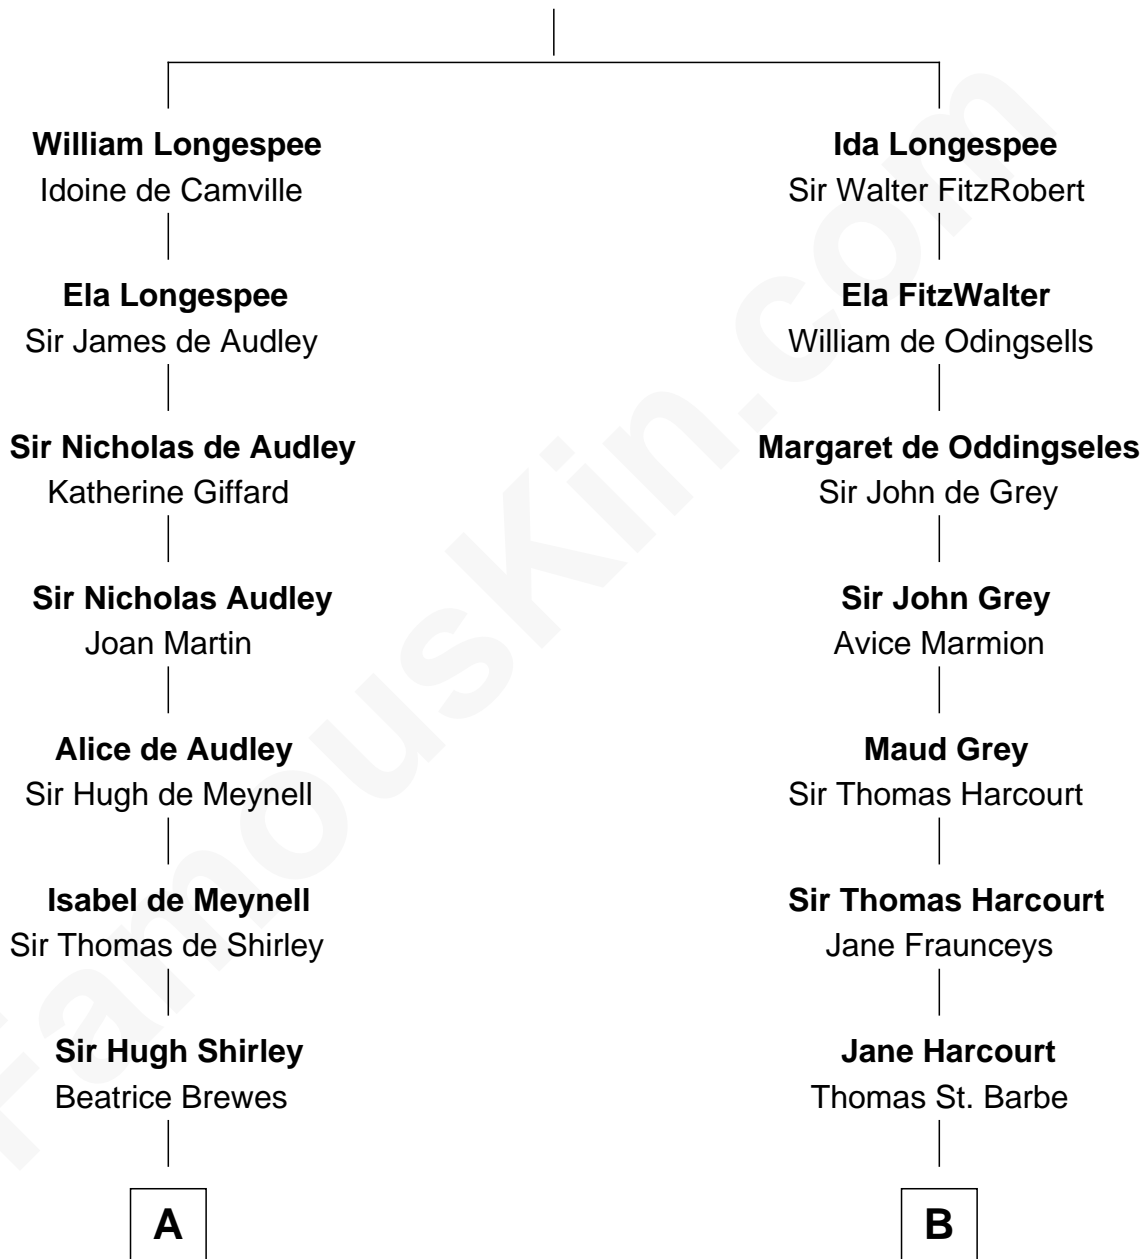

FamousKin.com Relationship Chart of

James Sherman

27th U.S. Vice-President

21st cousin of

Tennessee Williams

Author of *A Streetcar Named Desire*

Sir William Longespee

Ela of Salisbury

C

Prince Sherman

Sarah Sherman

Jahaziel Sherman

Nancy Winslow

Richard Winslow Sherman

Frances Lucretia Williams

Mary Frances Sherman