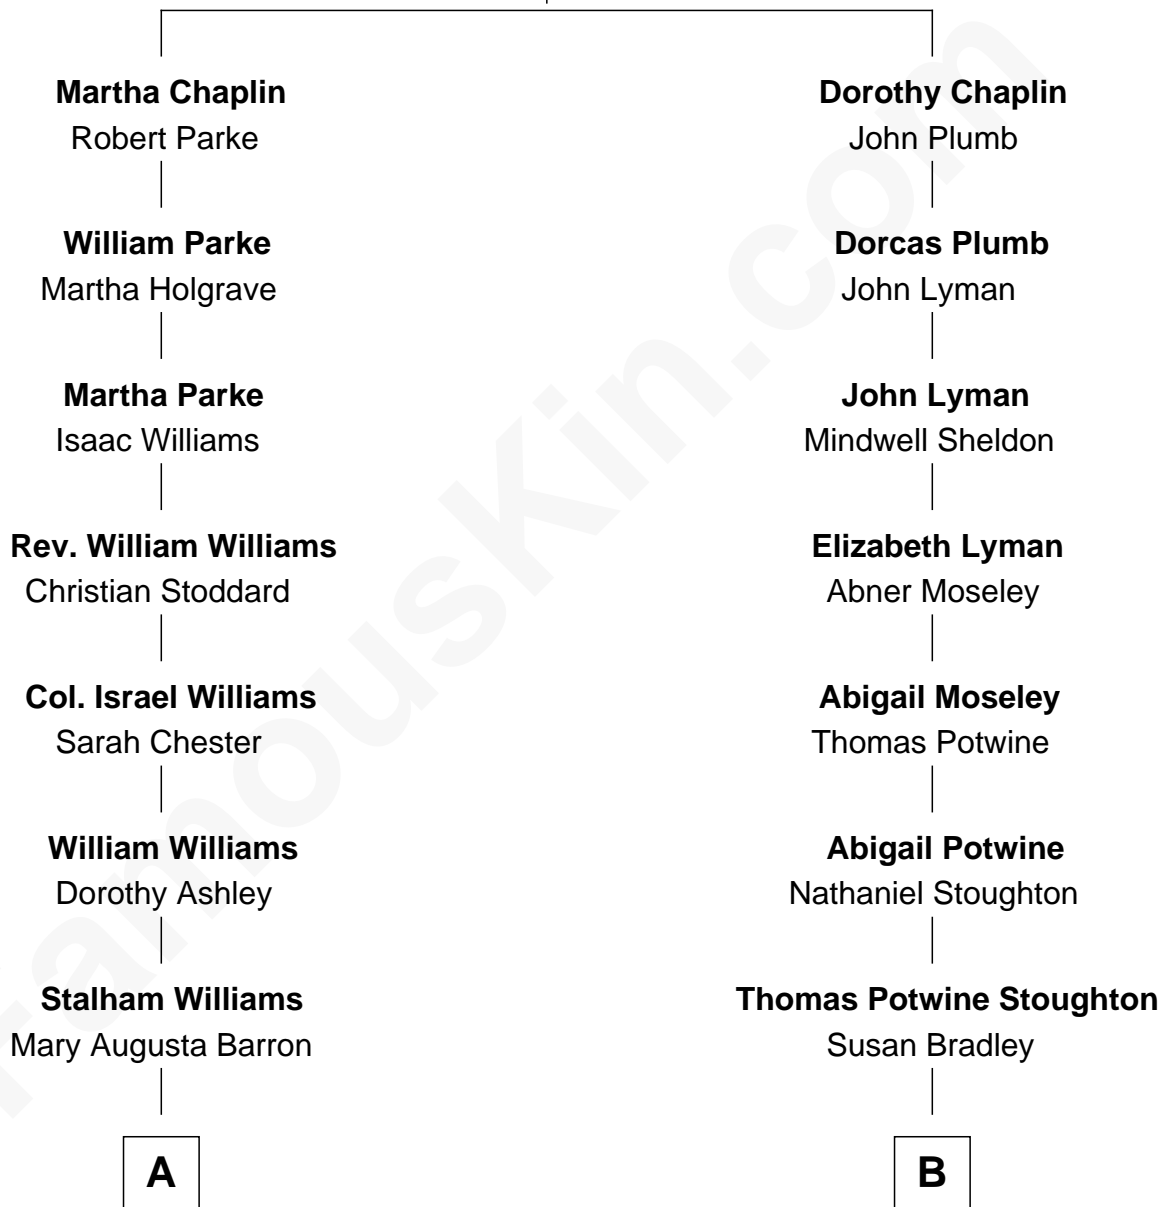

FamousKin.com Relationship Chart of

James Sherman

27th U.S. Vice-President

9th cousin 1 time removed of

Dr. Benjamin Spock

American Pediatrician and Author on Child Care

William Chaplin
Agnes Holborough

A

Frances Lucretia Williams

Richard Winslow Sherman

Mary Frances Sherman

Richard Updike Sherman

James Sherman

27th U.S. Vice-President

B

Henry Evander Stoughton