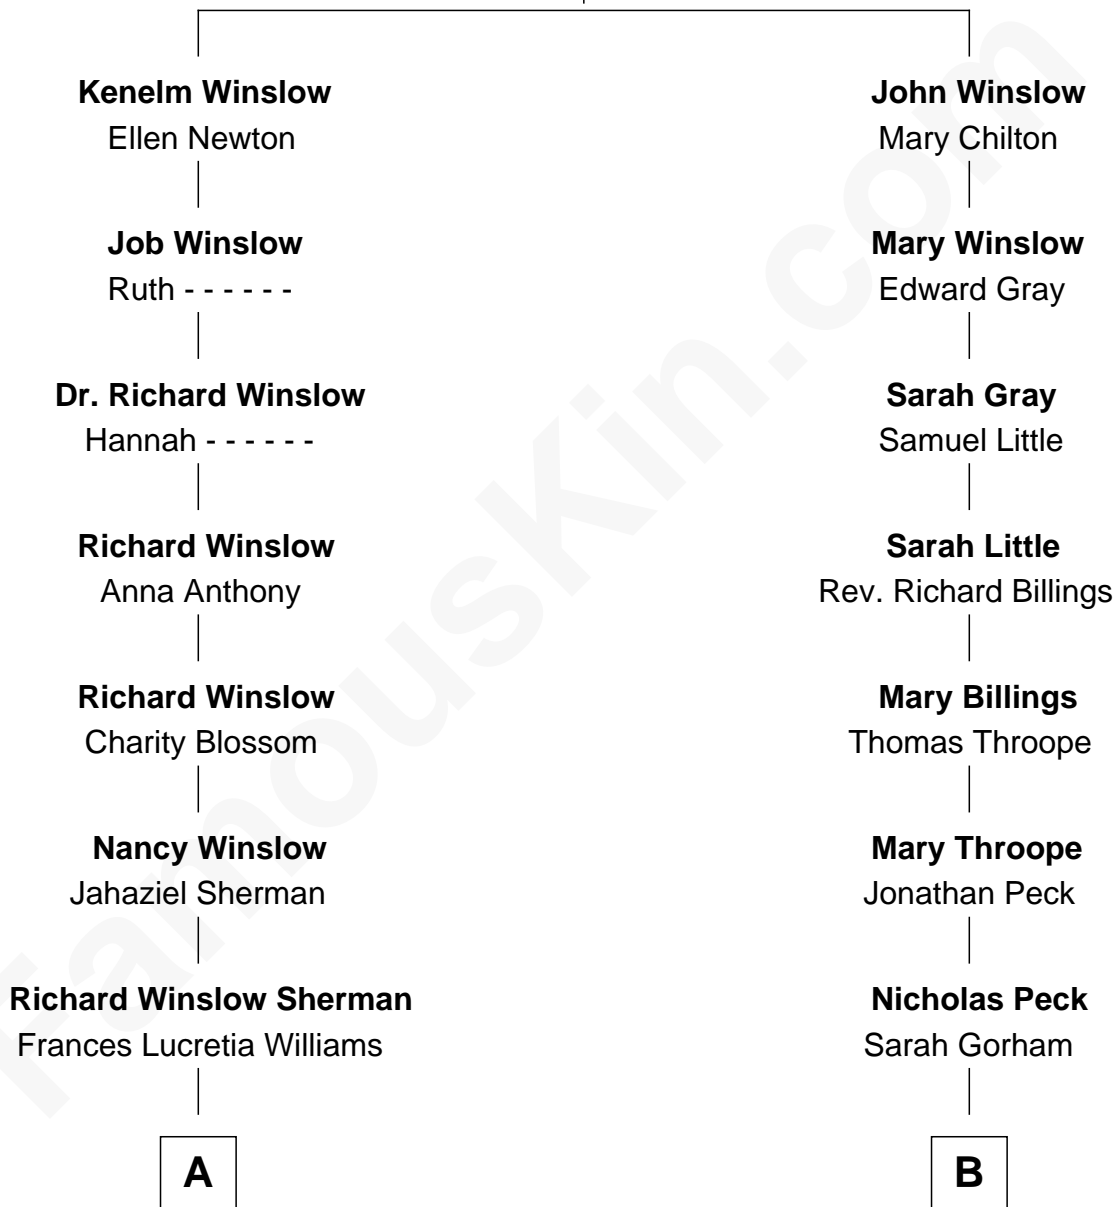

FamousKin.com Relationship Chart of

James Sherman

27th U.S. Vice-President

8th cousin 2 times removed of

Christopher Lloyd

Movie Actor

Edward Winslow

Magdalen Oliver

A

Mary Frances Sherman
Richard Updike Sherman

James Sherman
27th U.S. Vice-President

B

Rev. Francis Peck
Frances Augustine Felix

Adalaide Ferrier Peck
Samuel Lloyd

Samuel R. Lloyd
Ruth Lapham

Christopher Lloyd
Movie Actor