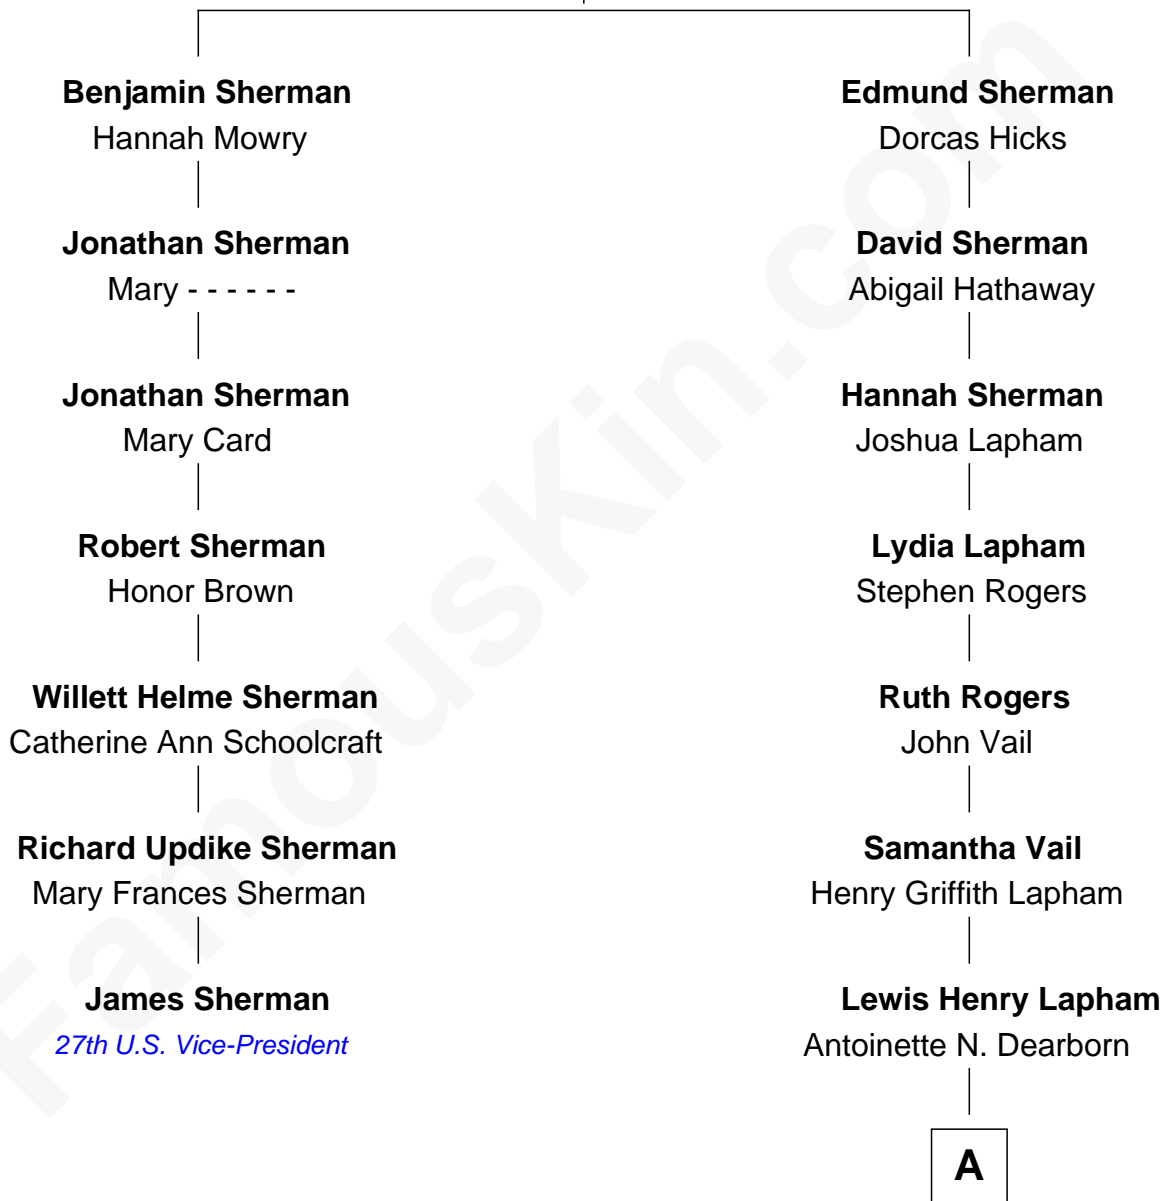

FamousKin.com Relationship Chart of

James Sherman

27th U.S. Vice-President

6th cousin 2 times removed of

Christopher Lloyd

Movie Actor

Philip Sherman

Sarah Odding

A

Ruth Lapham
Samuel R. Lloyd

Christopher Lloyd
Movie Actor

FamousKin.com