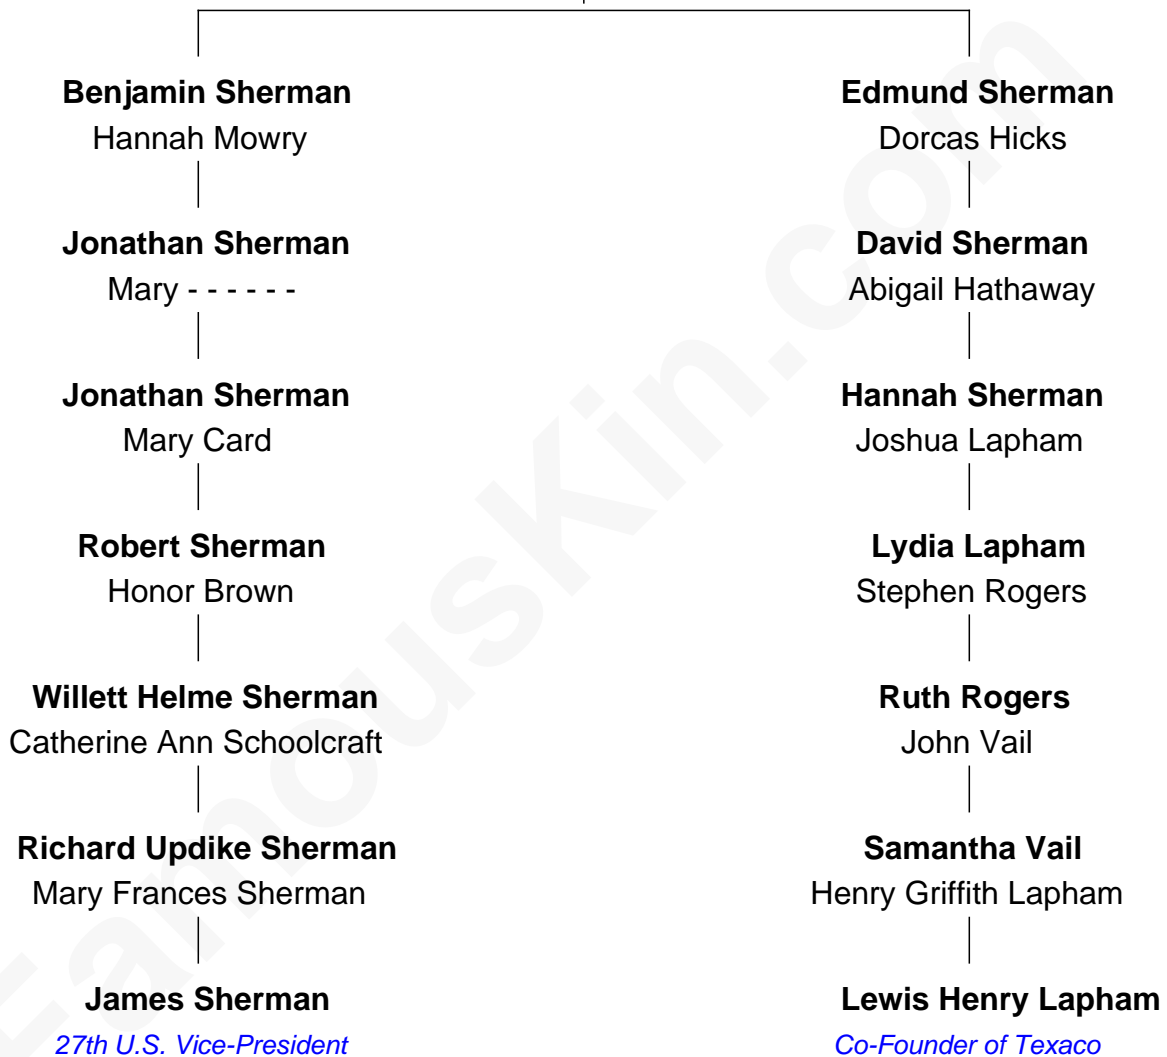

# FamousKin.com Relationship Chart of

**James Sherman**

*27th U.S. Vice-President*

6th cousin of

**Lewis Henry Lapham**

*Co-Founder of Texaco*

**Philip Sherman**

Sarah Odding

Lewis Henry Lapham photo by [Gippslander2012](#) (CC BY-SA 3.0)