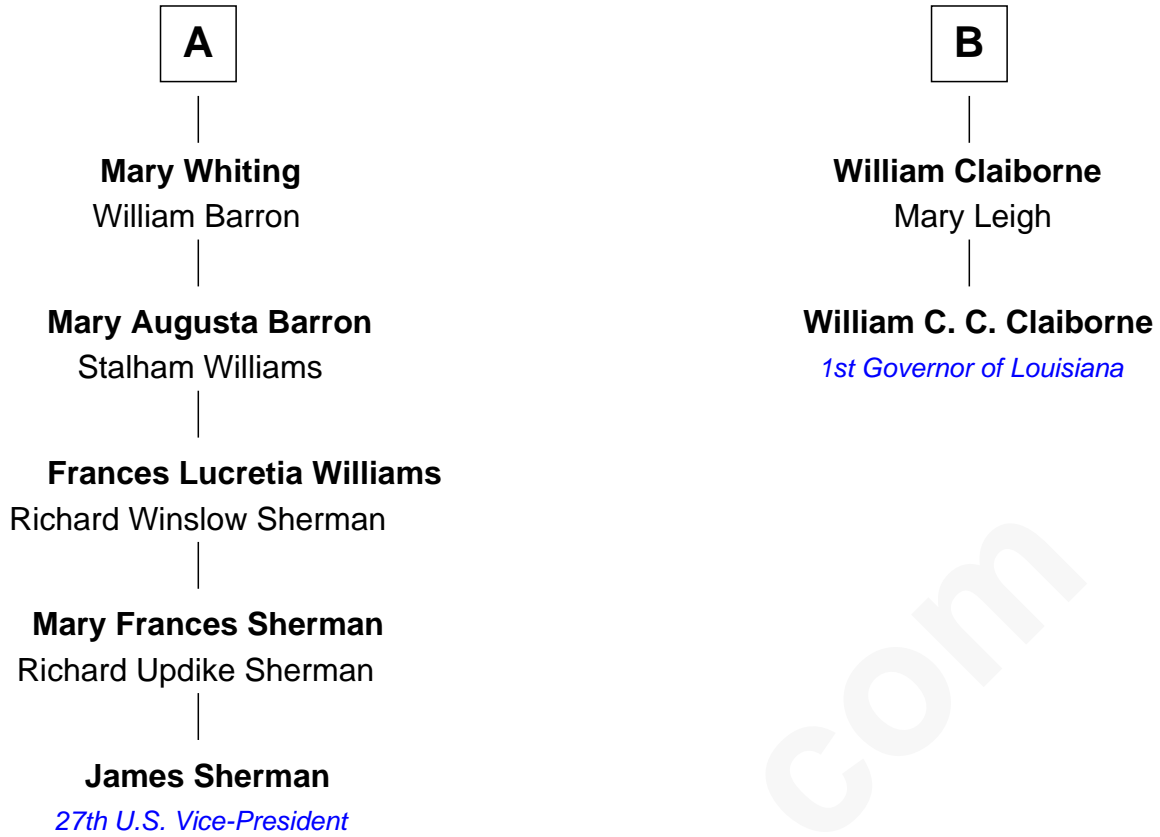

FamousKin.com Relationship Chart of

James Sherman

27th U.S. Vice-President

8th cousin 3 times removed of

William C. C. Claiborne

1st Governor of Louisiana

Sir John St. John
Sibyl ferch Morgan

Alexander St. John

Thomas Claiborne

Ann Fox

Nathaniel Claiborne

Jane Cole

B

FamousKin.com