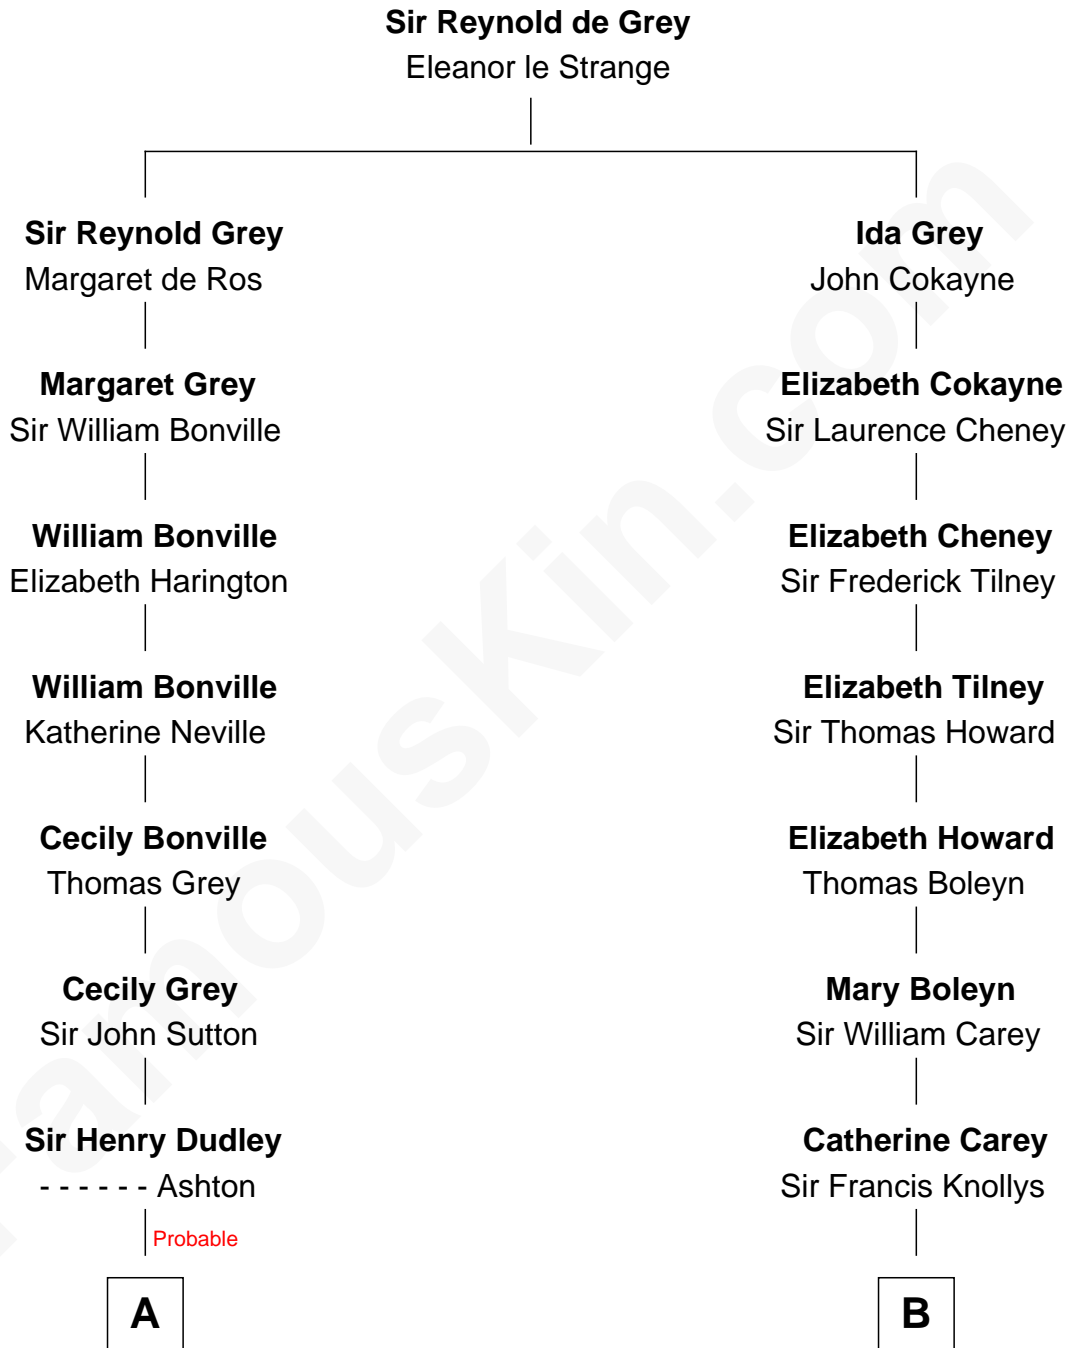

FamousKin.com Relationship Chart of

James Sherman

27th U.S. Vice-President

14th cousin 4 times removed of

William C. C. Claiborne

1st Governor of Louisiana

C

|
Mary Frances Sherman
Richard Updike Sherman

|
James Sherman
27th U.S. Vice-President

FamousKin.com