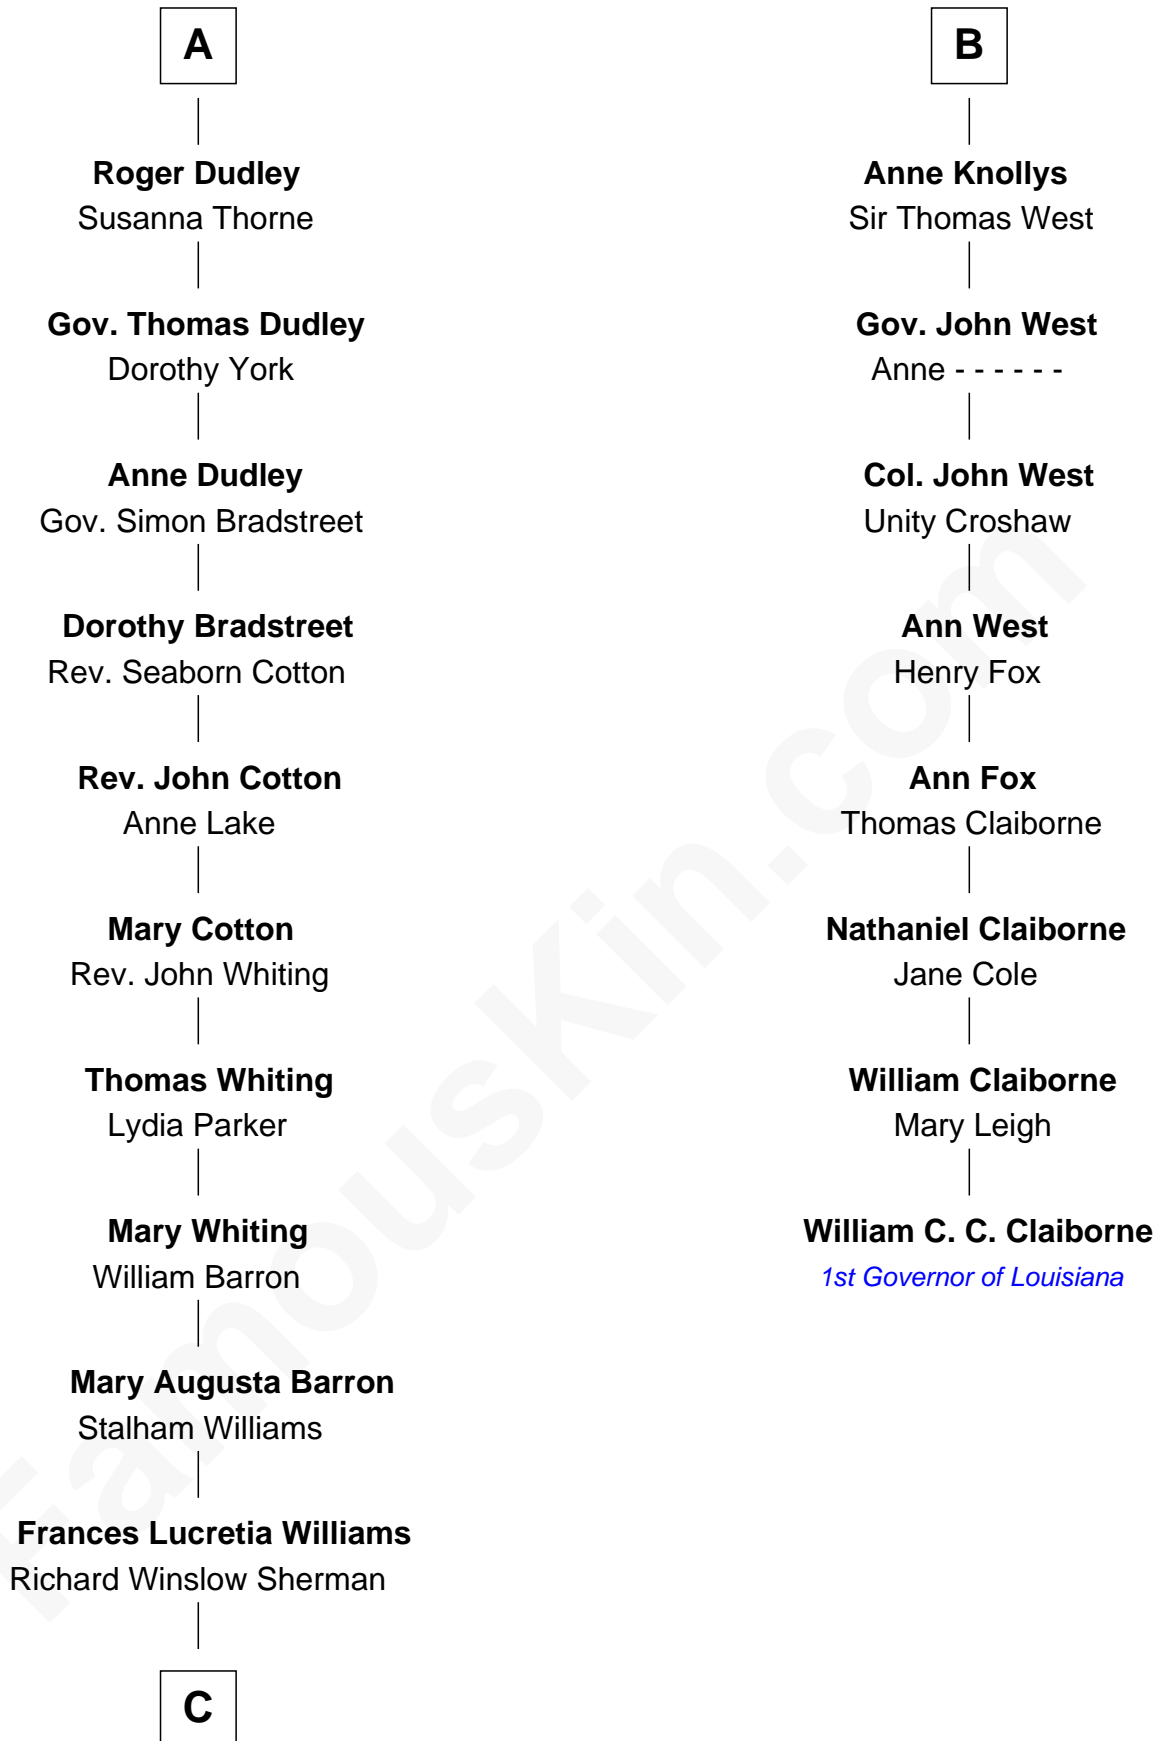

FamousKin.com Relationship Chart of

James Sherman

27th U.S. Vice-President

14th cousin 4 times removed of

William C. C. Claiborne

1st Governor of Louisiana

C

|
Mary Frances Sherman
Richard Updike Sherman

|
James Sherman
27th U.S. Vice-President

FamousKin.com