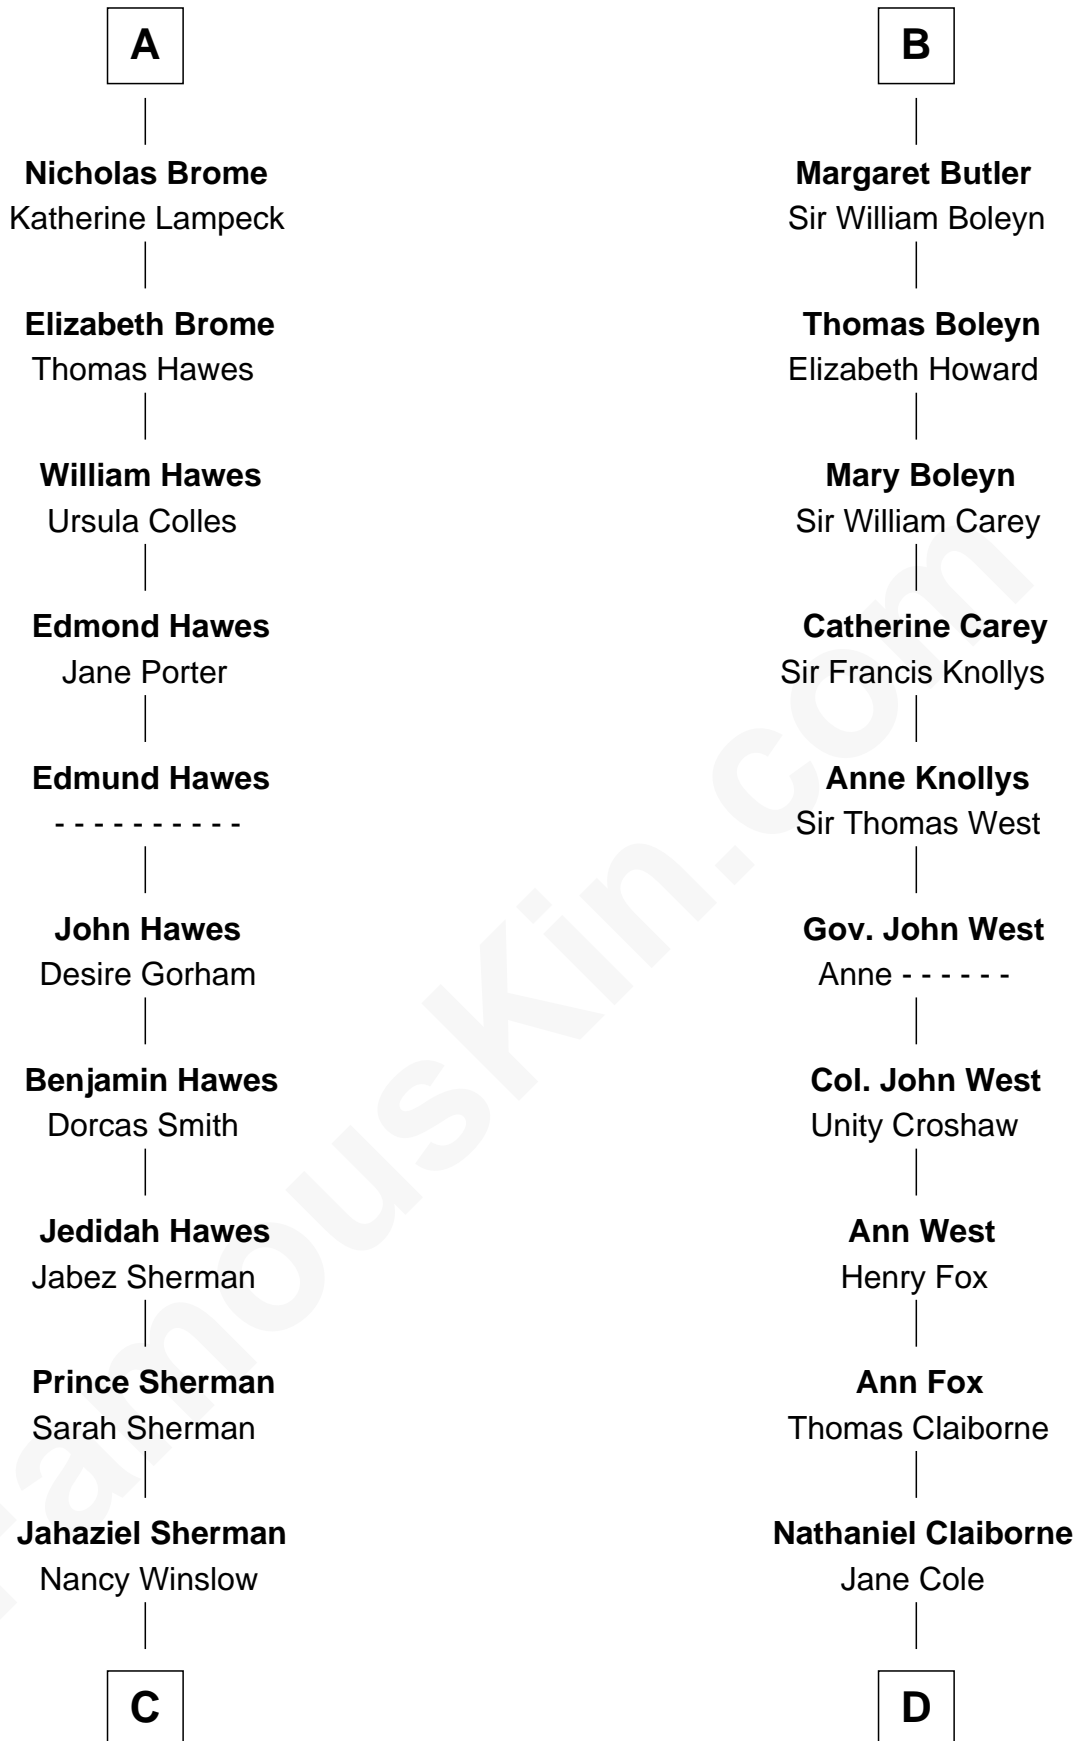

FamousKin.com Relationship Chart of

James Sherman

27th U.S. Vice-President

18th cousin 1 time removed of

William C. C. Claiborne

1st Governor of Louisiana

Sir William de Ros

Lucy FitzPiers

Beatrice Brewes

Sir Hugh Shirley

Sir Ralph Shirley

Joan Basset

Beatrice Shirley

John Brome

A

Sir Robert de Ros

Isabel de Aubeney

William de Ros

Maude de Vaux

Sir William de Ros

Margery de Badlesmere

Maud de Roos

John de Welles

Anne de Welles

James Butler

James Butler

Joan Beauchamp

Sir Thomas Butler

Anne Hankeford

B

FamousKin.com