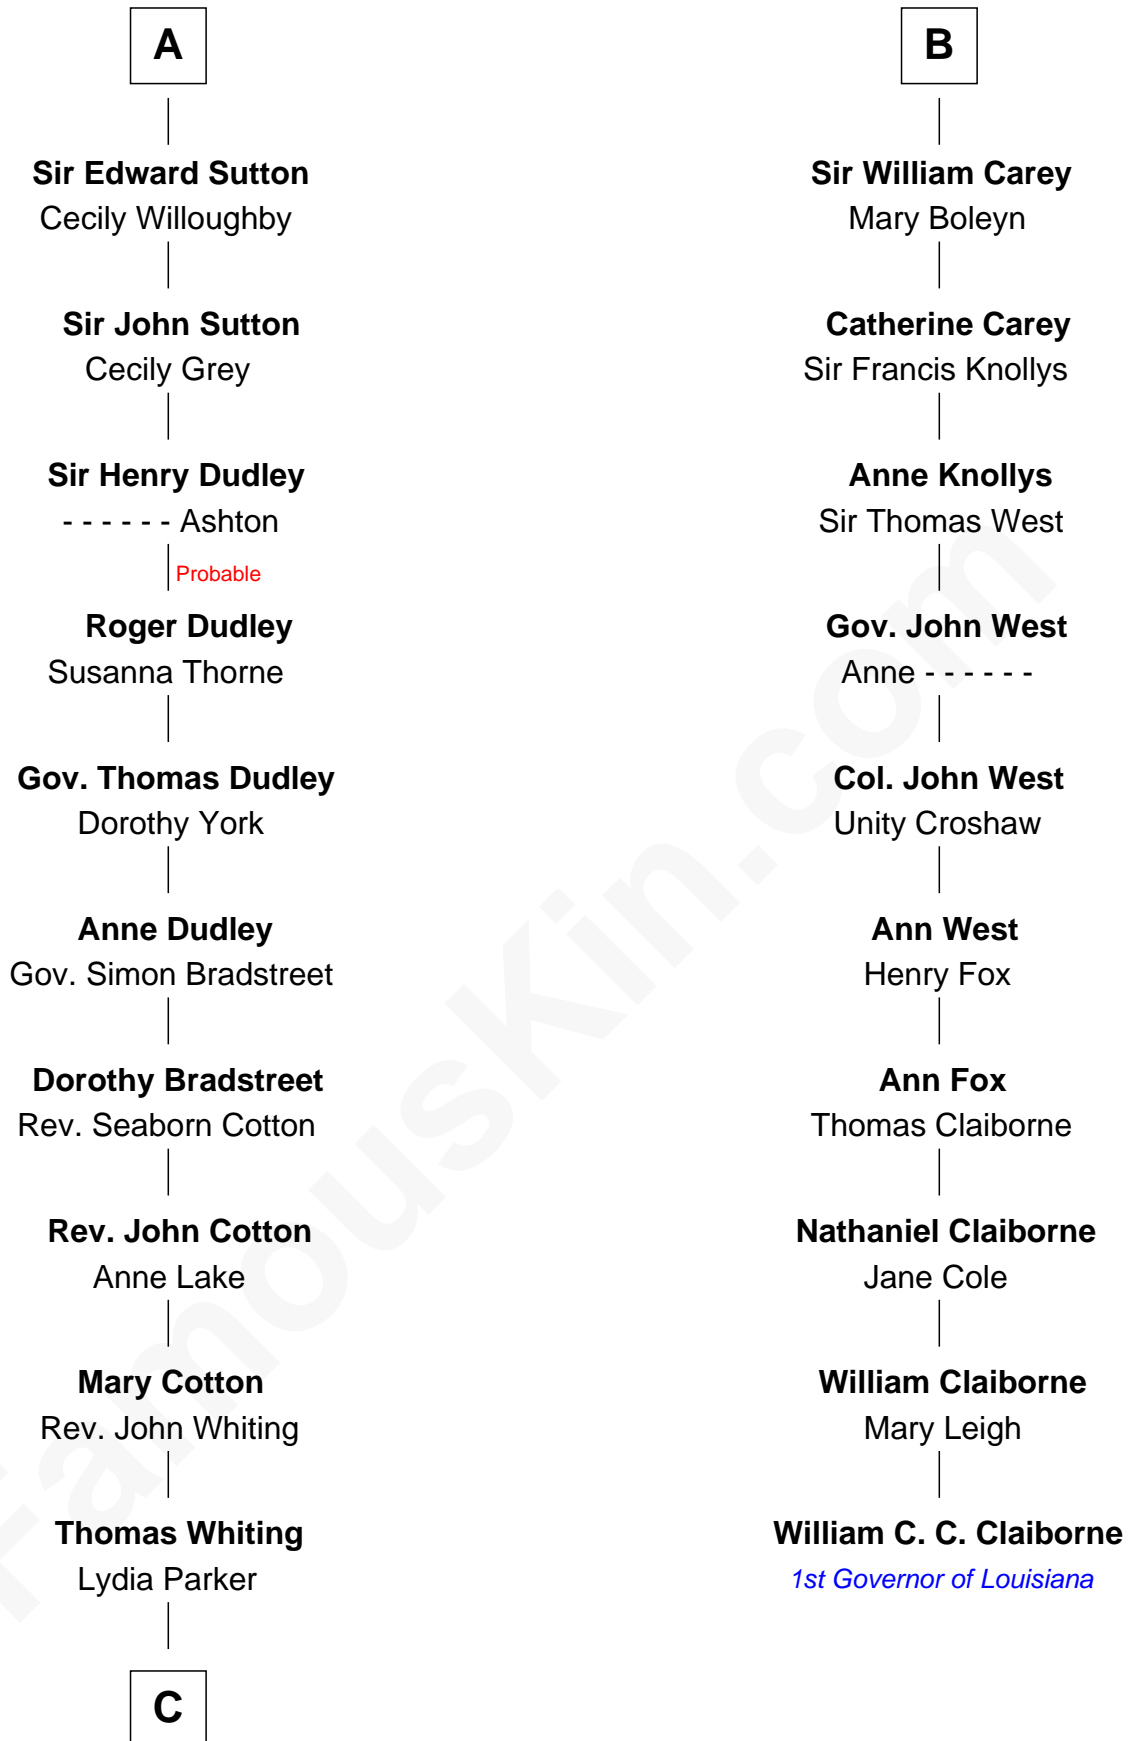

FamousKin.com Relationship Chart of

James Sherman

27th U.S. Vice-President

16th cousin 5 times removed of

William C. C. Claiborne

1st Governor of Louisiana

Sir Hugh le Despencer

Isabella de Beauchamp

Eleanor de Clare

Elizabeth le Despencer

Maurice de Berkeley

Thomas de Berkeley

Margaret de Lisle

Elizabeth de Berkeley

Richard de Beauchamp

Eleanor Beauchamp

Edmund Beaufort

Eleanor Beaufort

Sir Robert Spencer

Margaret Spencer

Sir Thomas Carey

B

C

—
Mary Whiting
William Barron