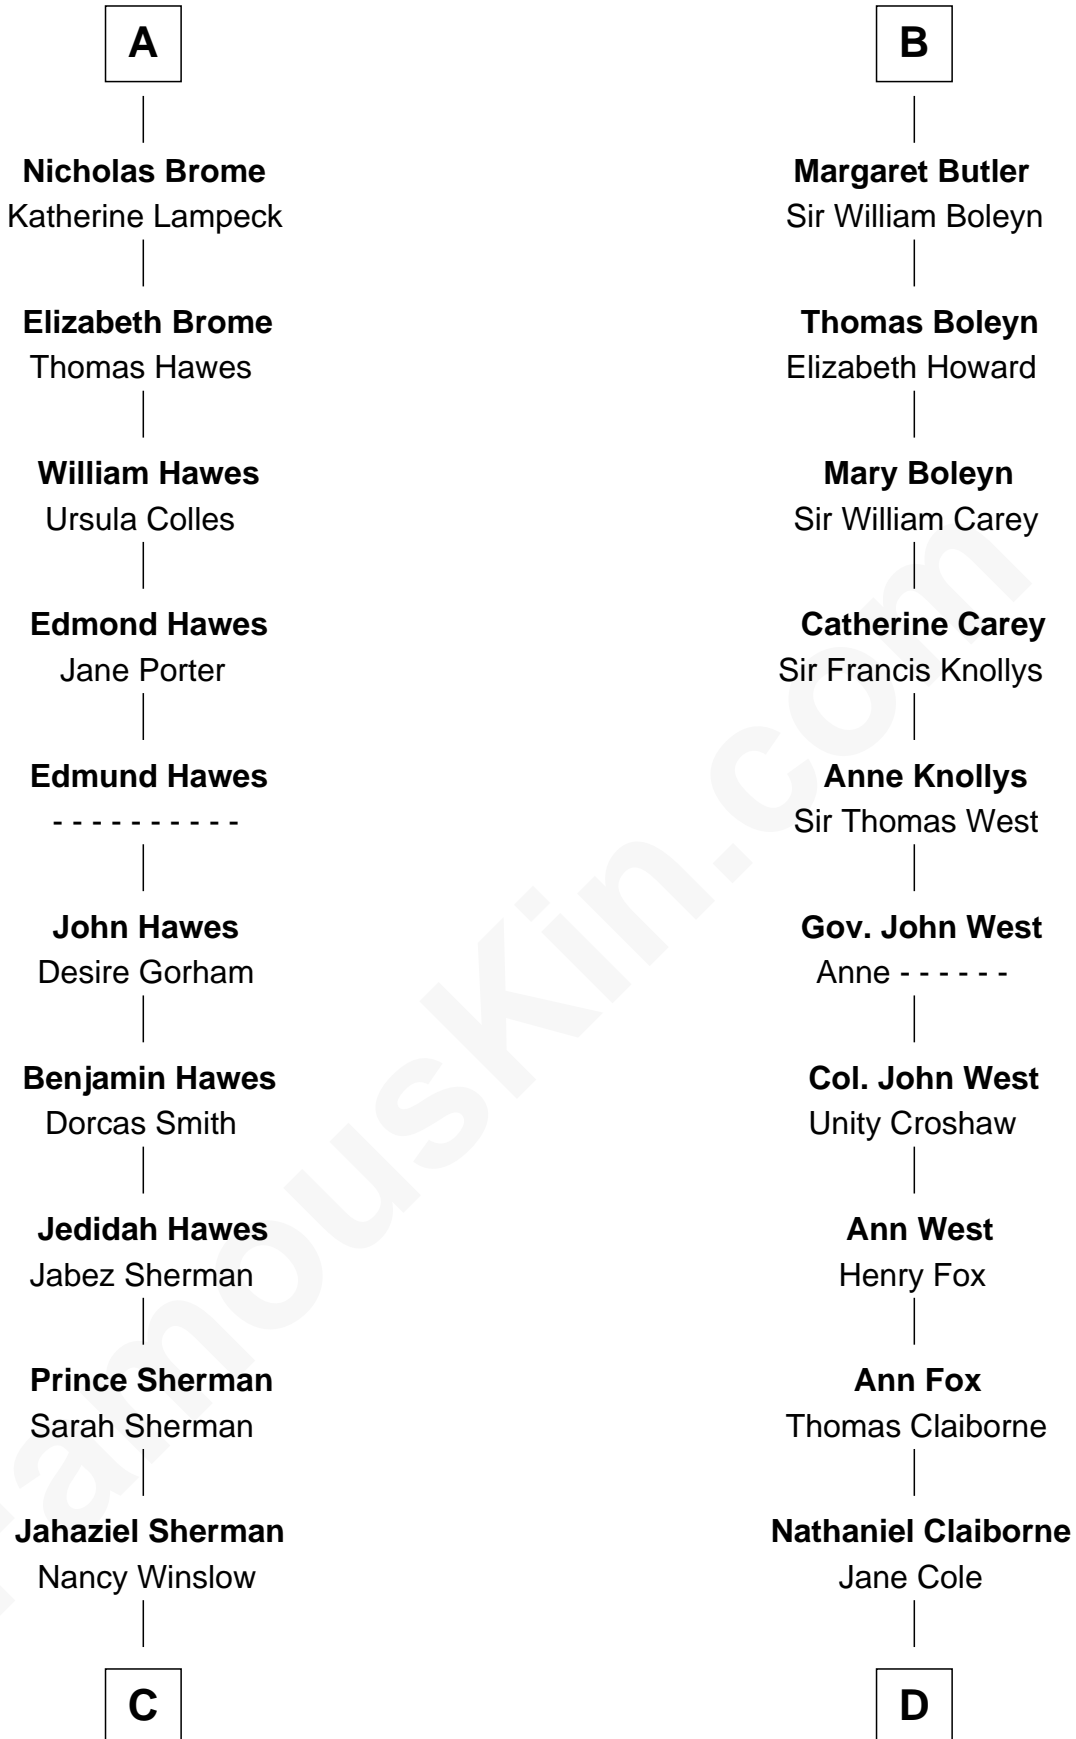

FamousKin.com Relationship Chart of

James Sherman

27th U.S. Vice-President

18th cousin 1 time removed of

William C. C. Claiborne

1st Governor of Louisiana

C

Richard Winslow Sherman
Frances Lucretia Williams

Mary Frances Sherman
Richard Updike Sherman

James Sherman
27th U.S. Vice-President

D

William Claiborne
Mary Leigh

William C. C. Claiborne
1st Governor of Louisiana

FamousKin.com