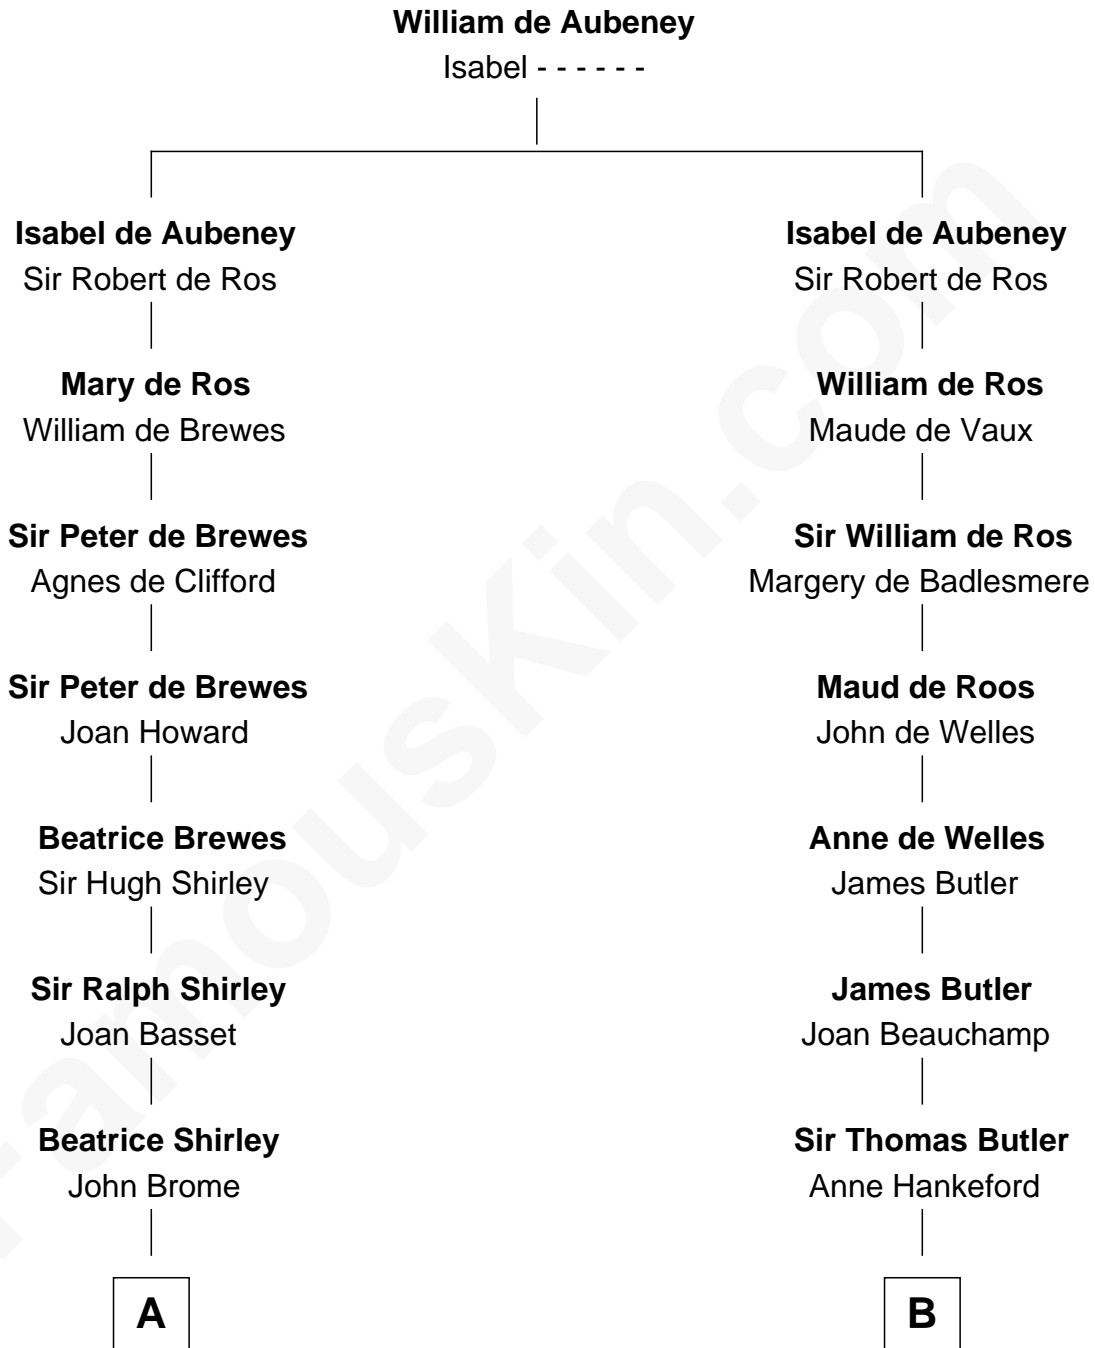

FamousKin.com Relationship Chart of

James Sherman

27th U.S. Vice-President

18th cousin 1 time removed of

William C. C. Claiborne

1st Governor of Louisiana

C

Richard Winslow Sherman
Frances Lucretia Williams

Mary Frances Sherman
Richard Updike Sherman

James Sherman
27th U.S. Vice-President

D

William Claiborne
Mary Leigh

William C. C. Claiborne
1st Governor of Louisiana

FamousKin.com