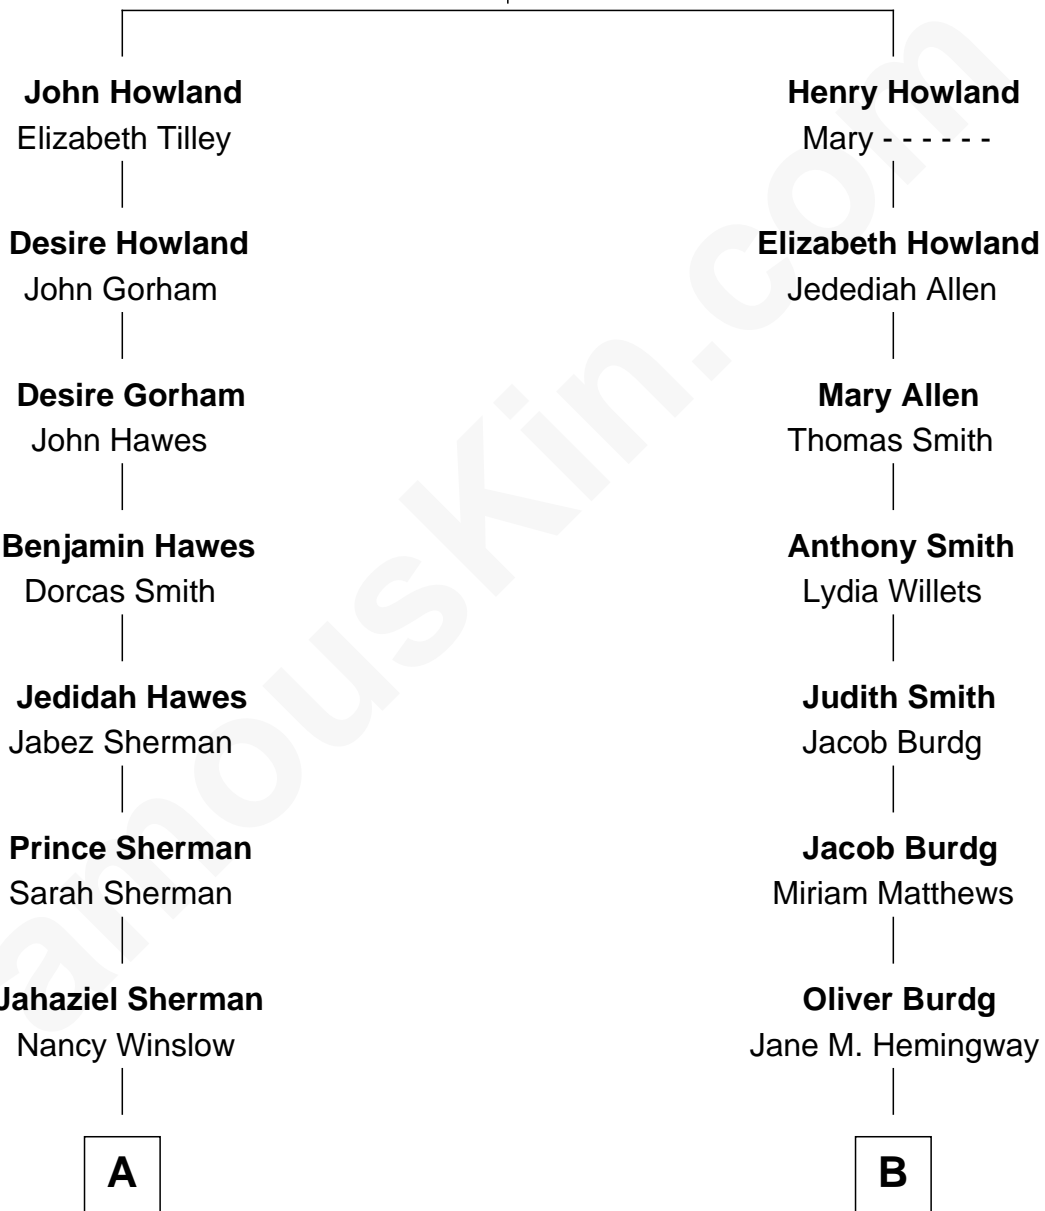

FamousKin.com Relationship Chart of

James Sherman

27th U.S. Vice-President

9th cousin of

Richard Nixon

37th U.S. President

Henry Howland

Margaret - - - - -

A

Richard Winslow Sherman
Frances Lucretia Williams

Mary Frances Sherman
Richard Updike Sherman

James Sherman
27th U.S. Vice-President

B

Almira Park Burdg
Franklin Milhous

Hannah Milhous
Francis Anthony Nixon

Richard Nixon
37th U.S. President

FamousKin.com