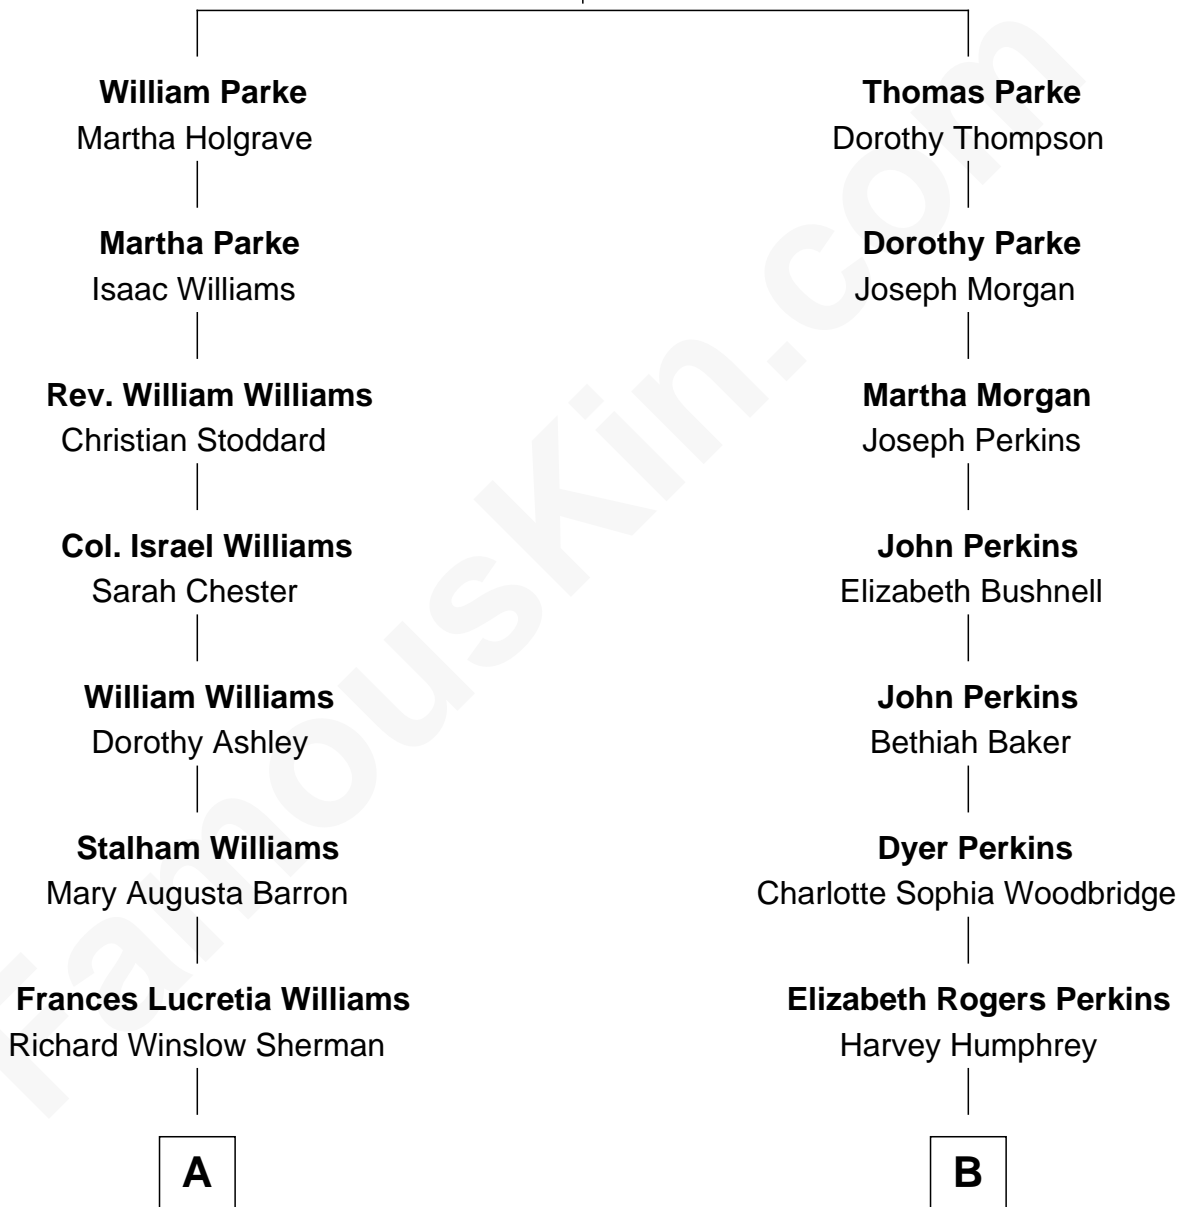

# FamousKin.com Relationship Chart of

**James Sherman**

*27th U.S. Vice-President*

8th cousin 1 time removed of

**Humphrey Bogart**

*Movie Actor*

**Robert Parke**  
Martha Chaplin

**A**

**Mary Frances Sherman**  
Richard Updike Sherman

**James Sherman**  
*27th U.S. Vice-President*

**B**

**John Perkins Humphrey**  
Frances Dewey Churchill

**Maud Humphrey**  
Dr. Belmont Deforest Bogart

**Humphrey Bogart**  
*Movie Actor*