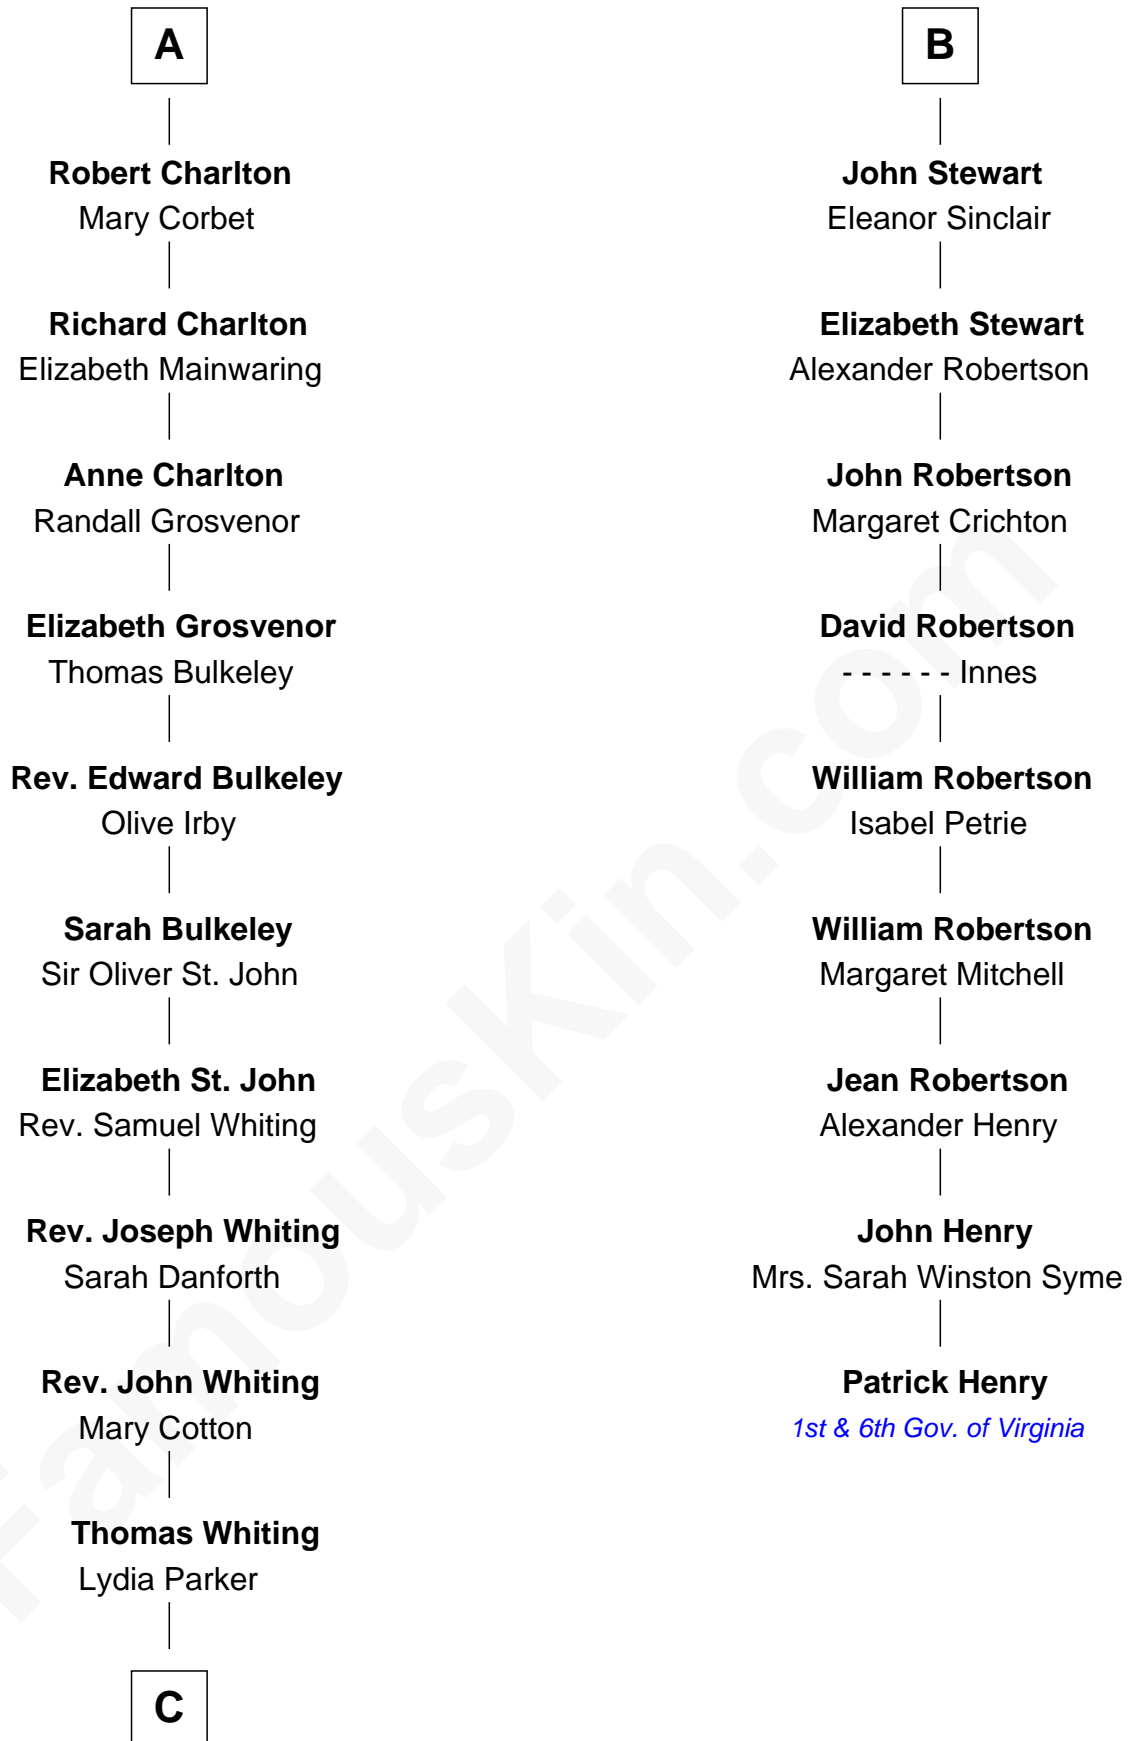

FamousKin.com Relationship Chart of

James Sherman

27th U.S. Vice-President

15th cousin 6 times removed of

Patrick Henry

1st and 6th Governor of Virginia

C

—
Mary Whiting
William Barron

—
Mary Augusta Barron
Stalham Williams

—
Frances Lucretia Williams
Richard Winslow Sherman

—
Mary Frances Sherman
Richard Updike Sherman

—
James Sherman
27th U.S. Vice-President