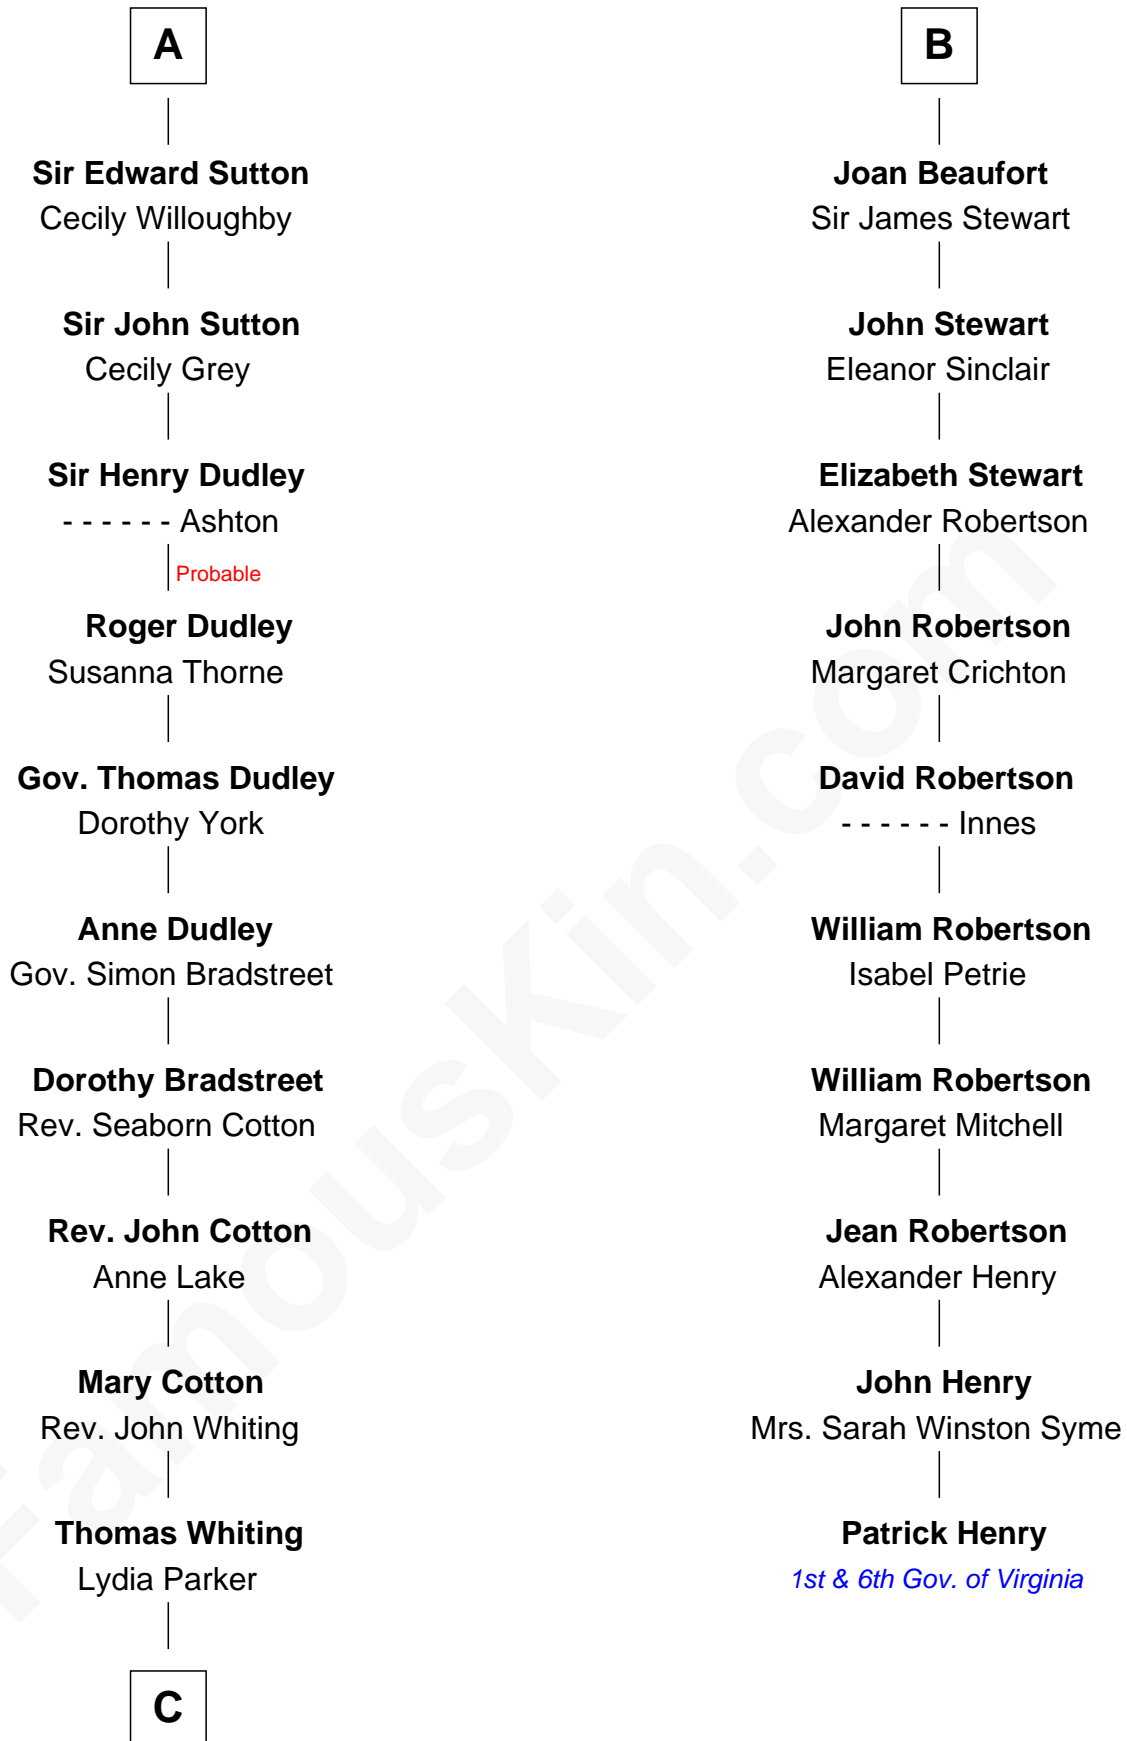

FamousKin.com Relationship Chart of

James Sherman

27th U.S. Vice-President

16th cousin 5 times removed of

Patrick Henry

1st and 6th Governor of Virginia

Sir Roger de Quincy

Helen of Galloway

Joan Plantagenet

Sir Thomas de Holand

Alice Fitzalan

Margaret de Holand

Sir John Beaufort

B

C

—
Mary Whiting
William Barron