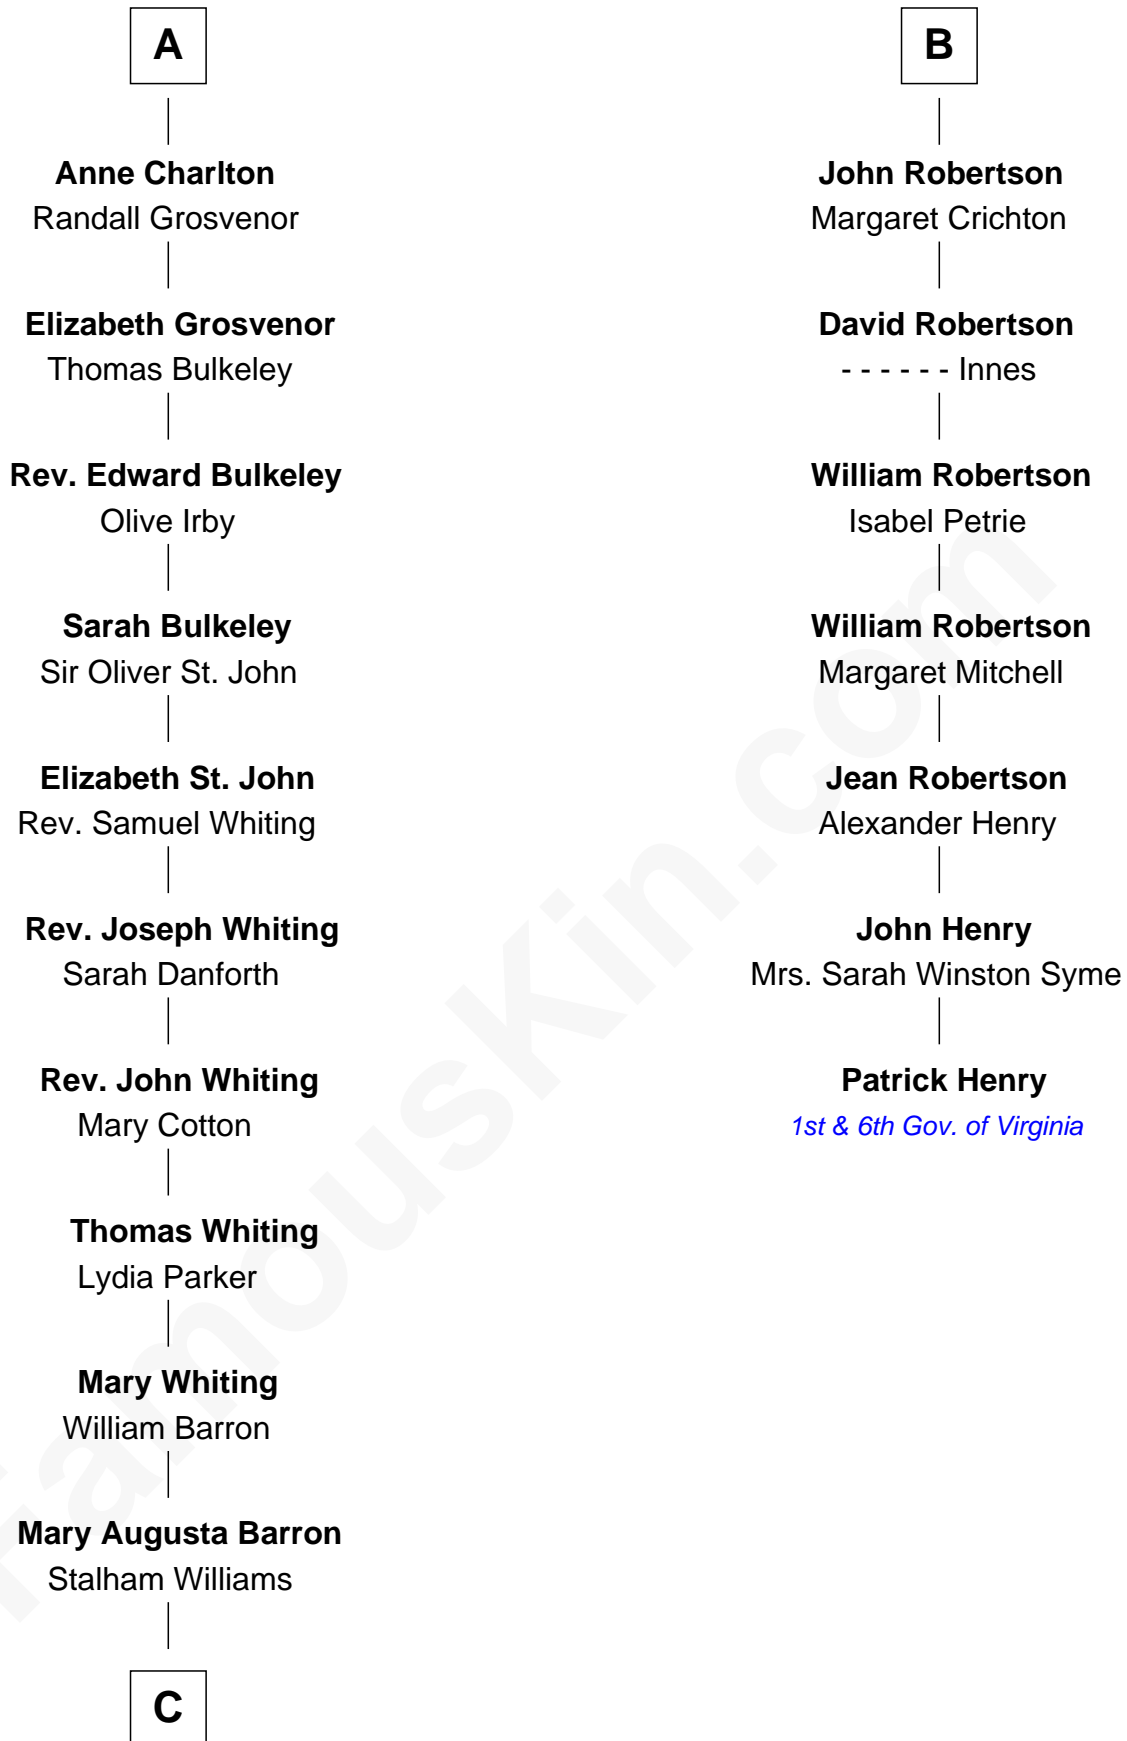

# FamousKin.com Relationship Chart of

**James Sherman**

*27th U.S. Vice-President*

13th cousin 6 times removed of

**Patrick Henry**

*1st and 6th Governor of Virginia*

**Sir Alan la Zouche**

Eleanor de Segrave

**C**

—  
**Frances Lucretia Williams**

Richard Winslow Sherman

—  
**Mary Frances Sherman**

Richard Updike Sherman

—  
**James Sherman**

*27th U.S. Vice-President*

FamousKin.com