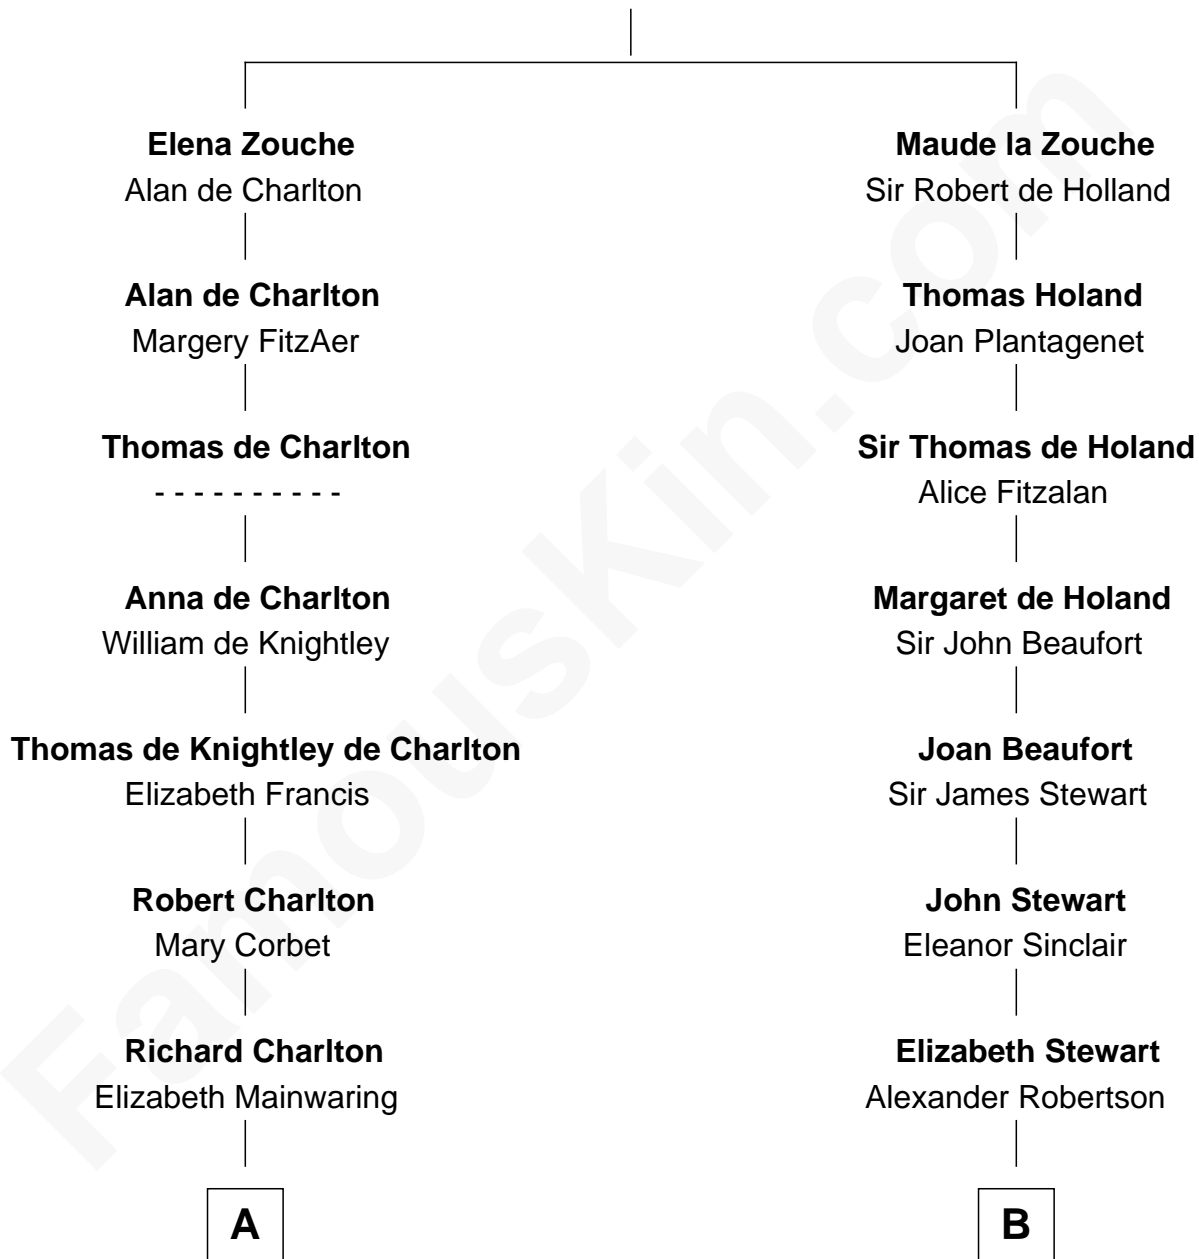

# FamousKin.com Relationship Chart of

**James Sherman**

*27th U.S. Vice-President*

13th cousin 6 times removed of

**Patrick Henry**

*1st and 6th Governor of Virginia*

**Sir Alan la Zouche**

Eleanor de Segrave

**C**

—  
**Frances Lucretia Williams**

Richard Winslow Sherman

—  
**Mary Frances Sherman**

Richard Updike Sherman

—  
**James Sherman**

*27th U.S. Vice-President*

FamousKin.com