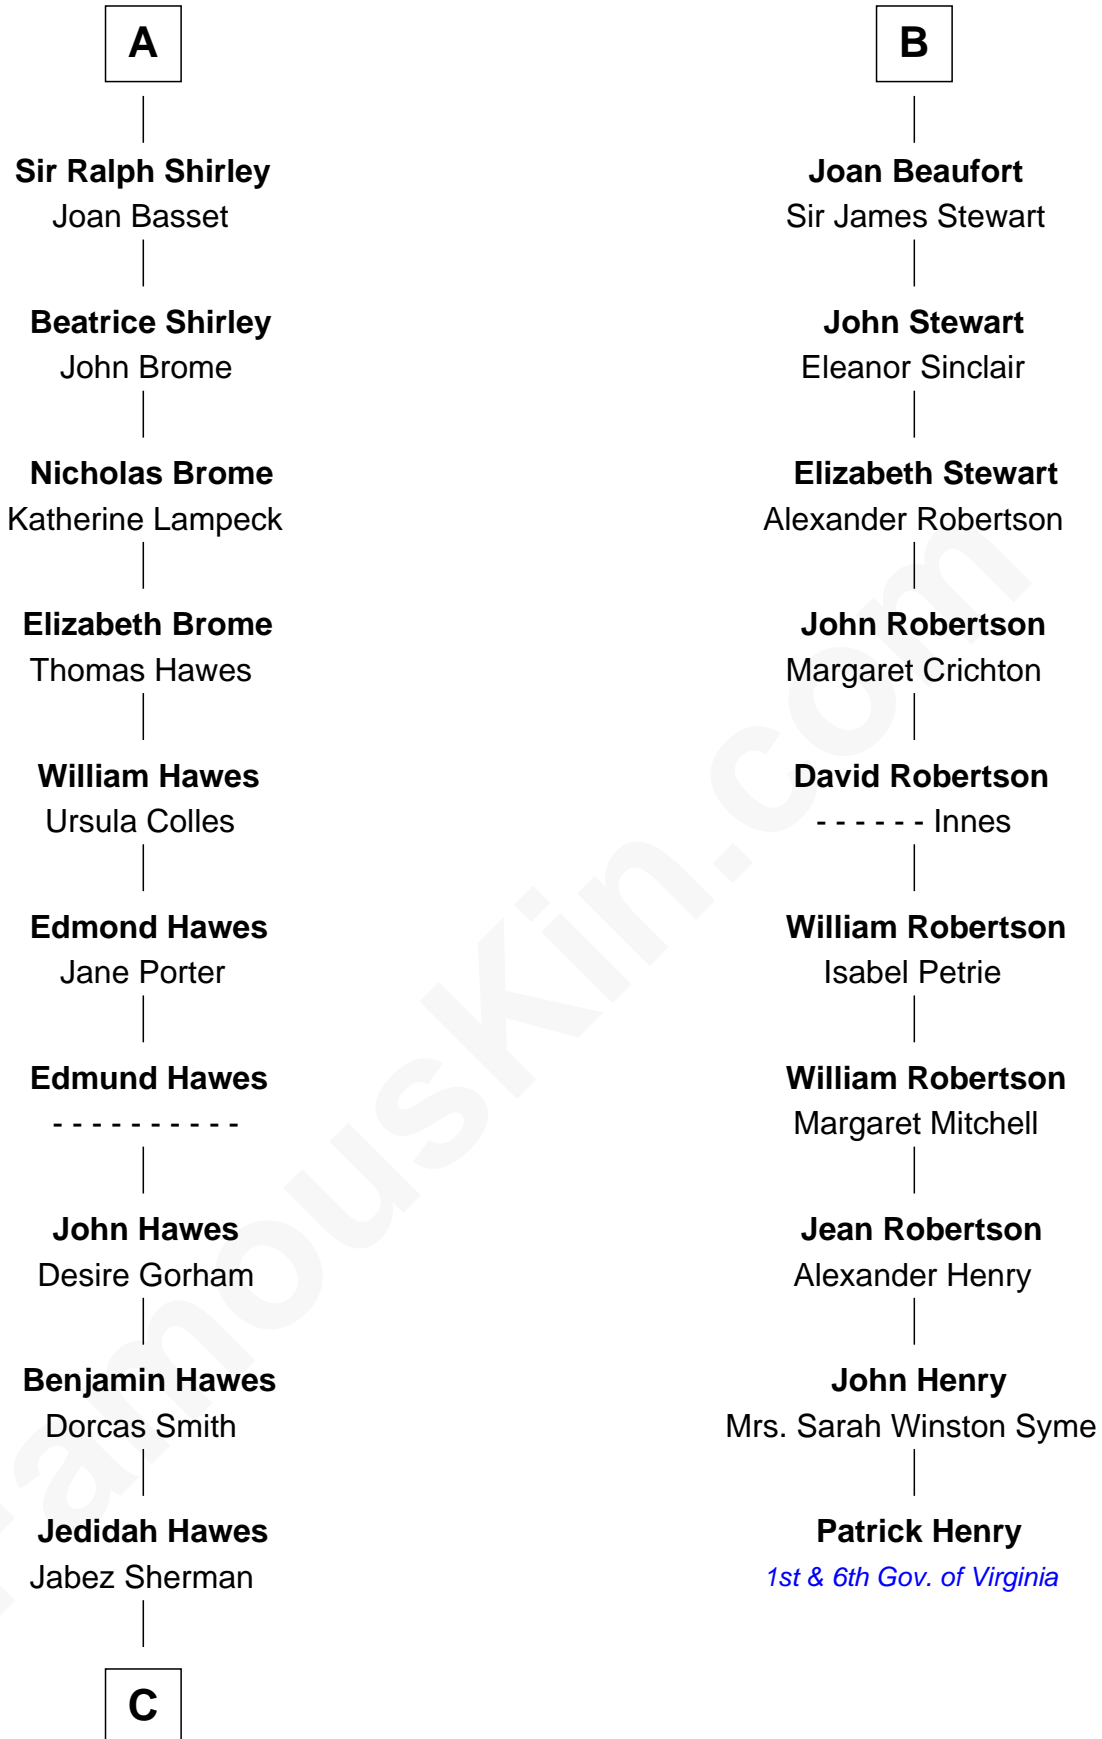

# FamousKin.com Relationship Chart of

**James Sherman**

*27th U.S. Vice-President*

16th cousin 5 times removed of

**Patrick Henry**

*1st and 6th Governor of Virginia*

**Sir William Longespee**

Ela of Salisbury

**C**

Prince Sherman

Sarah Sherman

Jahaziel Sherman

Nancy Winslow

Richard Winslow Sherman

Frances Lucretia Williams

Mary Frances Sherman