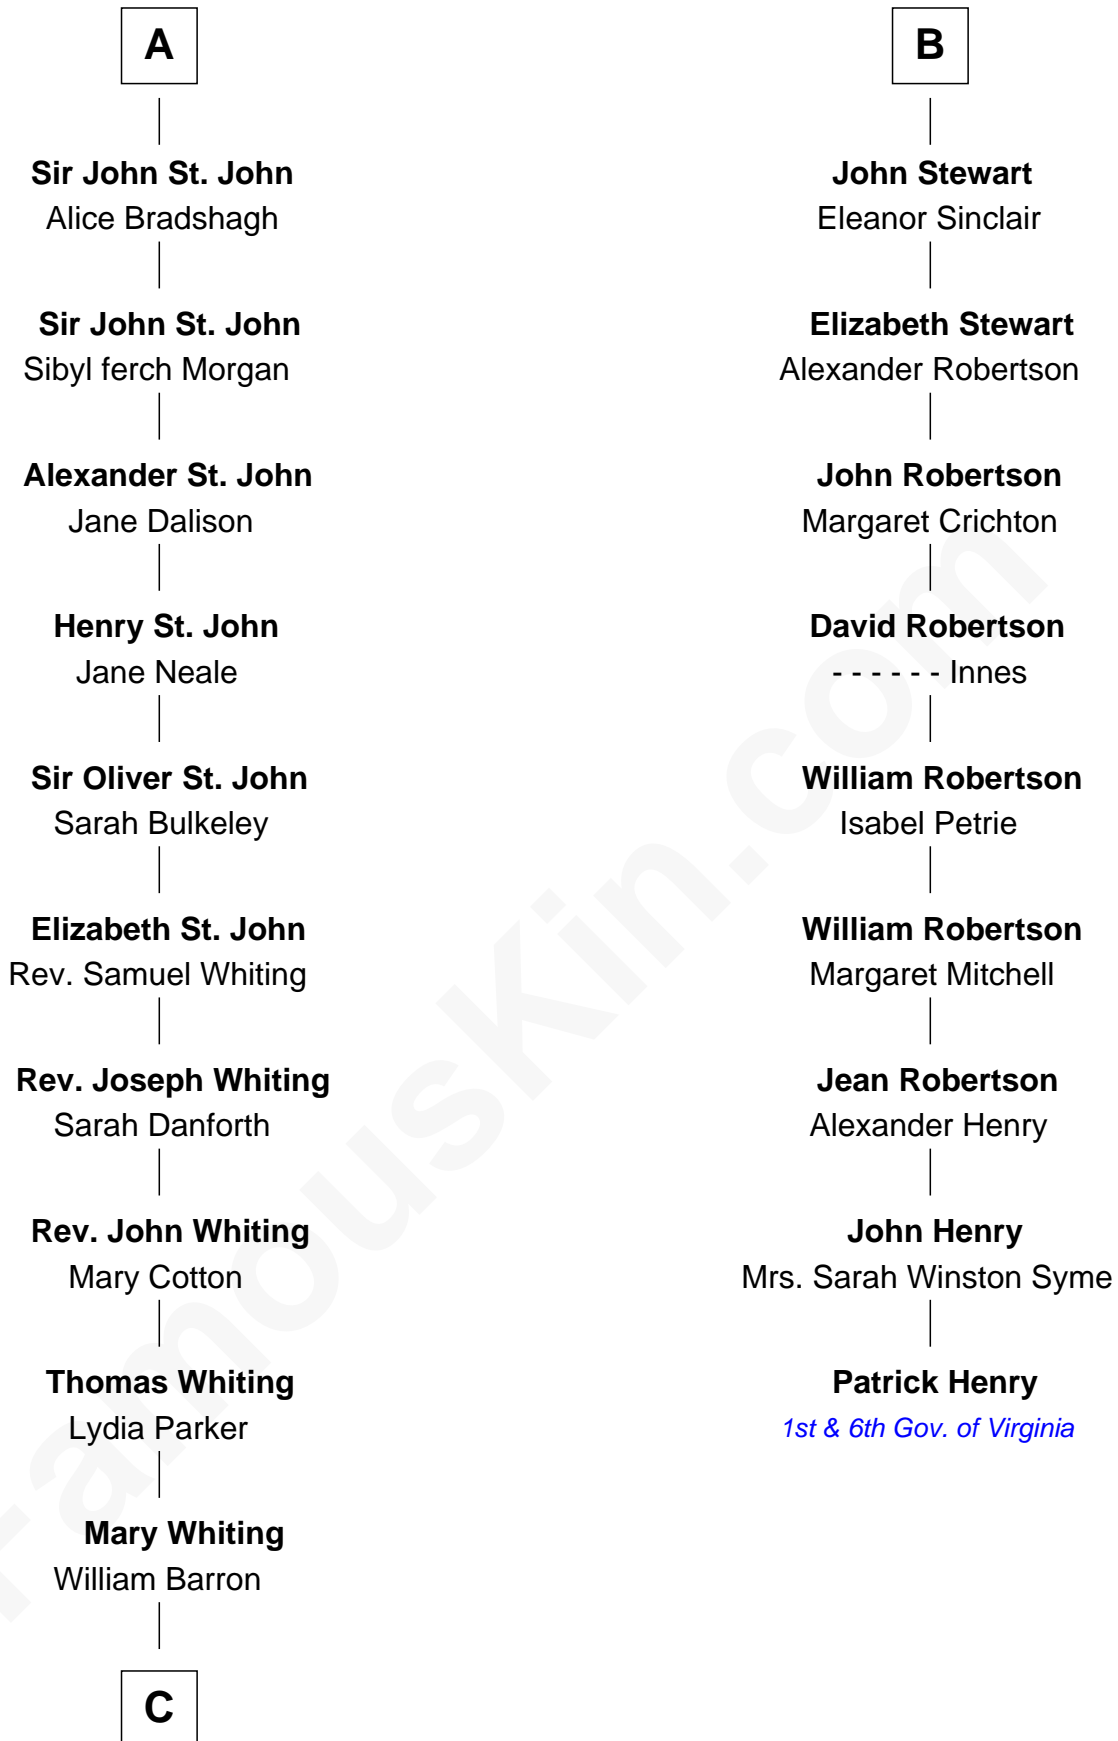

FamousKin.com Relationship Chart of

James Sherman

27th U.S. Vice-President

15th cousin 5 times removed of

Patrick Henry

1st and 6th Governor of Virginia

C

—
Mary Augusta Barron

Stalham Williams

—
Frances Lucretia Williams

Richard Winslow Sherman

—
Mary Frances Sherman

Richard Updike Sherman

—
James Sherman

27th U.S. Vice-President

FamousKin.com