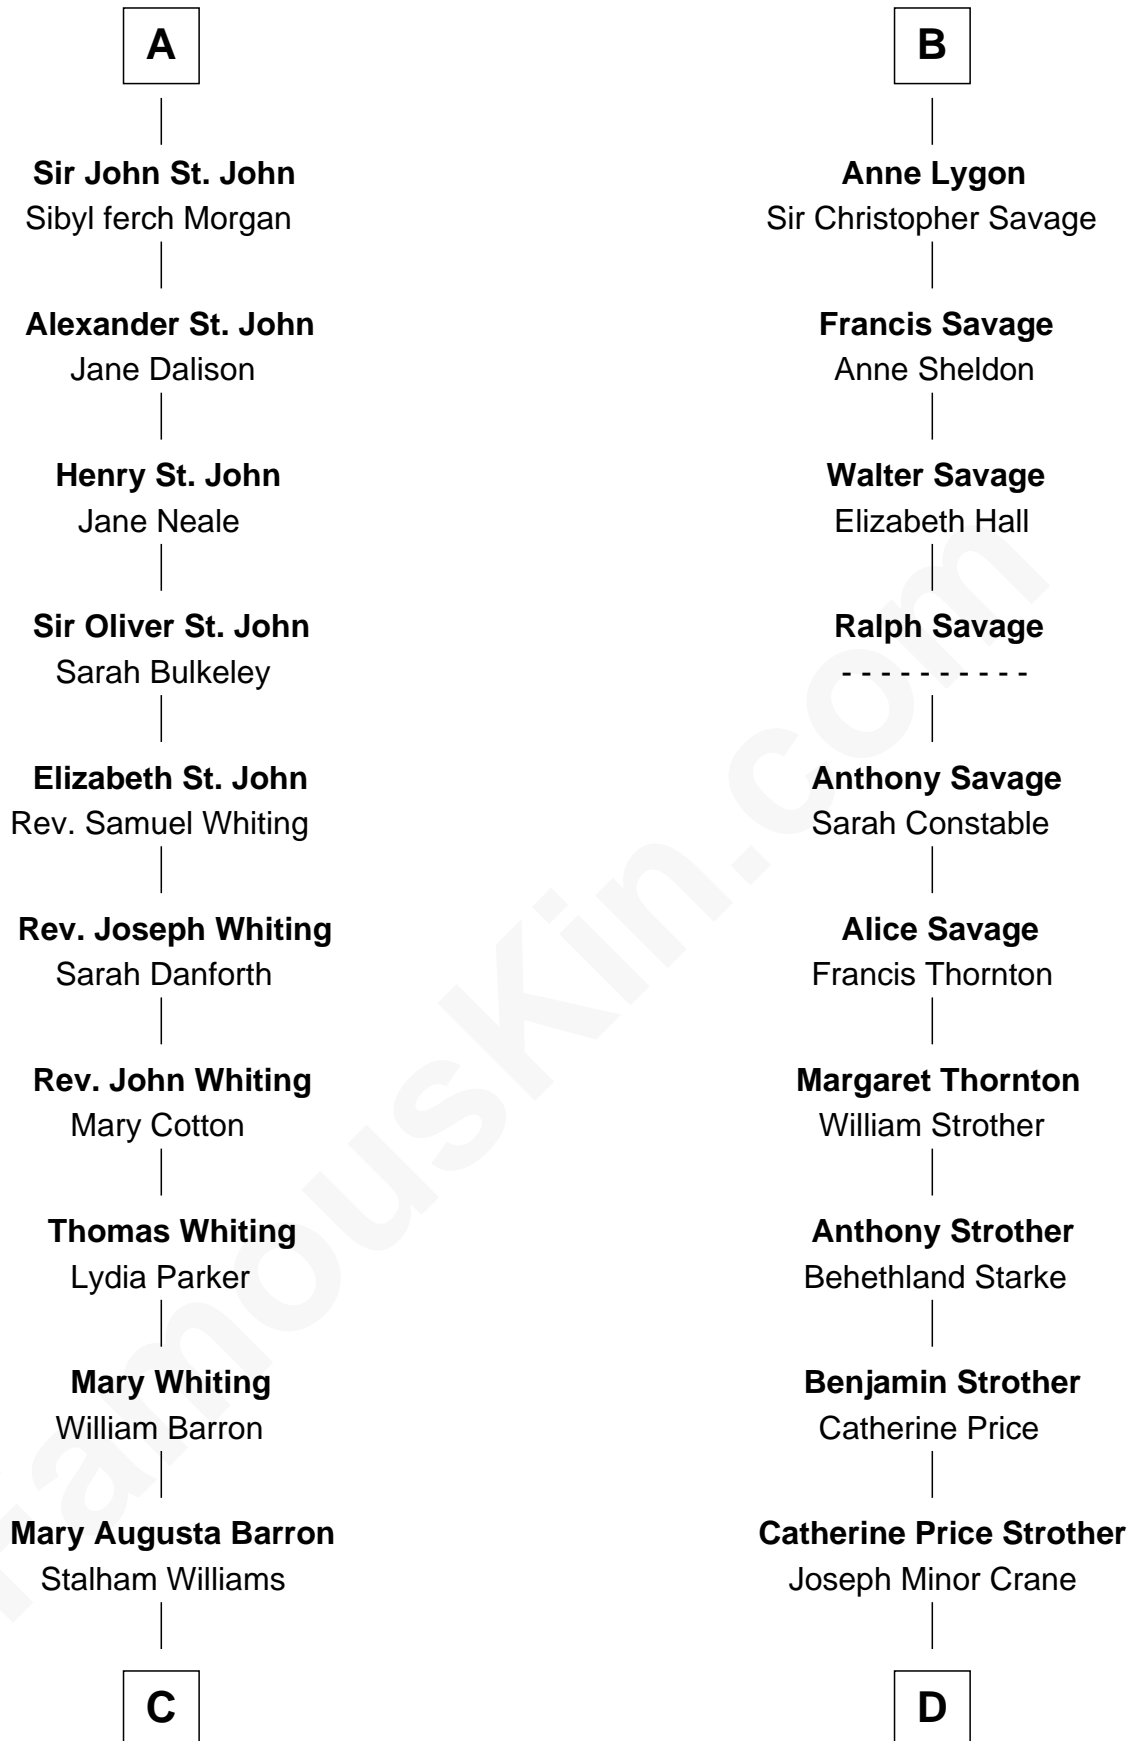

FamousKin.com Relationship Chart of

James Sherman

27th U.S. Vice-President

19th cousin 1 time removed of

Randolph Scott

Movie Actor

Sir Walter de Beauchamp

Alice de Tony

C

Frances Lucretia Williams
Richard Winslow Sherman

Mary Frances Sherman
Richard Updike Sherman

James Sherman
27th U.S. Vice-President

D

John William Crane
Margaret Ann Sadler

Joseph Minor Crane
Lavinia Lionberger

Lucy Lionberger Crane
George Grant Scott

Randolph Scott
Movie Actor

FamousKin.com