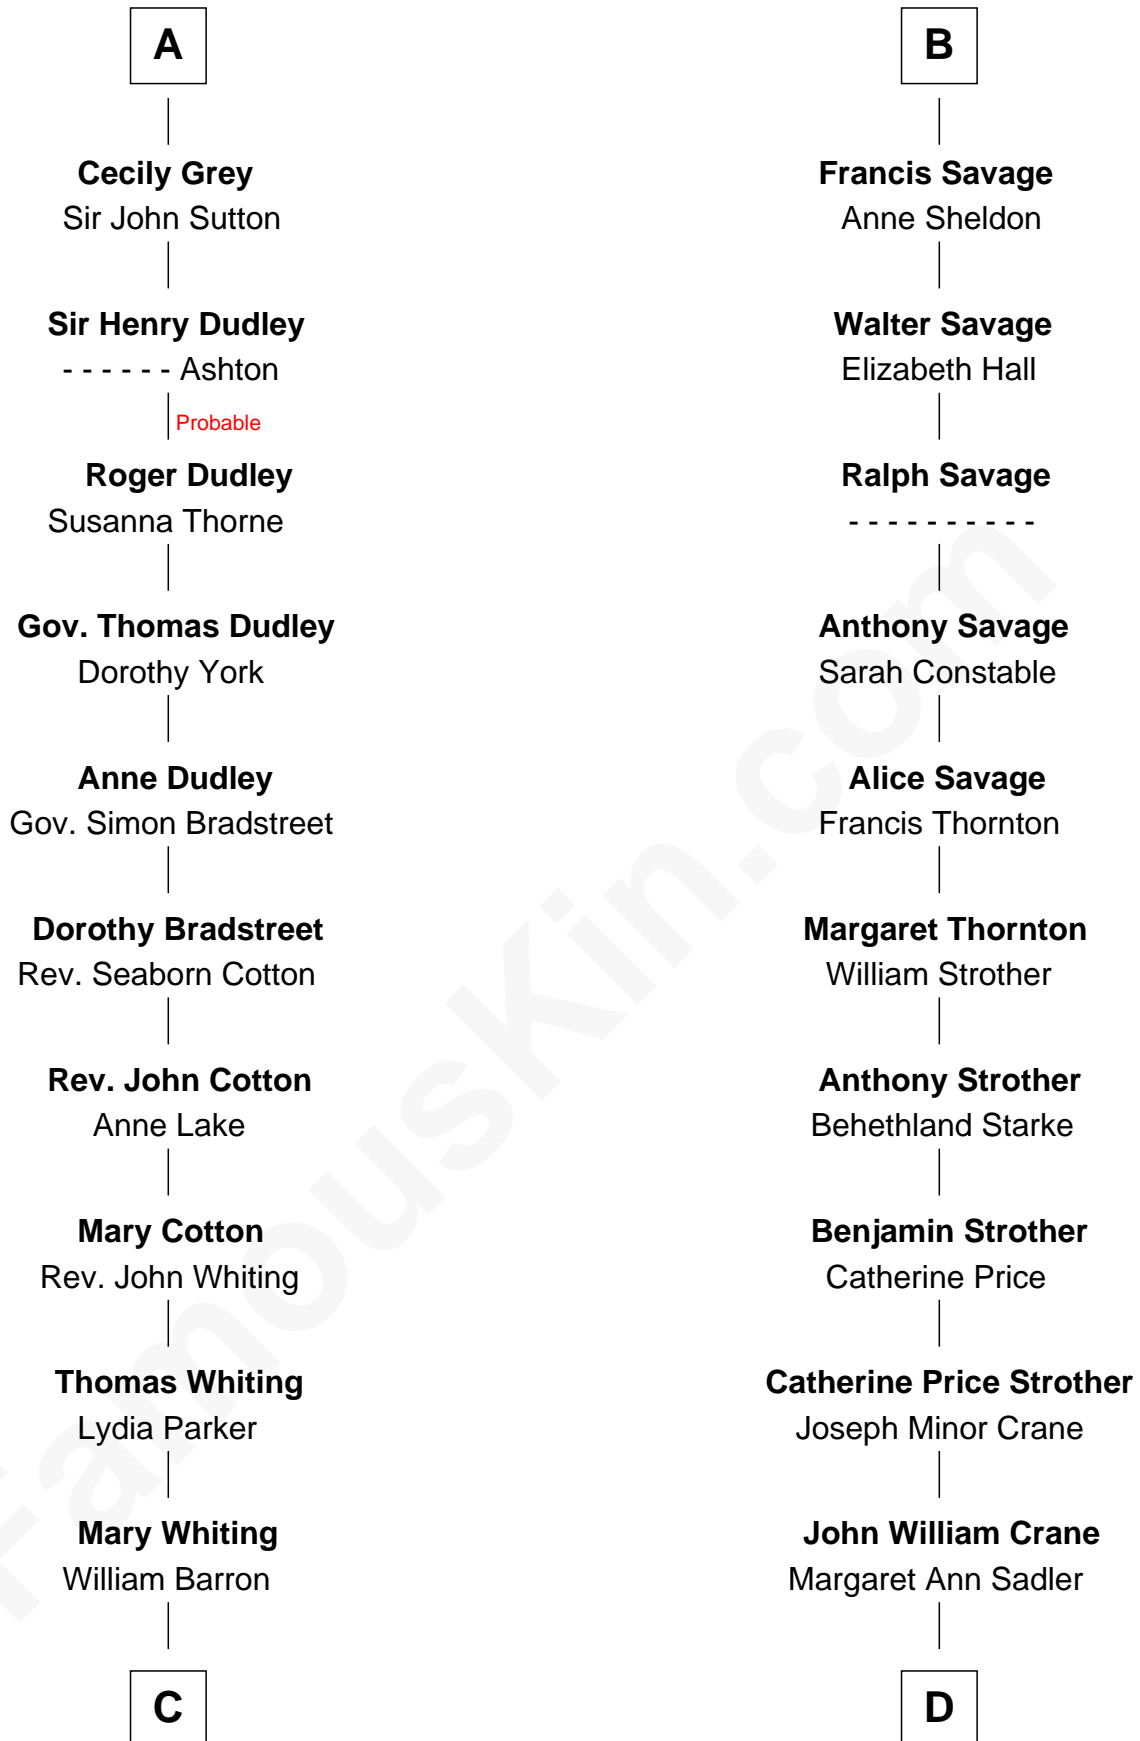

FamousKin.com Relationship Chart of

James Sherman

27th U.S. Vice-President

19th cousin 1 time removed of

Randolph Scott

Movie Actor

Bartholomew de Badlesmere

Margaret de Clare

Sir William de Bohun

Elizabeth de Bohun

Sir Richard Fitzalan

Elizabeth Fitzalan

Sir Robert Goushill

Joan Goushill

Sir Thomas Stanley

Katherine Stanley

Sir John Savage

Sir Christopher Savage

Anne Stanley

Sir Christopher Savage

Anne Lygon

B

C

Mary Augusta Barron
Stalham Williams

Frances Lucretia Williams
Richard Winslow Sherman

Mary Frances Sherman
Richard Updike Sherman

James Sherman
27th U.S. Vice-President

D

Joseph Minor Crane
Lavinia Lionberger

Lucy Lionberger Crane
George Grant Scott