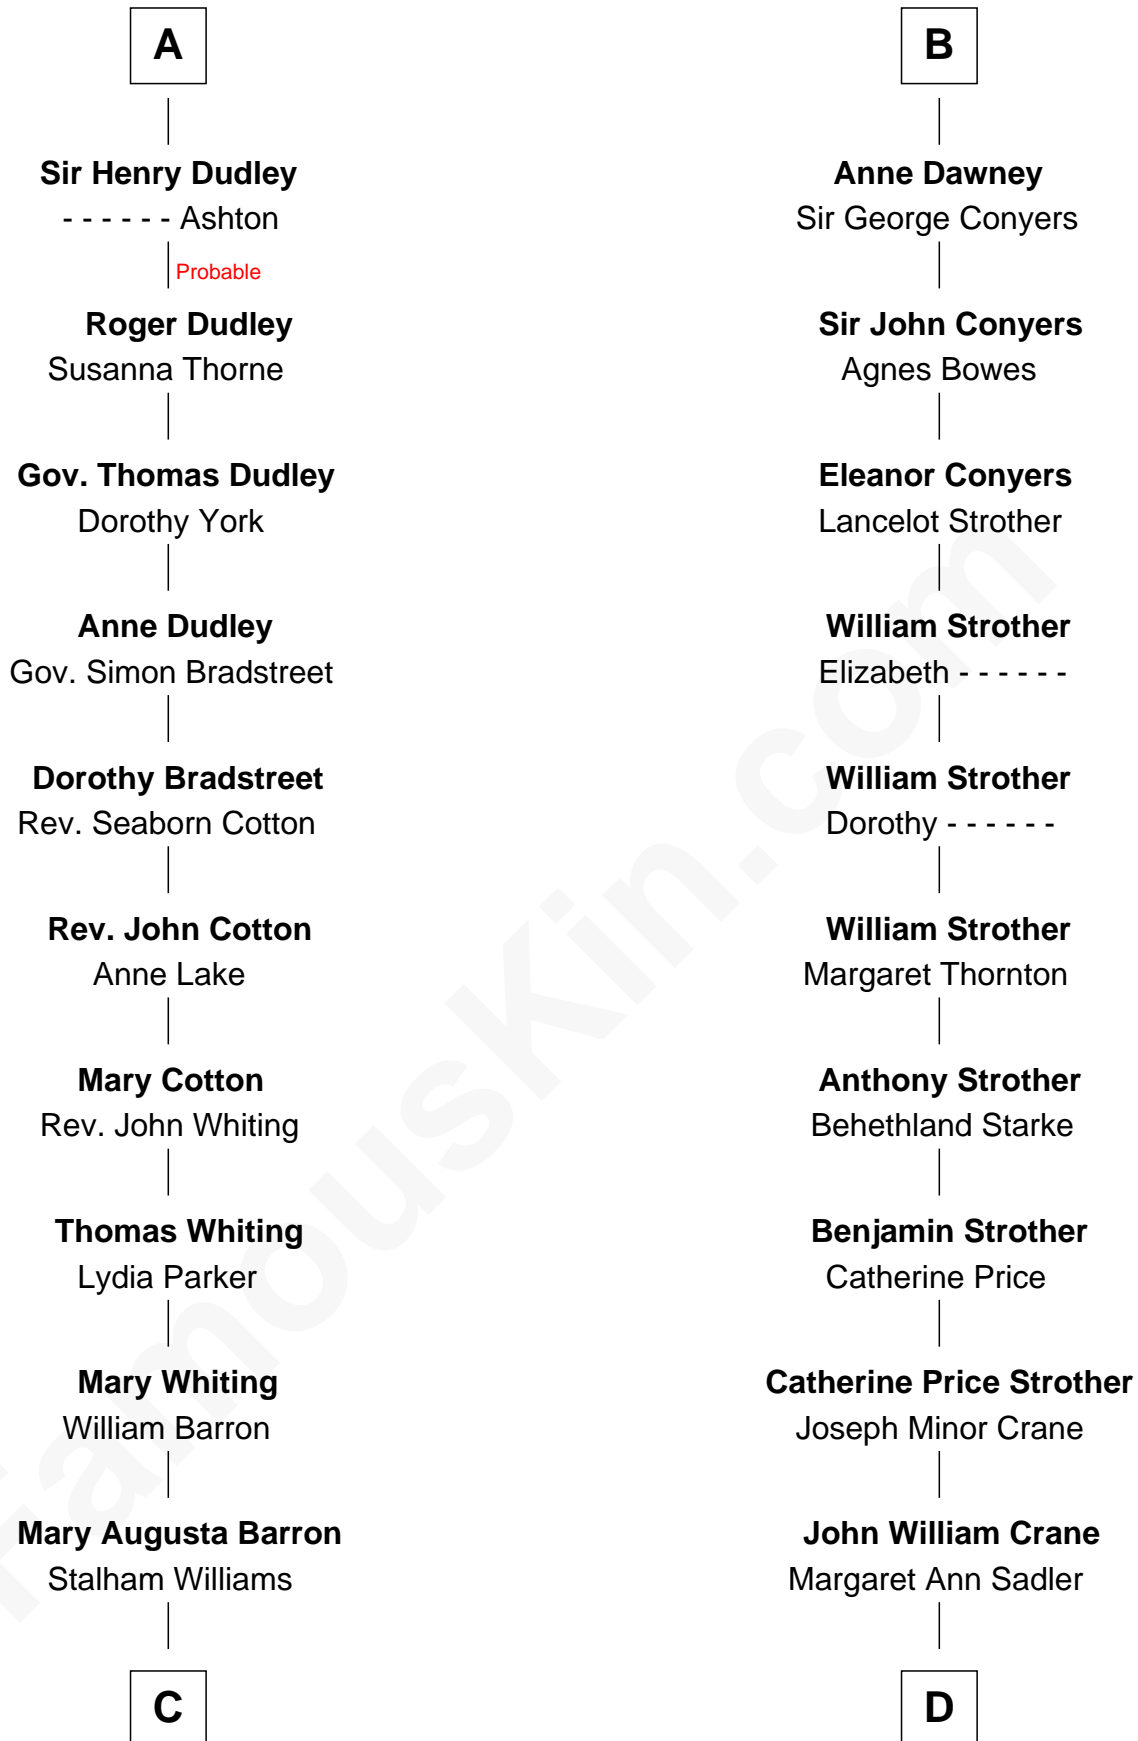

FamousKin.com Relationship Chart of

James Sherman

27th U.S. Vice-President

19th cousin of

Randolph Scott

Movie Actor

Ralph de Stafford

*with wife
Margaret de Audley*

Eleanor Aylesbury

William Bonville

Katherine Neville

Humphrey Stafford

Katherine Fray

Cecily Bonville

Thomas Grey

Anne Stafford

Sir Richard Neville

Cecily Grey

Sir John Sutton

Dorothy Neville

Sir John Dawney

A

B

C

Frances Lucretia Williams
Richard Winslow Sherman

Mary Frances Sherman
Richard Updike Sherman

James Sherman
27th U.S. Vice-President

D

Joseph Minor Crane
Lavinia Lionberger

Lucy Lionberger Crane
George Grant Scott