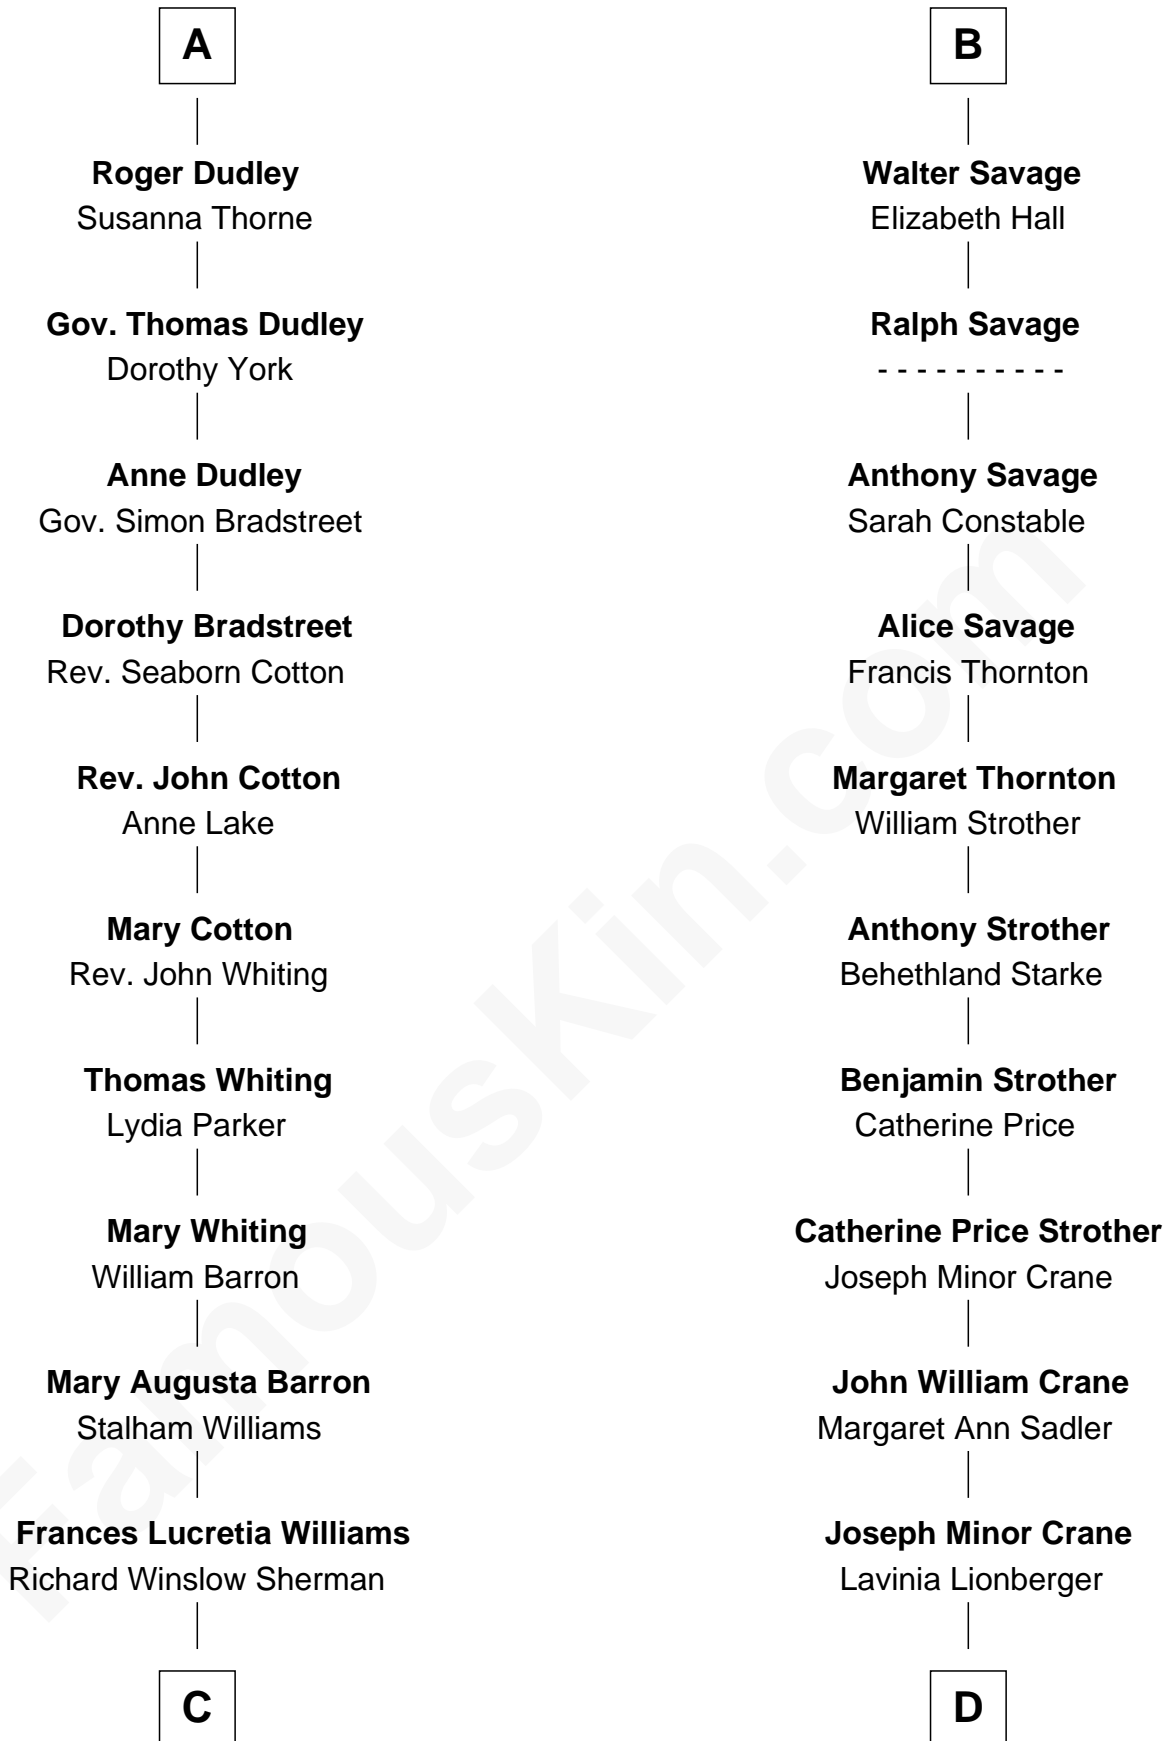

FamousKin.com Relationship Chart of

James Sherman

27th U.S. Vice-President

18th cousin of

Randolph Scott

Movie Actor

Richard Fitzalan
Eleanor Plantagenet

Alice Fitzalan
Sir Thomas de Holand

Sir Richard Fitzalan
Elizabeth de Bohun

Elizabeth Fitzalan
Sir Robert Goushill

Joan Goushill
Sir Thomas Stanley

Katherine Stanley
Sir John Savage

Sir Christopher Savage
Anne Stanley

Sir Christopher Savage
Anne Lygon

Francis Savage
Anne Sheldon

B

C

Mary Frances Sherman
Richard Updike Sherman

James Sherman
27th U.S. Vice-President

D

Lucy Lionberger Crane
George Grant Scott

Randolph Scott
Movie Actor