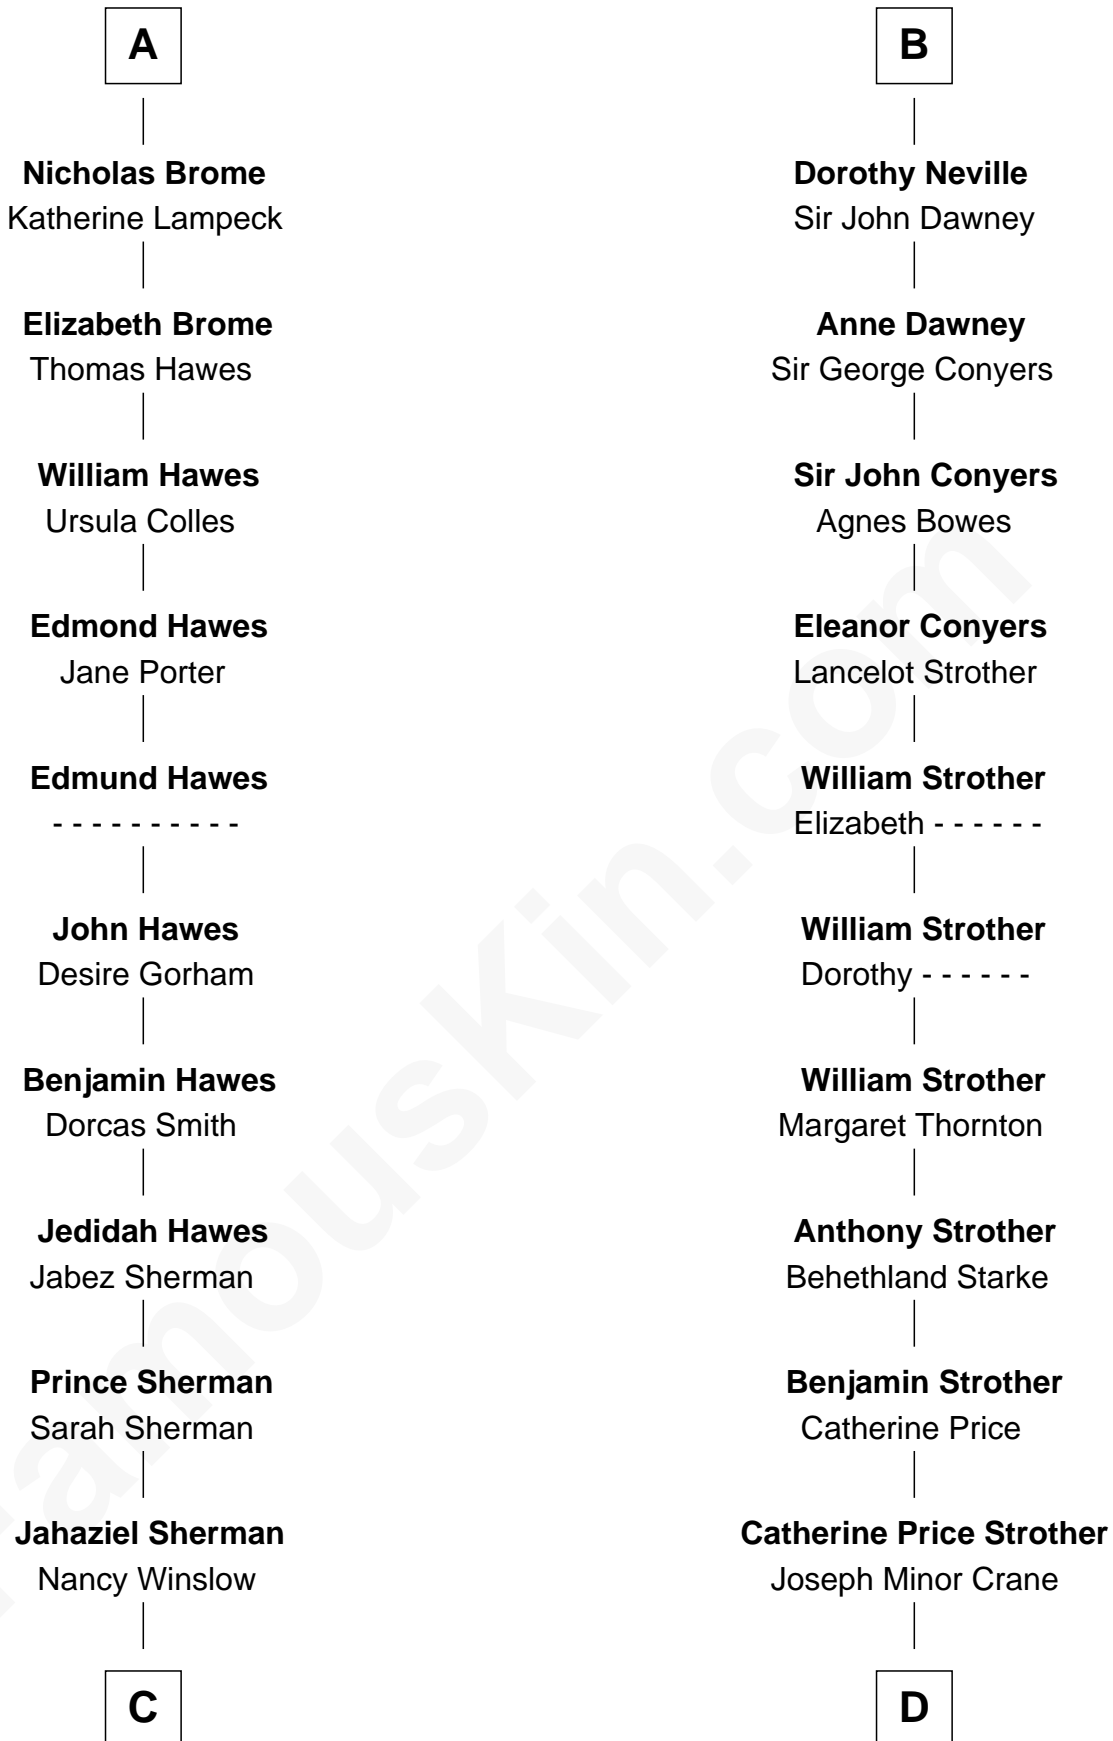

FamousKin.com Relationship Chart of

James Sherman

27th U.S. Vice-President

19th cousin 1 time removed of

Randolph Scott

Movie Actor

Sir James de Audley

Ela Longespee

Elizabeth Beauchamp

Sir Henry Neville

Joan Bouchier

Sir Richard Neville

Anne Stafford

B

C

Richard Winslow Sherman
Frances Lucretia Williams

Mary Frances Sherman
Richard Updike Sherman

James Sherman
27th U.S. Vice-President

D

John William Crane
Margaret Ann Sadler

Joseph Minor Crane
Lavinia Lionberger

Lucy Lionberger Crane
George Grant Scott

Randolph Scott
Movie Actor