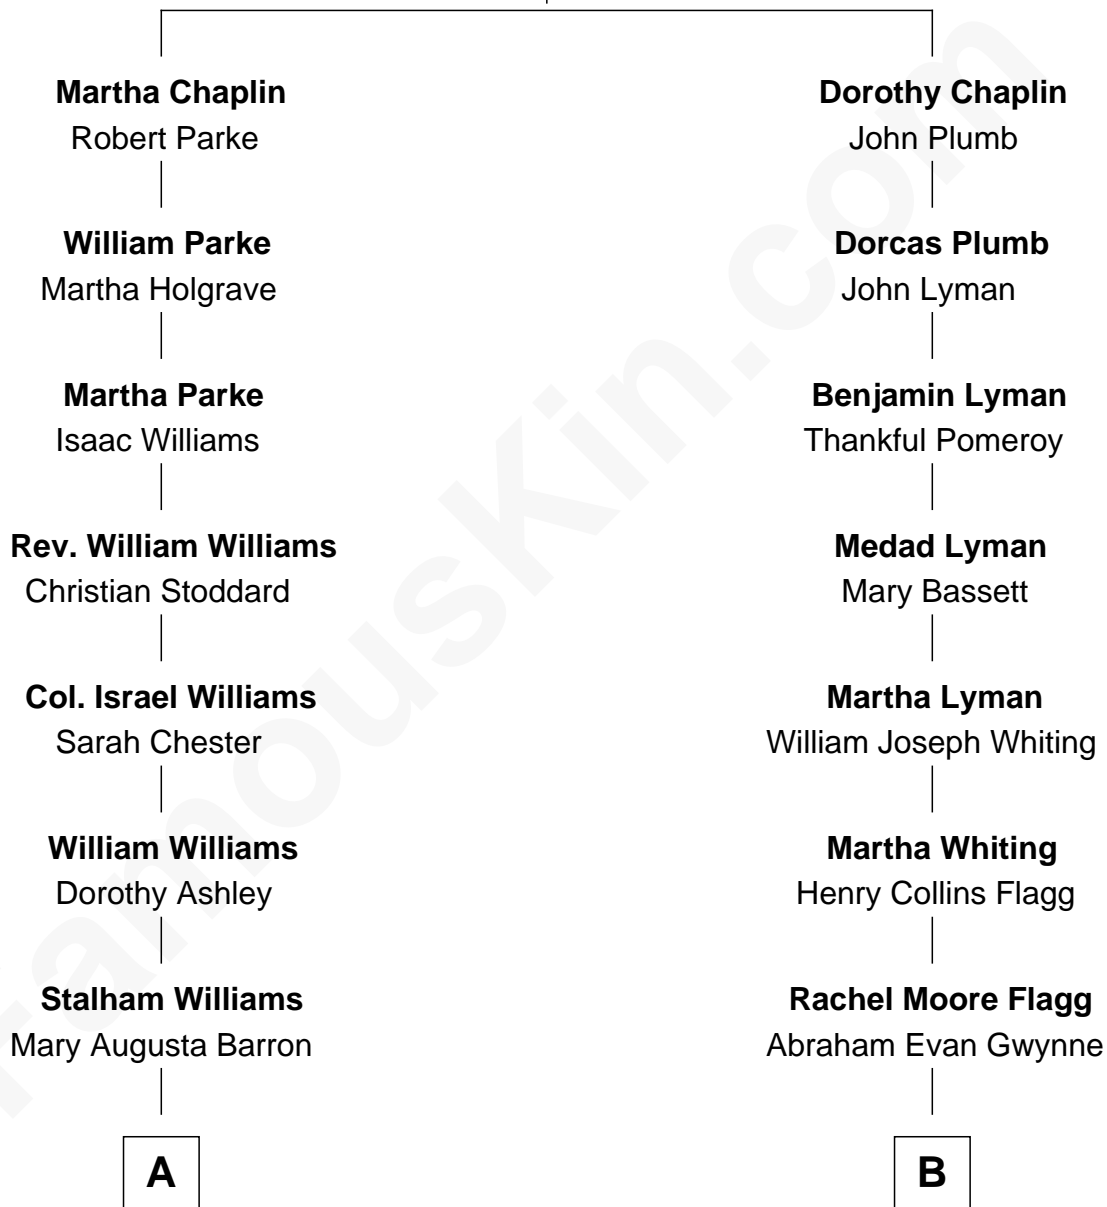

FamousKin.com Relationship Chart of

James Sherman

27th U.S. Vice-President

9th cousin 1 time removed of

Anderson Cooper

Television Journalist

William Chaplin
Agnes Holborough

A

Frances Lucretia Williams

Richard Winslow Sherman

Mary Frances Sherman

Richard Updike Sherman

James Sherman

27th U.S. Vice-President

B

Alice Claypoole Gwynne

Cornelius Vanderbilt

Reginald Claypoole Vanderbilt

Gloria Maria Mercedes Morgan

Gloria Laura Morgan Vanderbilt

Wyatt Emory Cooper

Anderson Cooper

Television Journalist