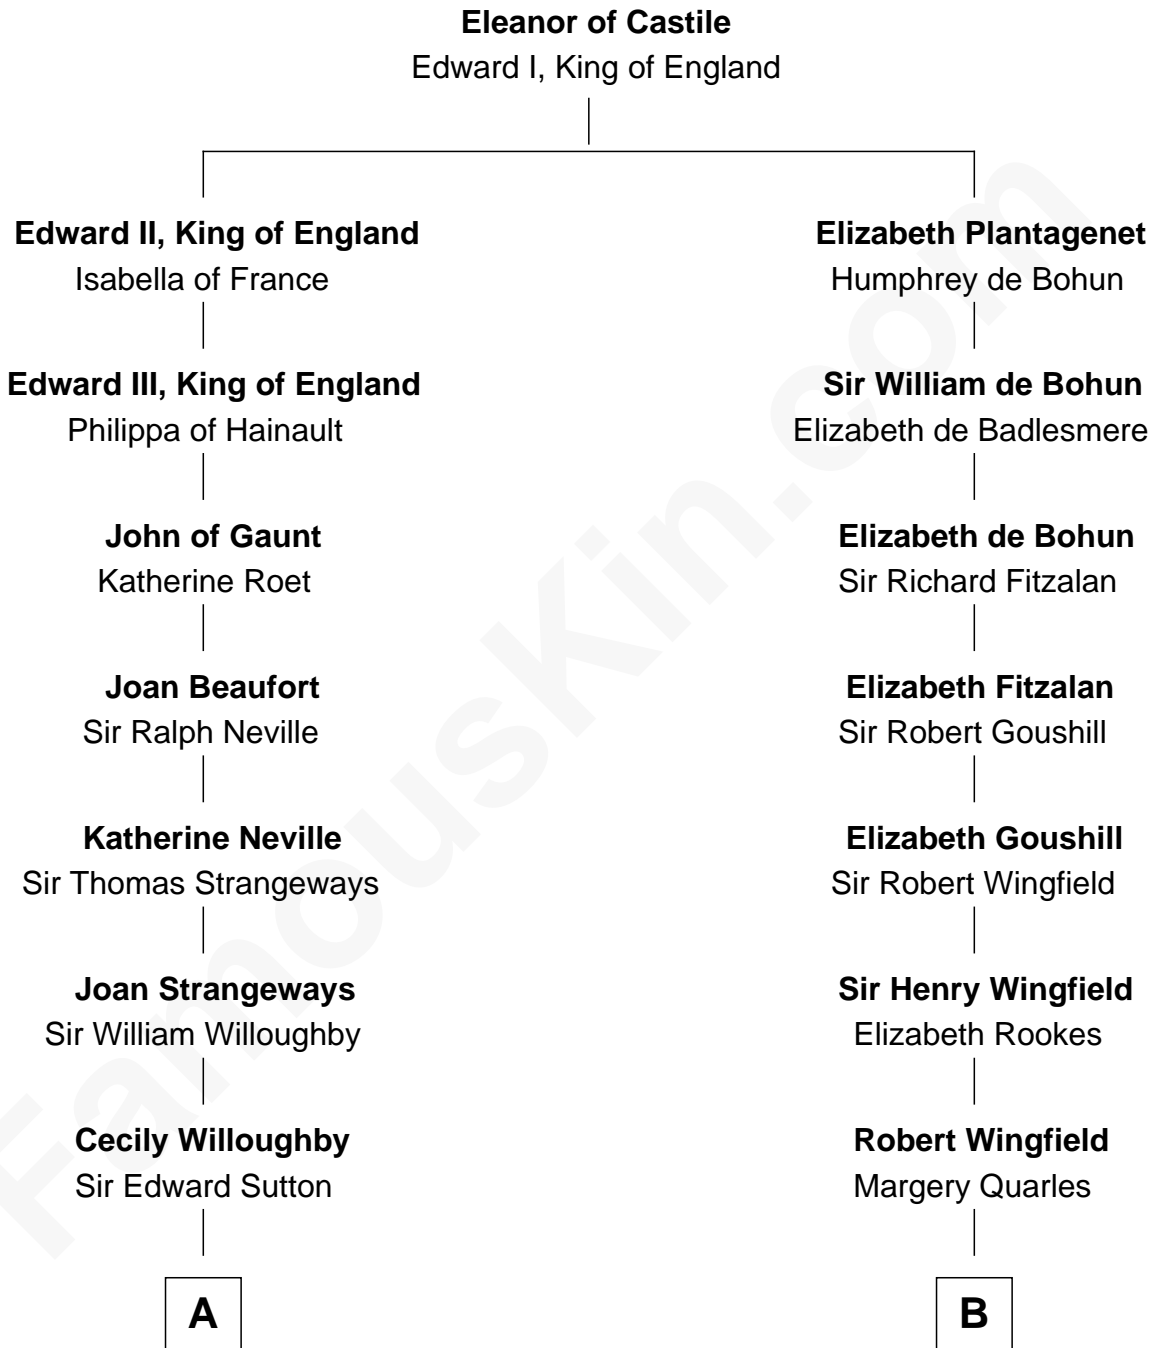

FamousKin.com Relationship Chart of

James Sherman

27th U.S. Vice-President

18th cousin 2 times removed of

Gloria Vanderbilt

Fashion Designer

FamousKin.com