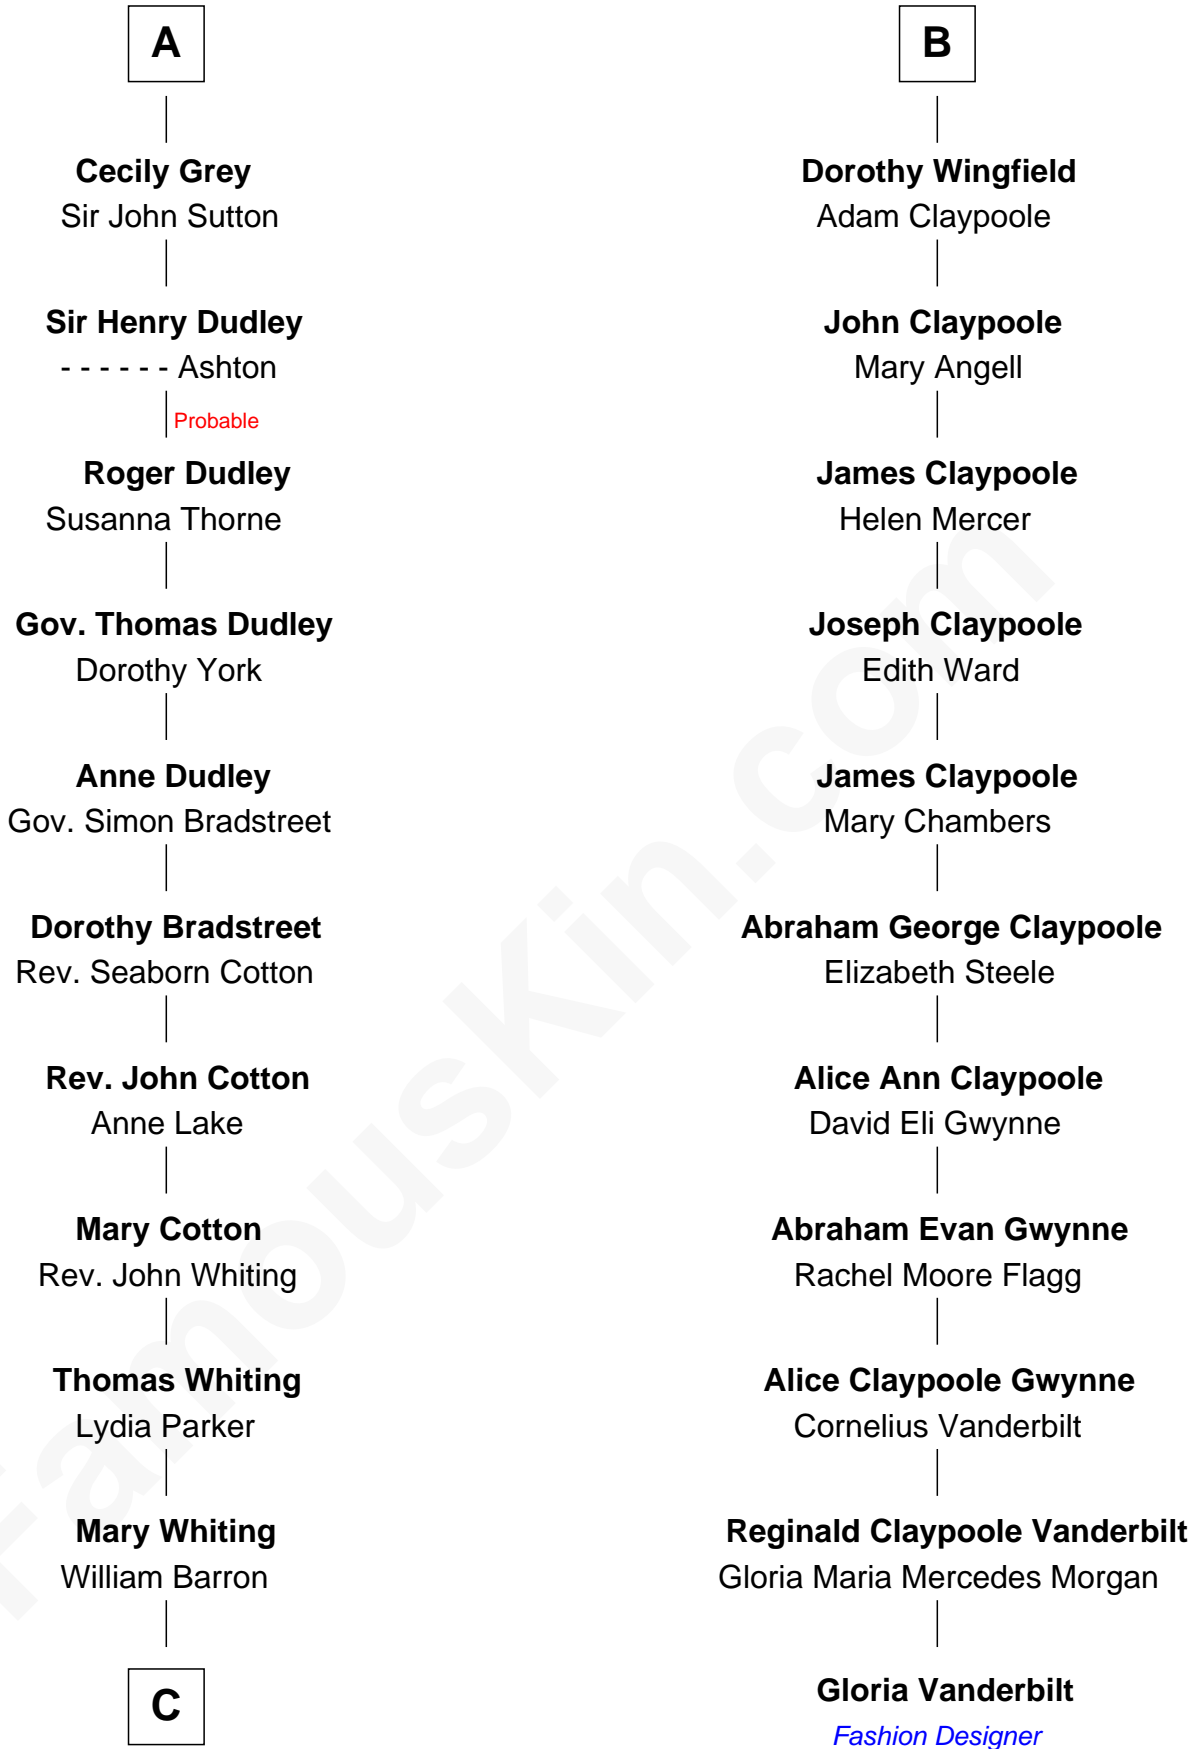

FamousKin.com Relationship Chart of

James Sherman

27th U.S. Vice-President

17th cousin 3 times removed of

Gloria Vanderbilt

Fashion Designer

Bartholomew de Badlesmere

Margaret de Clare

Sir William de Bohun

Elizabeth de Bohun

Sir Richard Fitzalan

Elizabeth Fitzalan

Sir Robert Goushill

Elizabeth Goushill

Sir Robert Wingfield

Sir Henry Wingfield

Elizabeth Rookes

Robert Wingfield

Margery Quarles

Robert Wingfield

Elizabeth Cecil

B

C

—
Mary Augusta Barron