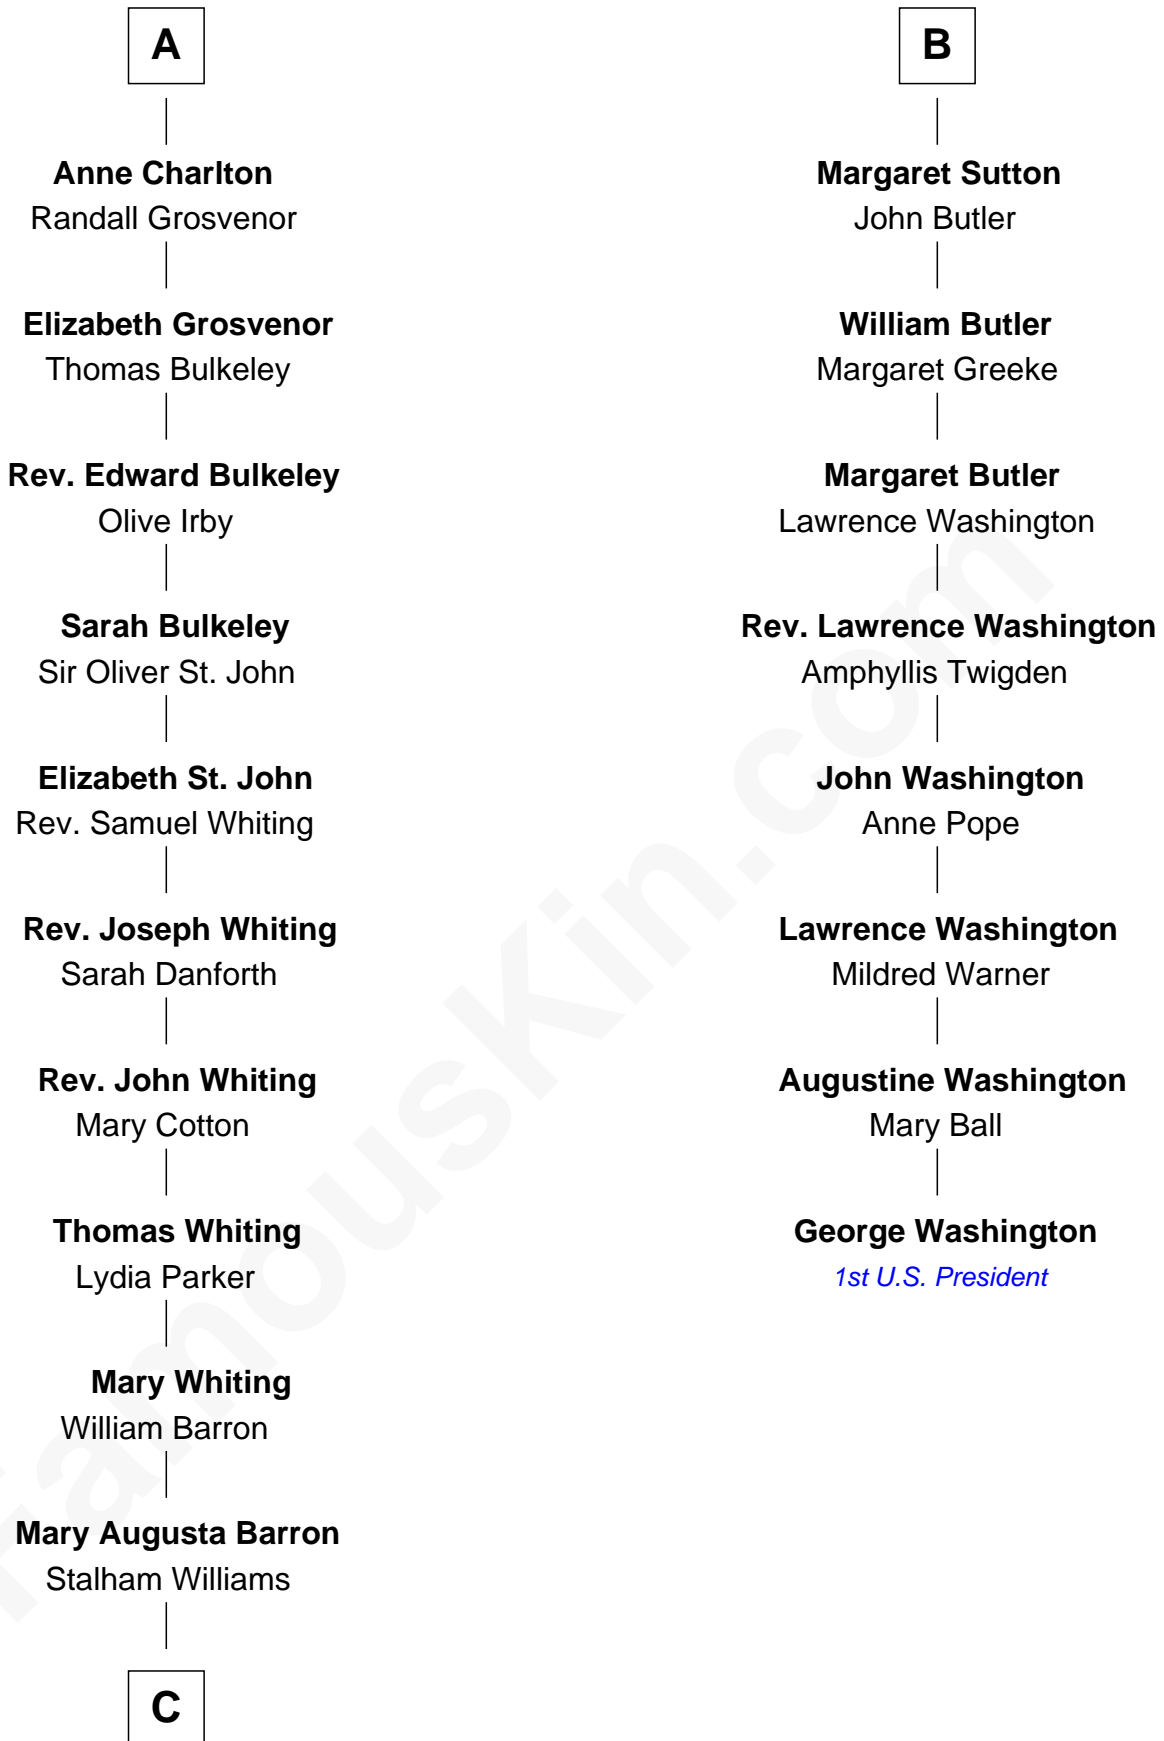

FamousKin.com Relationship Chart of

James Sherman

27th U.S. Vice-President

14th cousin 5 times removed of

George Washington

1st U.S. President

Sir Alan la Zouche

Eleanor de Segrave

C

—
Frances Lucretia Williams

Richard Winslow Sherman

—
Mary Frances Sherman

Richard Updike Sherman

—
James Sherman

27th U.S. Vice-President

FamousKin.com