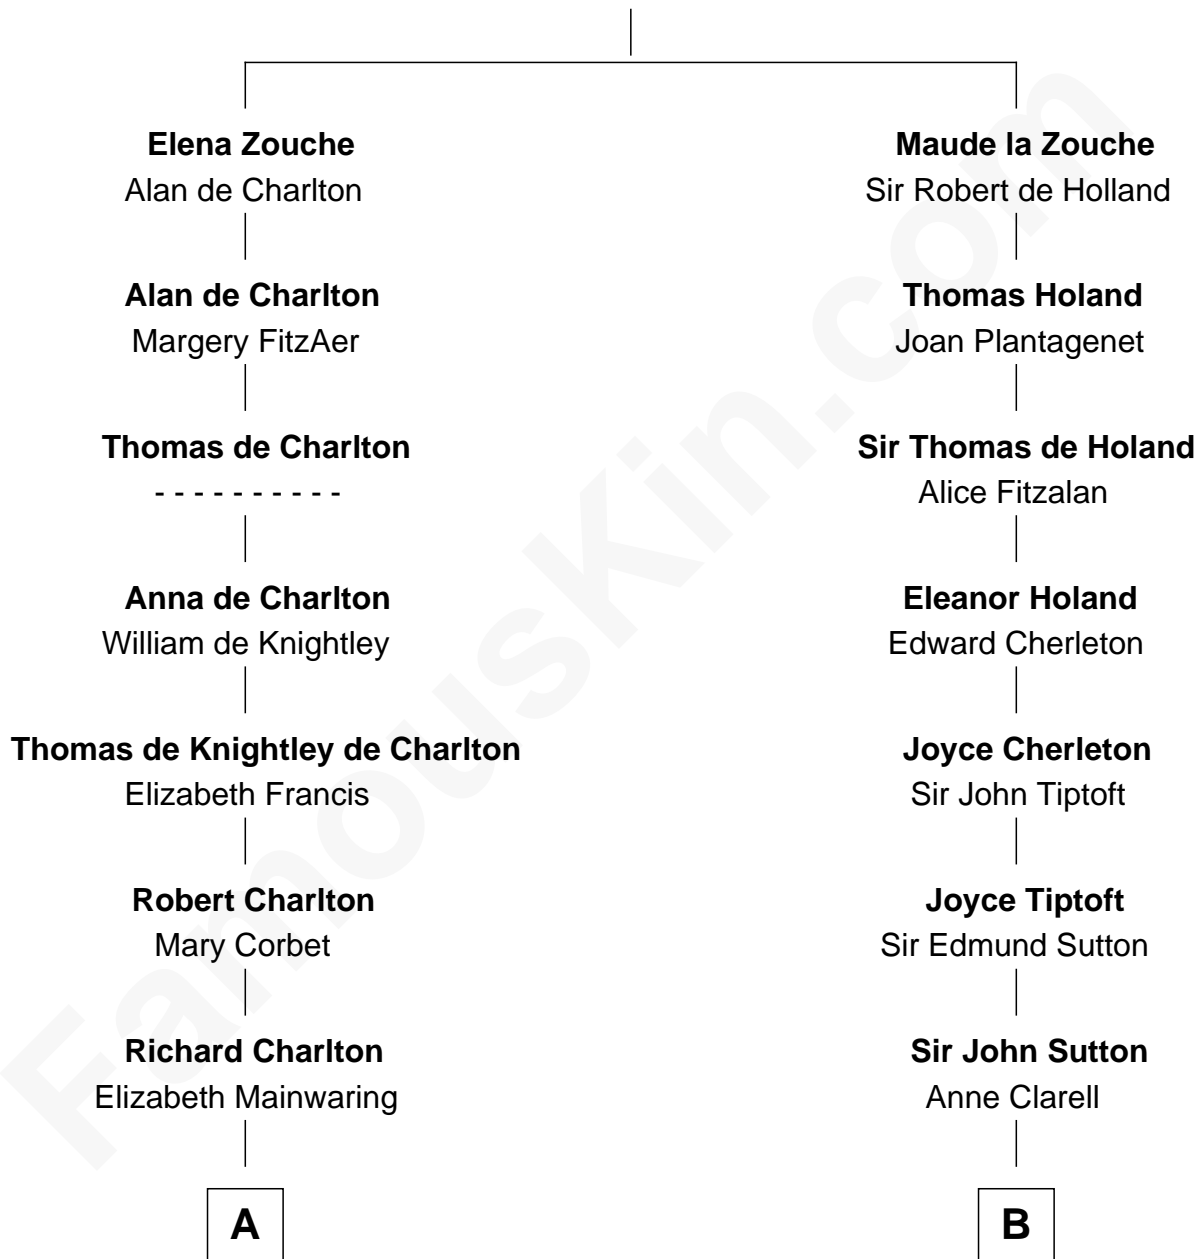

FamousKin.com Relationship Chart of

James Sherman

27th U.S. Vice-President

14th cousin 5 times removed of

George Washington

1st U.S. President

Sir Alan la Zouche

Eleanor de Segrave

C

—
Frances Lucretia Williams

Richard Winslow Sherman

—
Mary Frances Sherman

Richard Updike Sherman

—
James Sherman

27th U.S. Vice-President

FamousKin.com