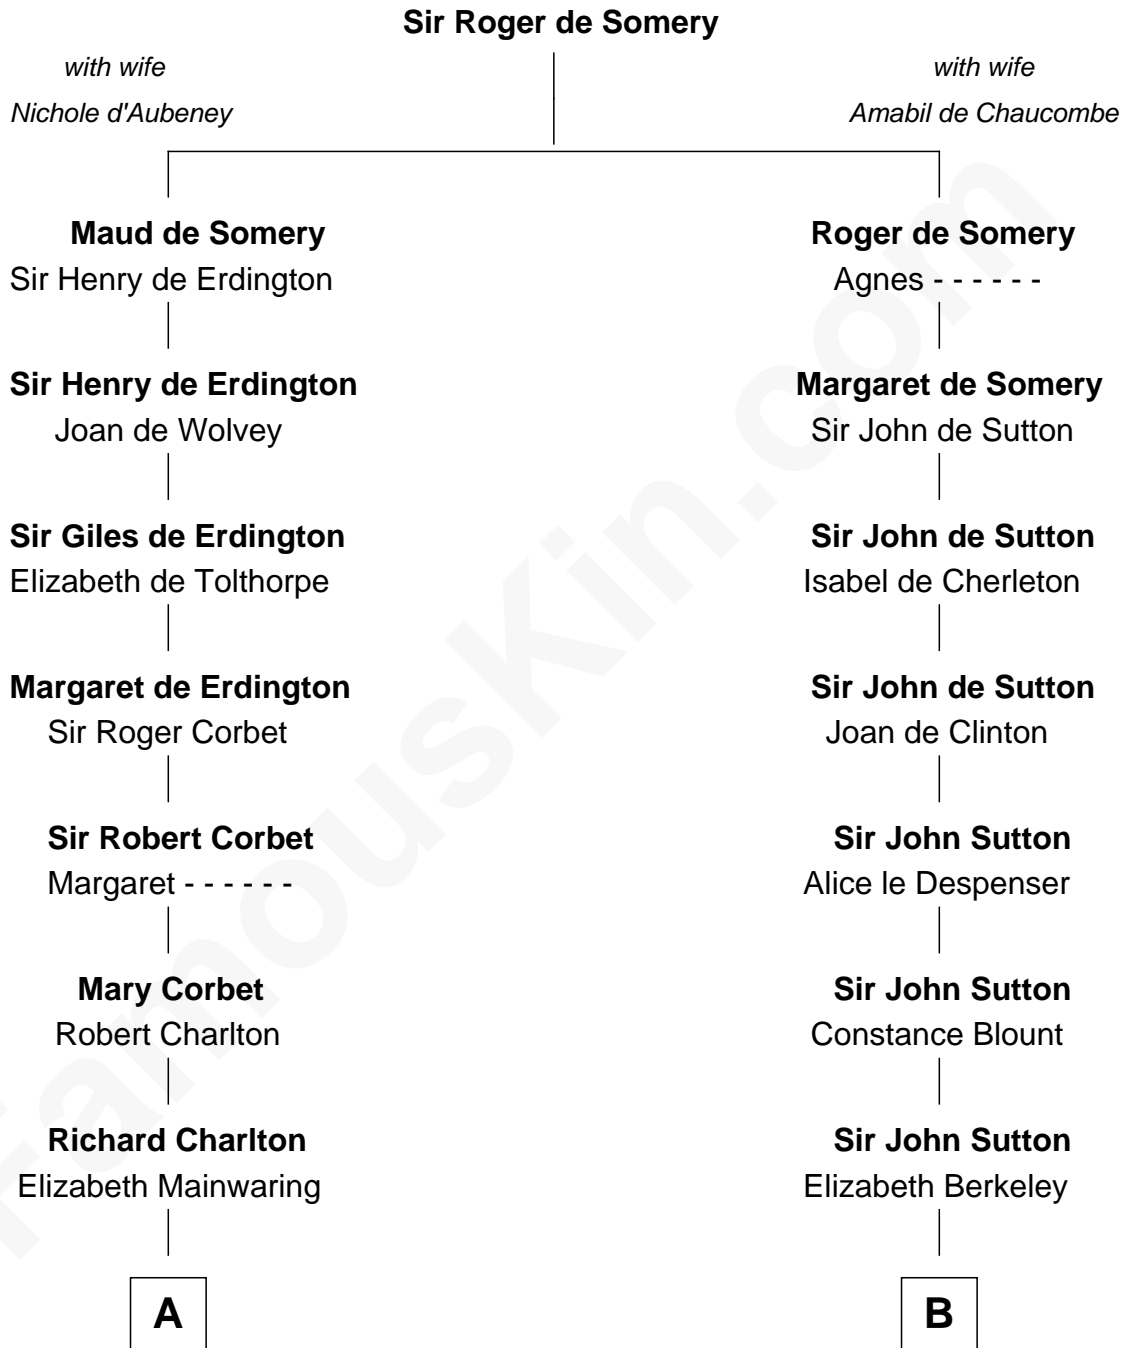

FamousKin.com Relationship Chart of

James Sherman

27th U.S. Vice-President

17th cousin 2 times removed of

John Langdon

Signer of the U.S. Constitution

C

—
Frances Lucretia Williams

Richard Winslow Sherman

—
Mary Frances Sherman

Richard Updike Sherman

—
James Sherman

27th U.S. Vice-President

FamousKin.com