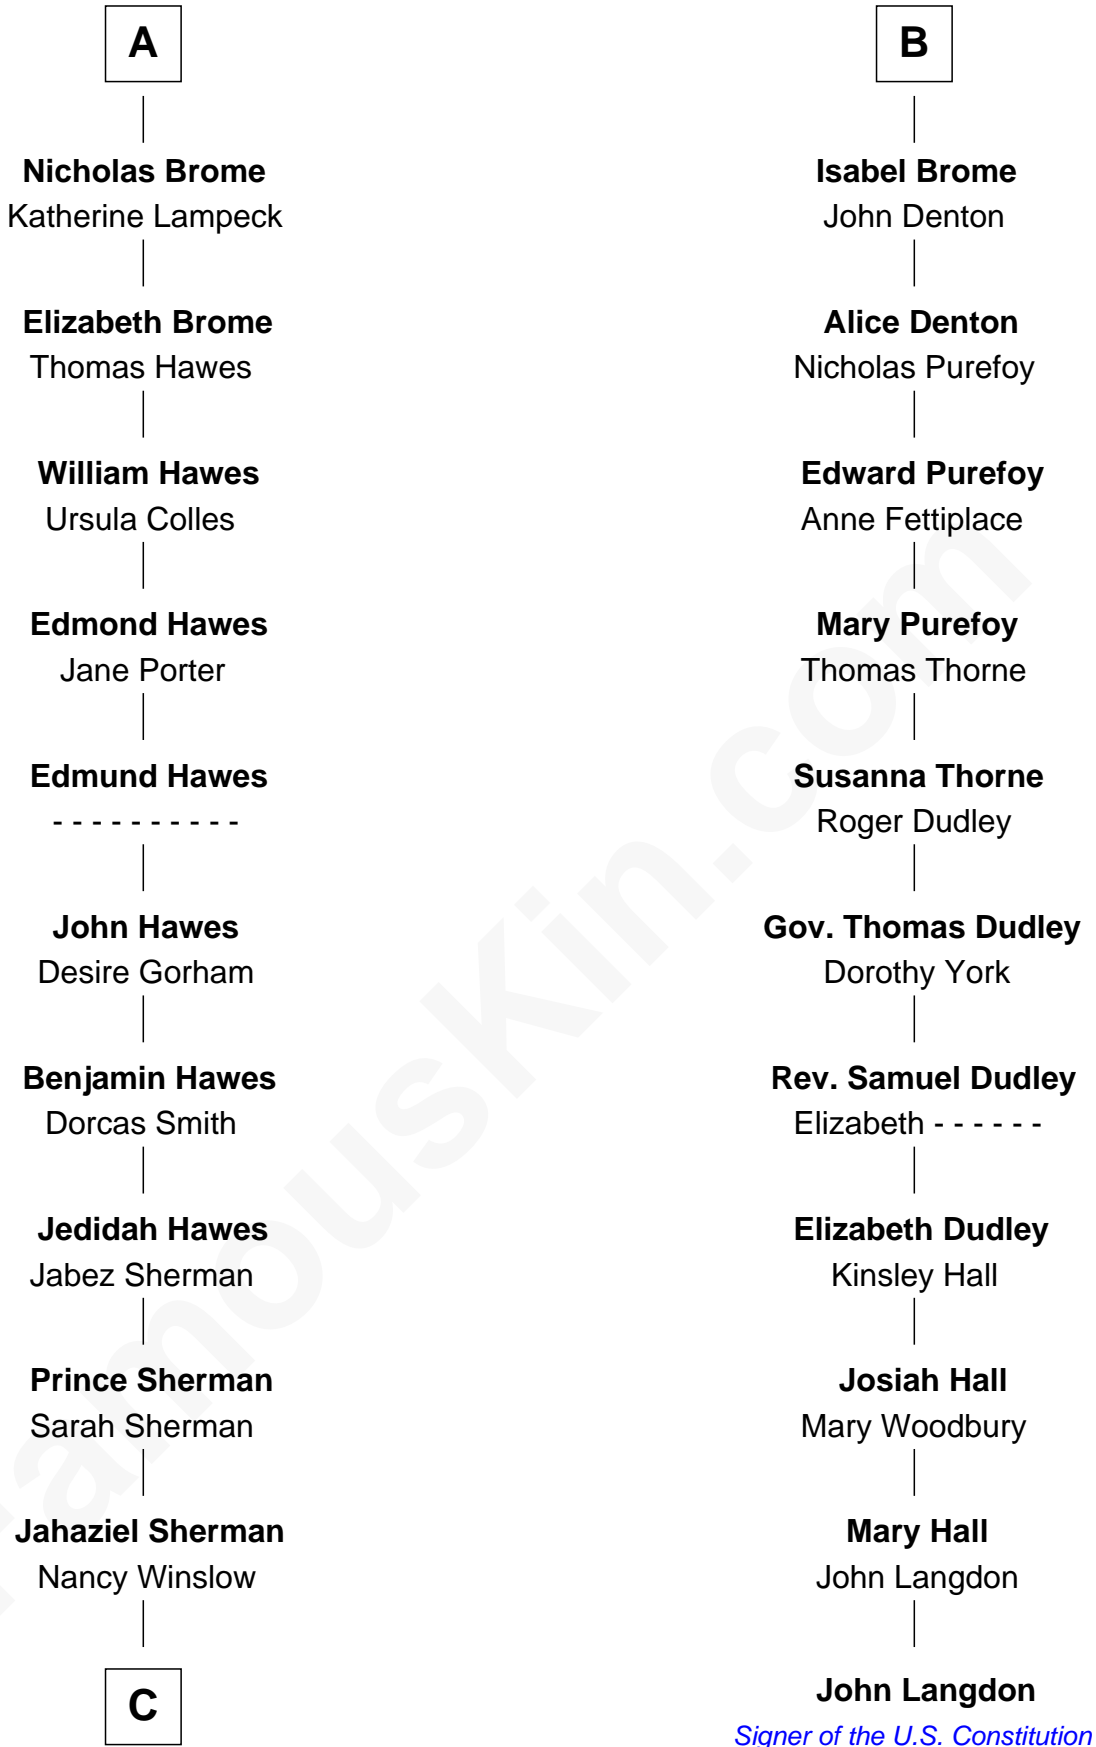

# FamousKin.com Relationship Chart of

**James Sherman**

*27th U.S. Vice-President*

17th cousin 2 times removed of

**John Langdon**

*Signer of the U.S. Constitution*

**Richard Plantagenet**

C

Richard Winslow Sherman

Frances Lucretia Williams

Mary Frances Sherman

Richard Updike Sherman

James Sherman

*27th U.S. Vice-President*

FamousKin.com