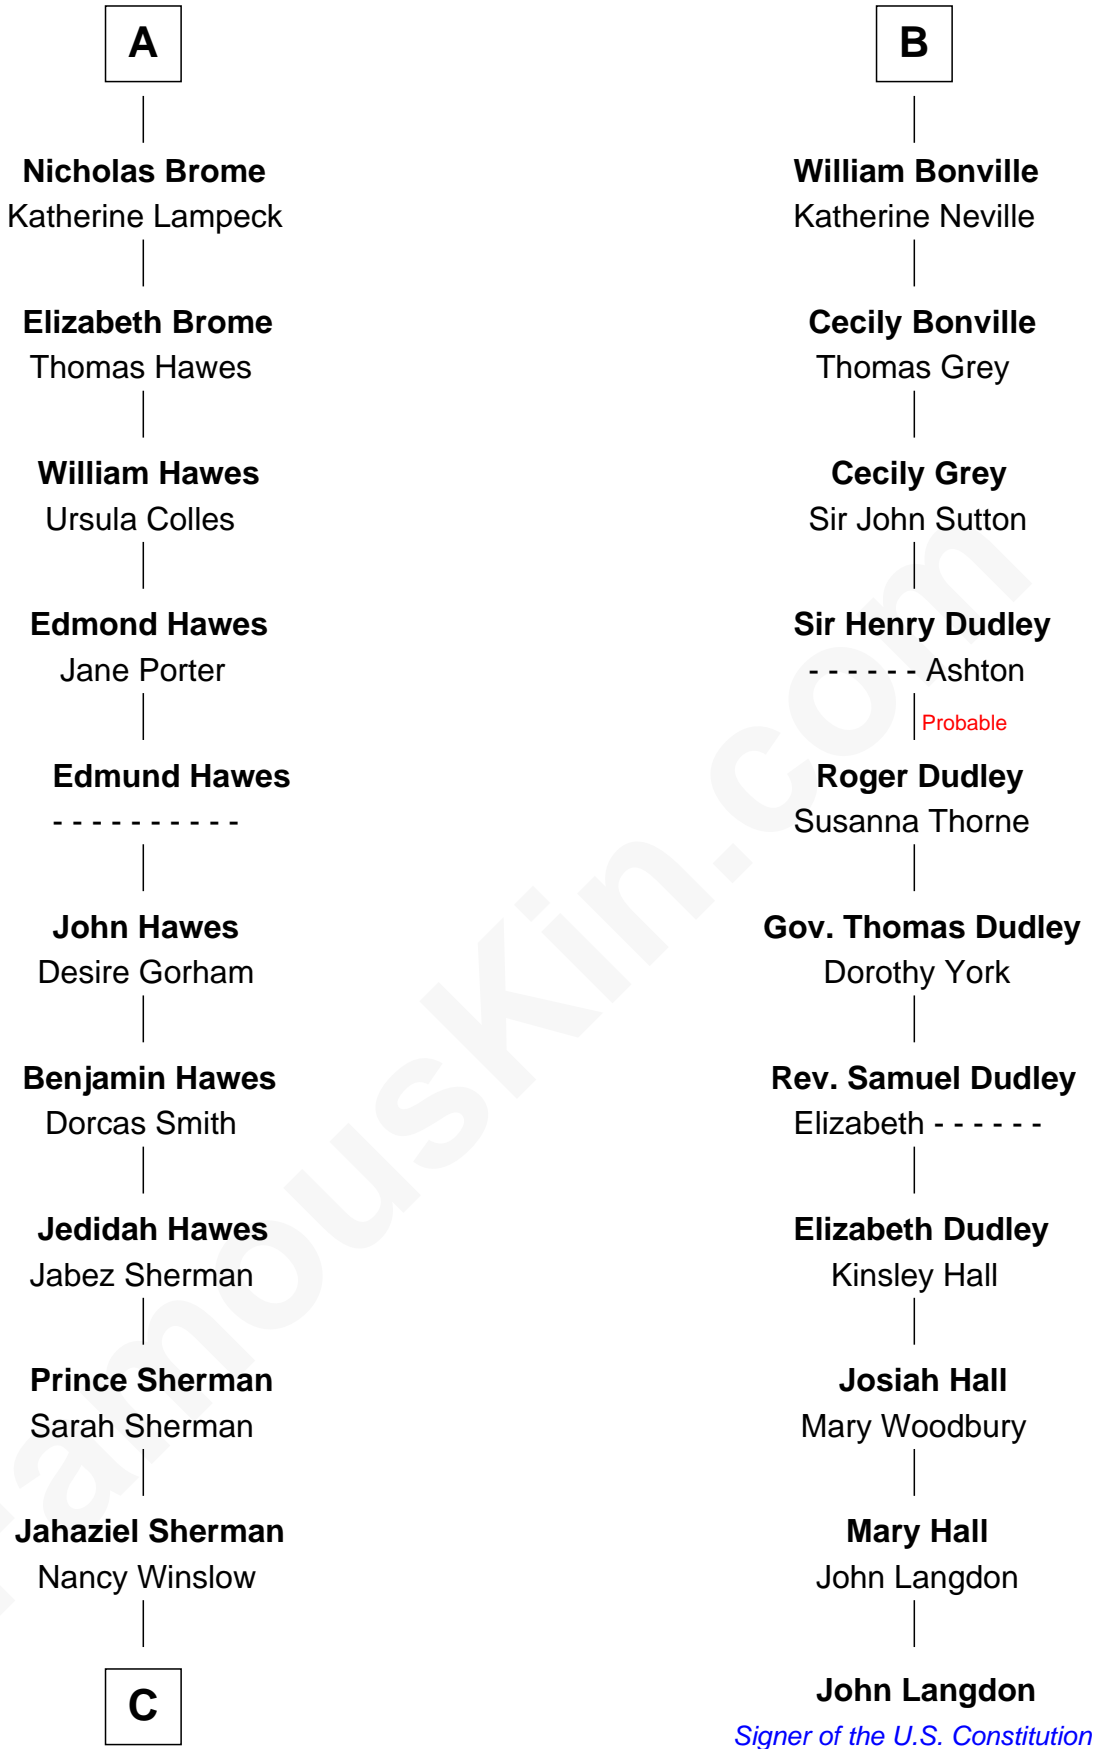

FamousKin.com Relationship Chart of

James Sherman

27th U.S. Vice-President

17th cousin 2 times removed of

John Langdon

Signer of the U.S. Constitution

Sir William de Ros

Lucy FitzPiers

Isabel de Aubeney

William de Ros

Maude de Vaux

Sir William de Ros

Margery de Badlesmere

Thomas de Ros

Beatrice de Stafford

Margaret de Ros

Sir Reynold Grey

Margaret Grey

Sir William Bonville

William Bonville

Elizabeth Harington

B

C

Richard Winslow Sherman

Frances Lucretia Williams

Mary Frances Sherman

Richard Updike Sherman

James Sherman

27th U.S. Vice-President

FamousKin.com