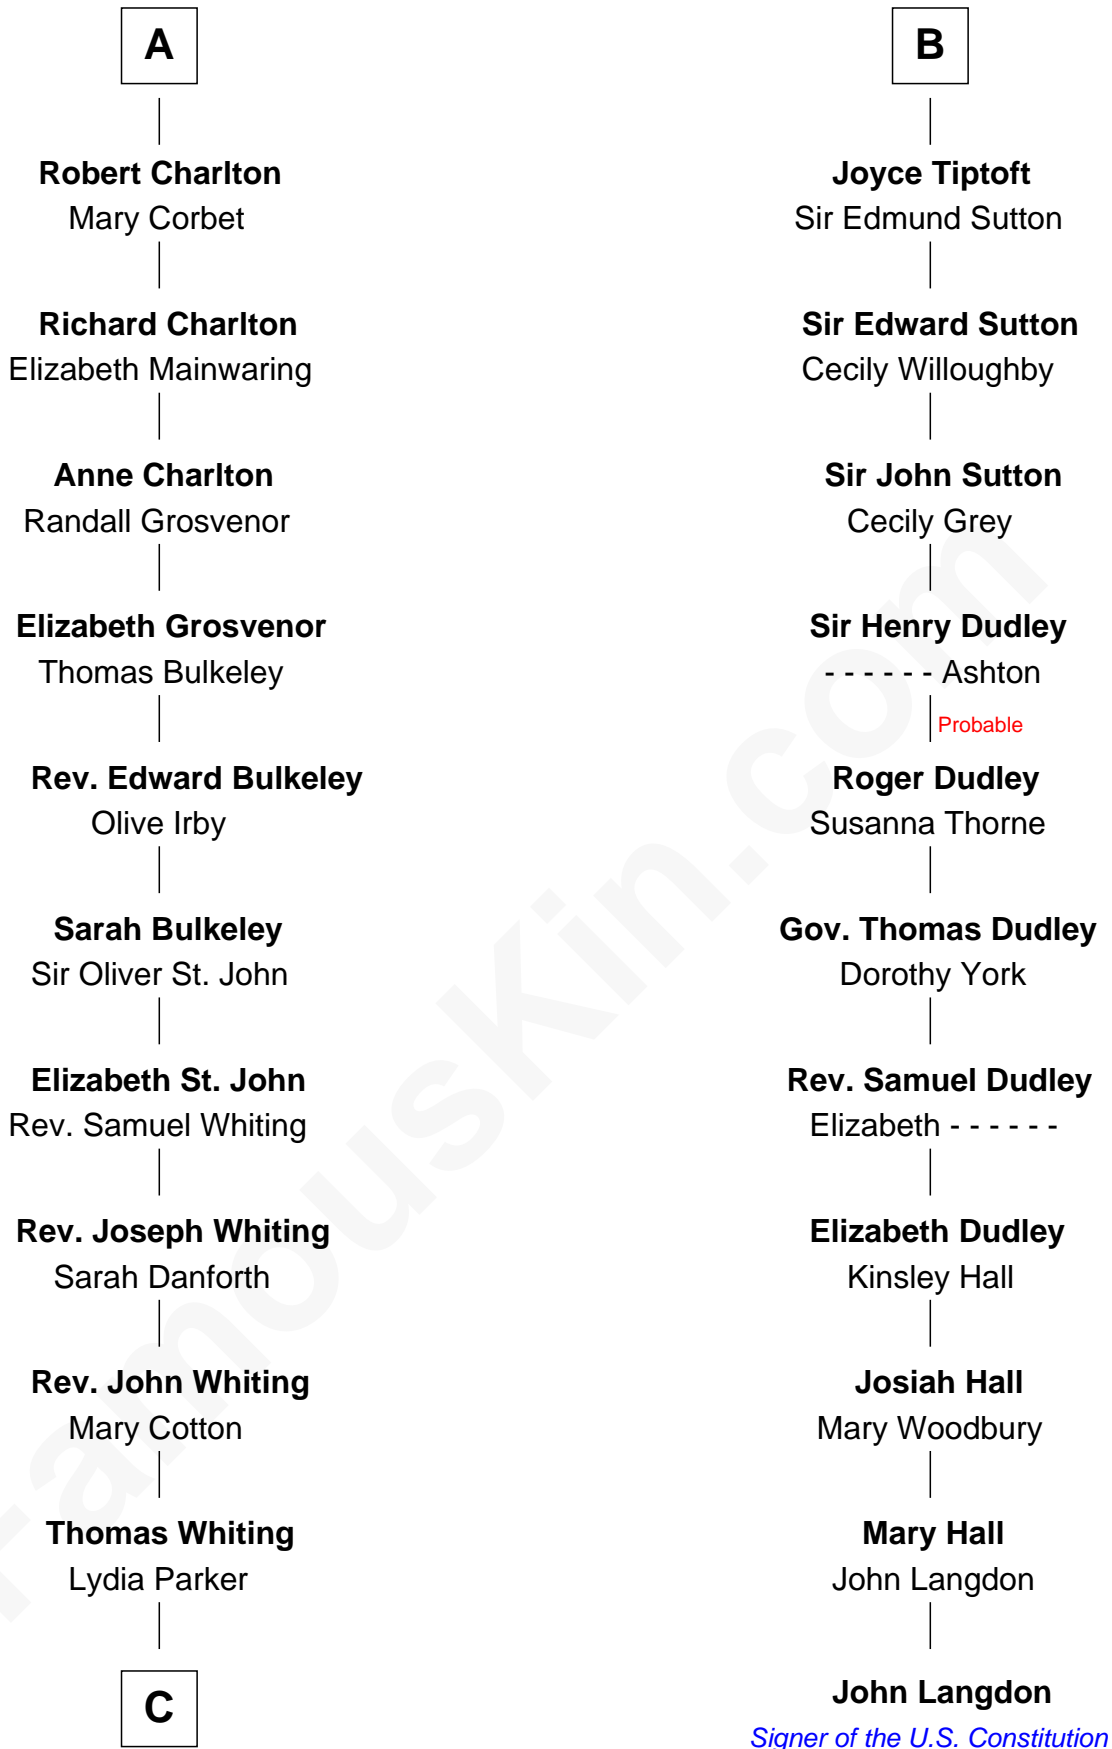

FamousKin.com Relationship Chart of

James Sherman

27th U.S. Vice-President

17th cousin 4 times removed of

John Langdon

Signer of the U.S. Constitution

Stephen Longespee
Emmeline de Ridelisford

Ela Longespee
Sir Roger la Zouche

Sir Alan la Zouche
Eleanor de Segrave

Elena Zouche
Alan de Charlton

Alan de Charlton
Margery FitzAer

Thomas de Charlton

Anna de Charlton
William de Knightley

Thomas de Knightley de Charlton
Elizabeth Francis

A

Ela Longespee
Sir Roger la Zouche

Sir Alan la Zouche
Eleanor de Segrave

Maude la Zouche
Sir Robert de Holland

Thomas Holand
Joan Plantagenet

Sir Thomas de Holand
Alice Fitzalan

Eleanor Holand
Edward Cherleton

Joyce Cherleton
Sir John Tiptoft

B

C

—
Mary Whiting
William Barron

—
Mary Augusta Barron
Stalham Williams

—
Frances Lucretia Williams
Richard Winslow Sherman

—
Mary Frances Sherman
Richard Updike Sherman

—
James Sherman
27th U.S. Vice-President