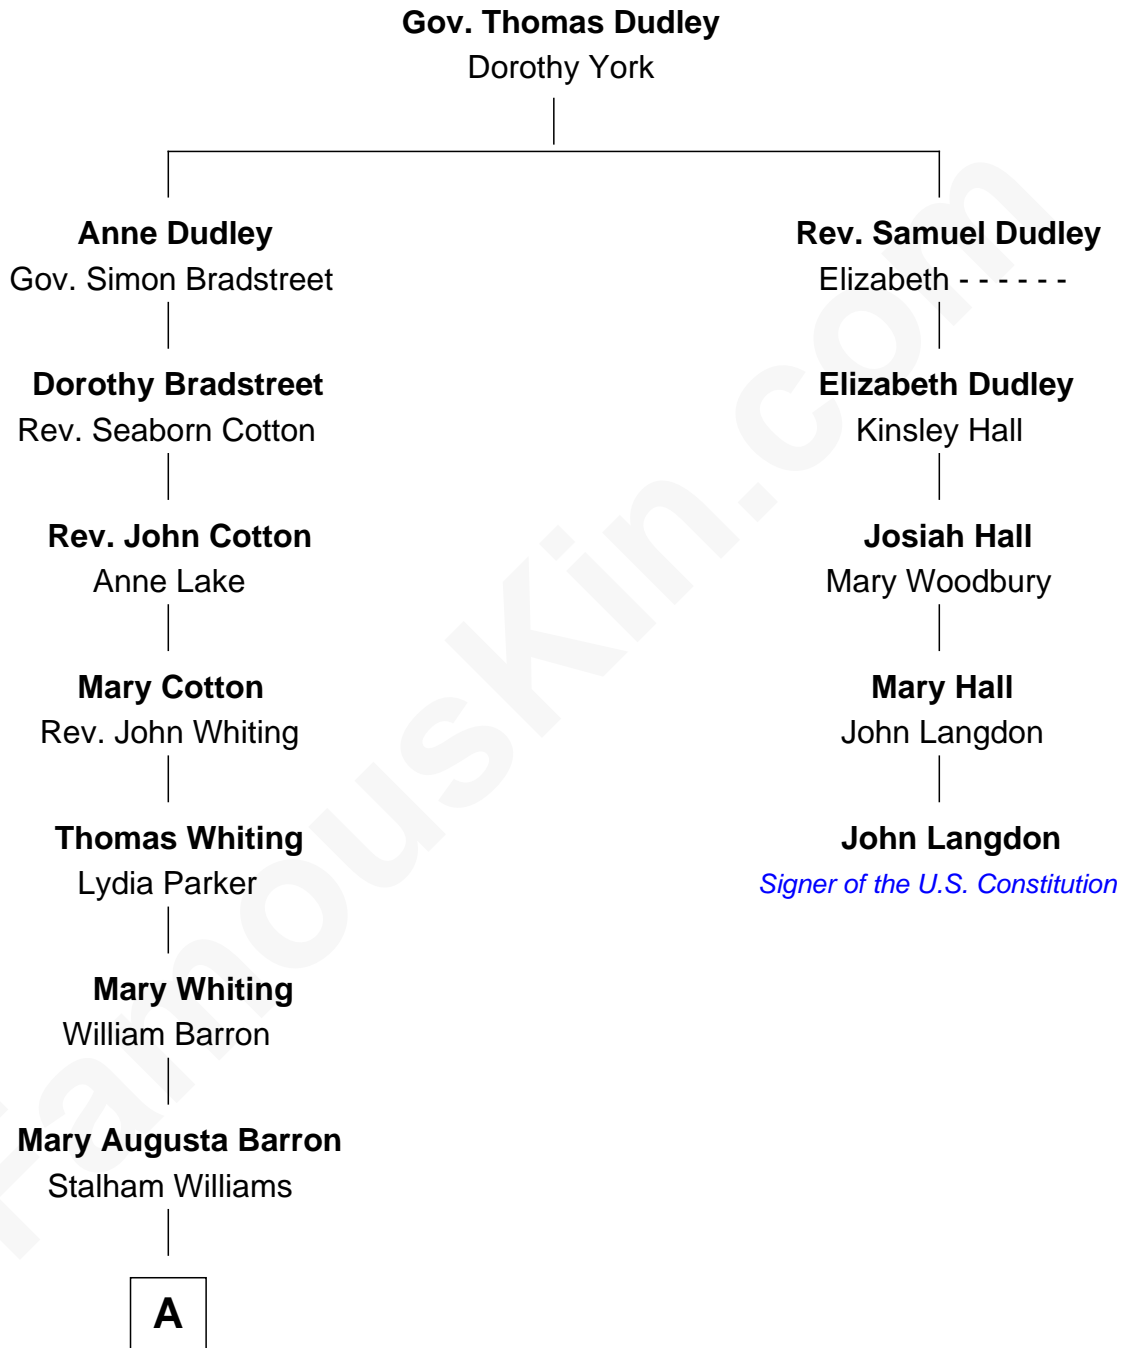

# FamousKin.com Relationship Chart of

**James Sherman**

*27th U.S. Vice-President*

4th cousin 5 times removed of

**John Langdon**

*Signer of the U.S. Constitution*

**A**

—  
**Frances Lucretia Williams**

Richard Winslow Sherman

—  
**Mary Frances Sherman**

Richard Updike Sherman

—  
**James Sherman**

*27th U.S. Vice-President*

FamousKin.com