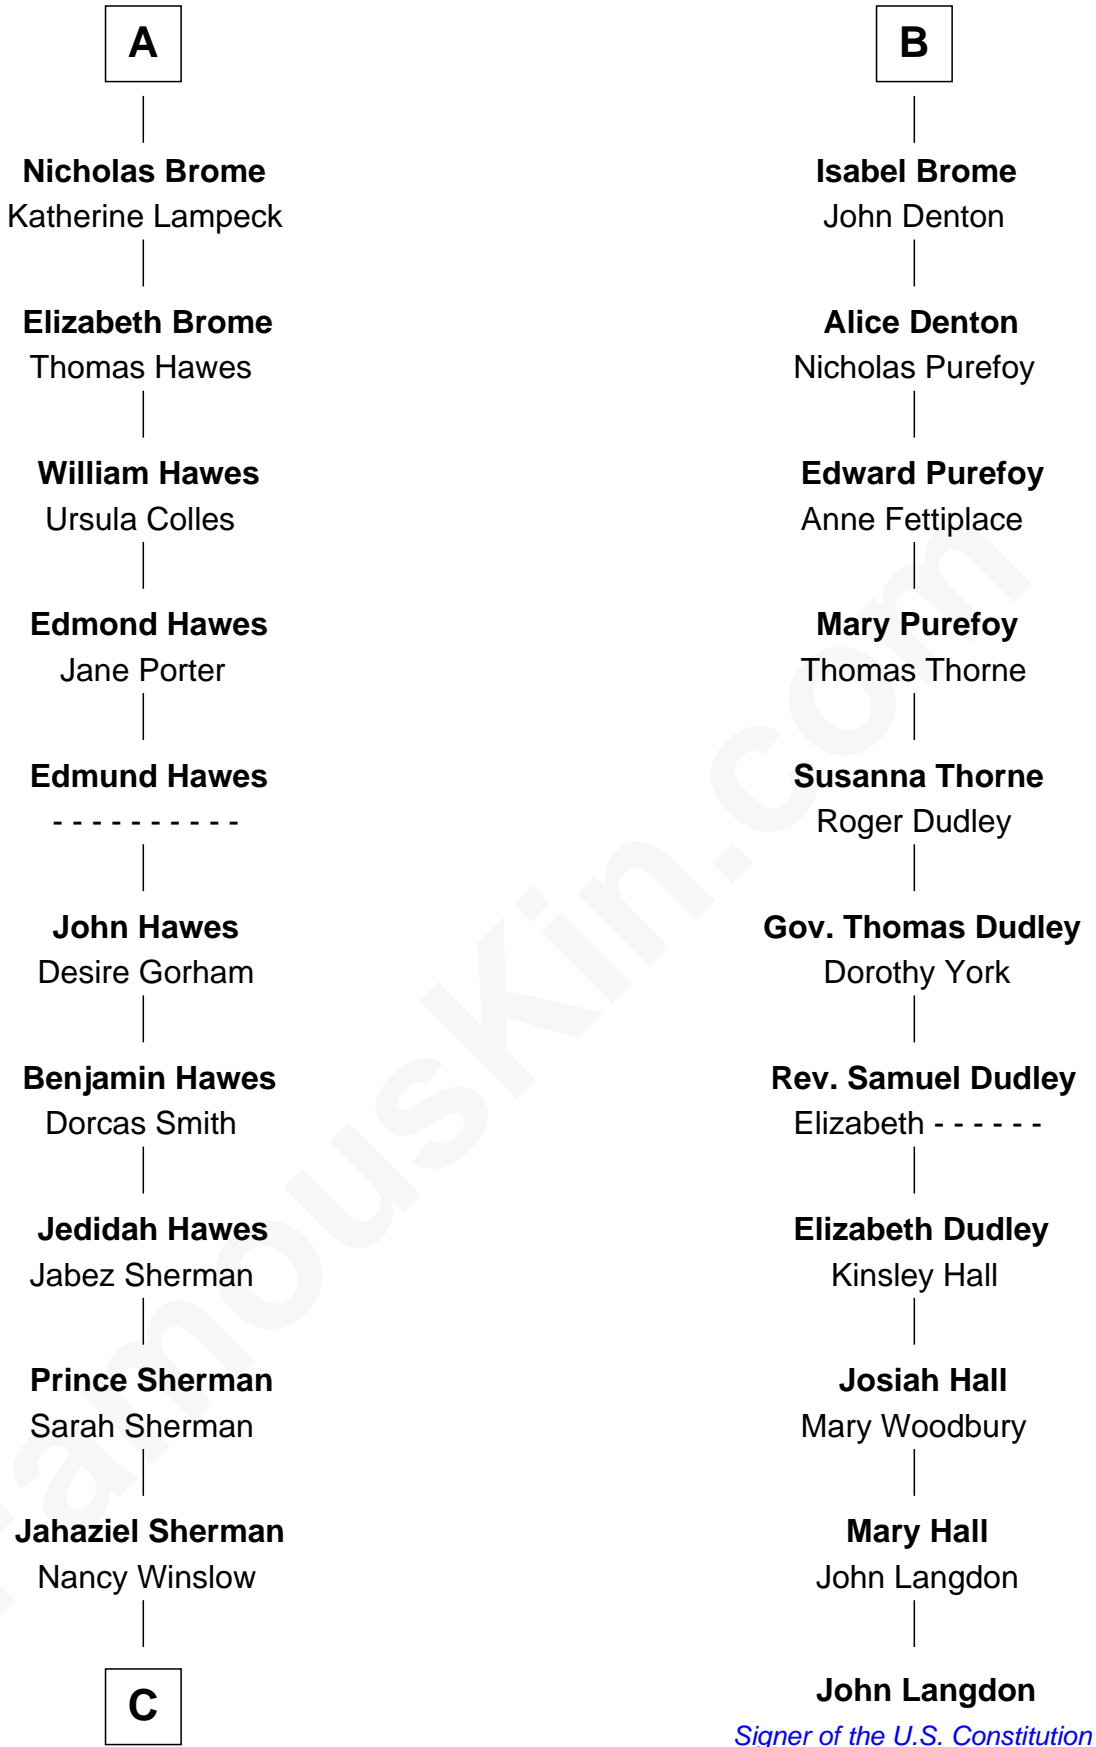

FamousKin.com Relationship Chart of

James Sherman

27th U.S. Vice-President

17th cousin 2 times removed of

John Langdon

Signer of the U.S. Constitution

Nicholas FitzMartin

Maud de Bryan

Sir William Martin
Eleanor FitzReynold

Joan Martin
Sir Nicholas Audley

Alice de Audley
Sir Hugh de Meynell

Isabel de Meynell
Sir Thomas de Shirley

Sir Hugh Shirley
Beatrice Brewes

Sir Ralph Shirley
Joan Basset

Beatrice Shirley
John Brome

A

Sir William Martin
Eleanor FitzReynold

Joan Martin
Sir Nicholas Audley

Alice de Audley
Sir Hugh de Meynell

Isabel de Meynell
Sir Thomas de Shirley

Sir Hugh Shirley
Beatrice Brewes

Sir Ralph Shirley
Joan Basset

Beatrice Shirley
John Brome

B

C

Richard Winslow Sherman

Frances Lucretia Williams

Mary Frances Sherman

Richard Updike Sherman