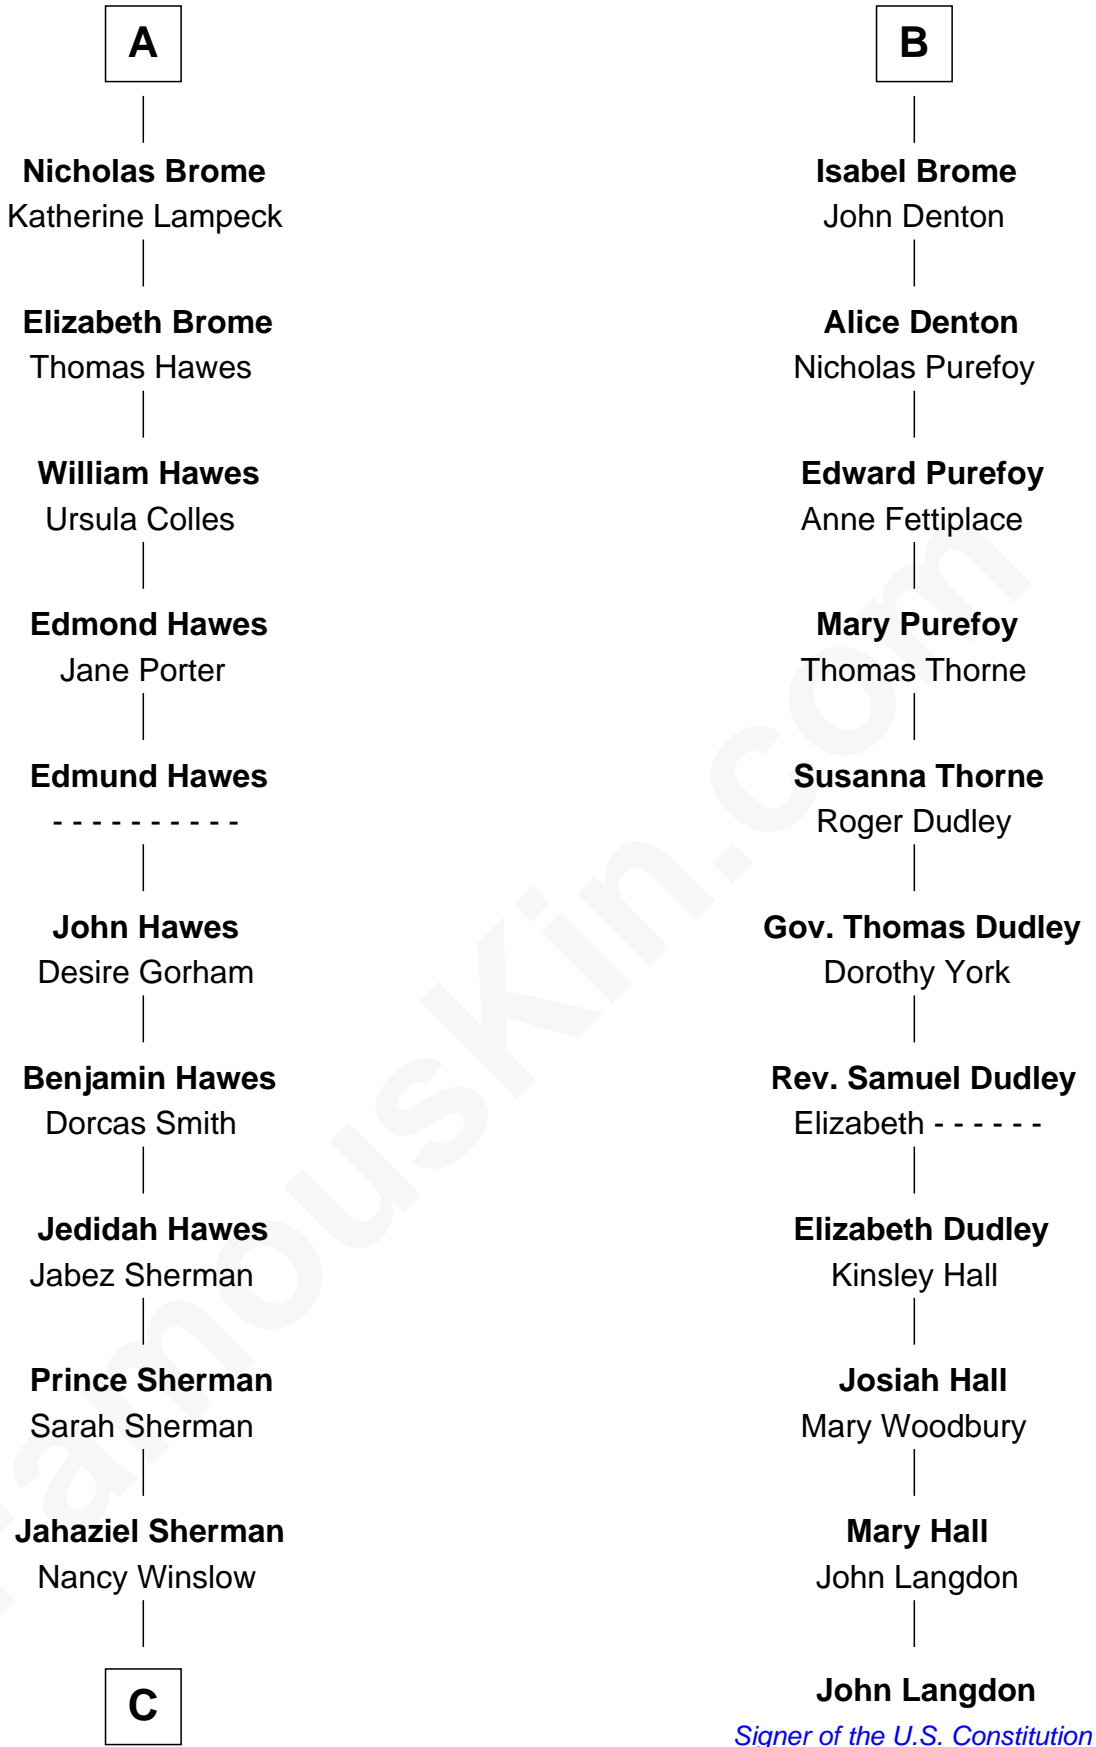

# FamousKin.com Relationship Chart of

**James Sherman**

*27th U.S. Vice-President*

17th cousin 2 times removed of

**John Langdon**

*Signer of the U.S. Constitution*

**Sir John Giffard**

Maud de Clifford

**Katherine Giffard**  
Sir Nicholas de Audley

**Sir Nicholas Audley**  
Joan Martin

**Alice de Audley**  
Sir Hugh de Meynell

**Isabel de Meynell**  
Sir Thomas de Shirley

**Sir Hugh Shirley**  
Beatrice Brewes

**Sir Ralph Shirley**  
Joan Basset

**Beatrice Shirley**  
John Brome

**A**

**Katherine Giffard**  
Sir Nicholas de Audley

**Sir Nicholas Audley**  
Joan Martin

**Alice de Audley**  
Sir Hugh de Meynell

**Isabel de Meynell**  
Sir Thomas de Shirley

**Sir Hugh Shirley**  
Beatrice Brewes

**Sir Ralph Shirley**  
Joan Basset

**Beatrice Shirley**  
John Brome

**B**

C

Richard Winslow Sherman

Frances Lucretia Williams

Mary Frances Sherman