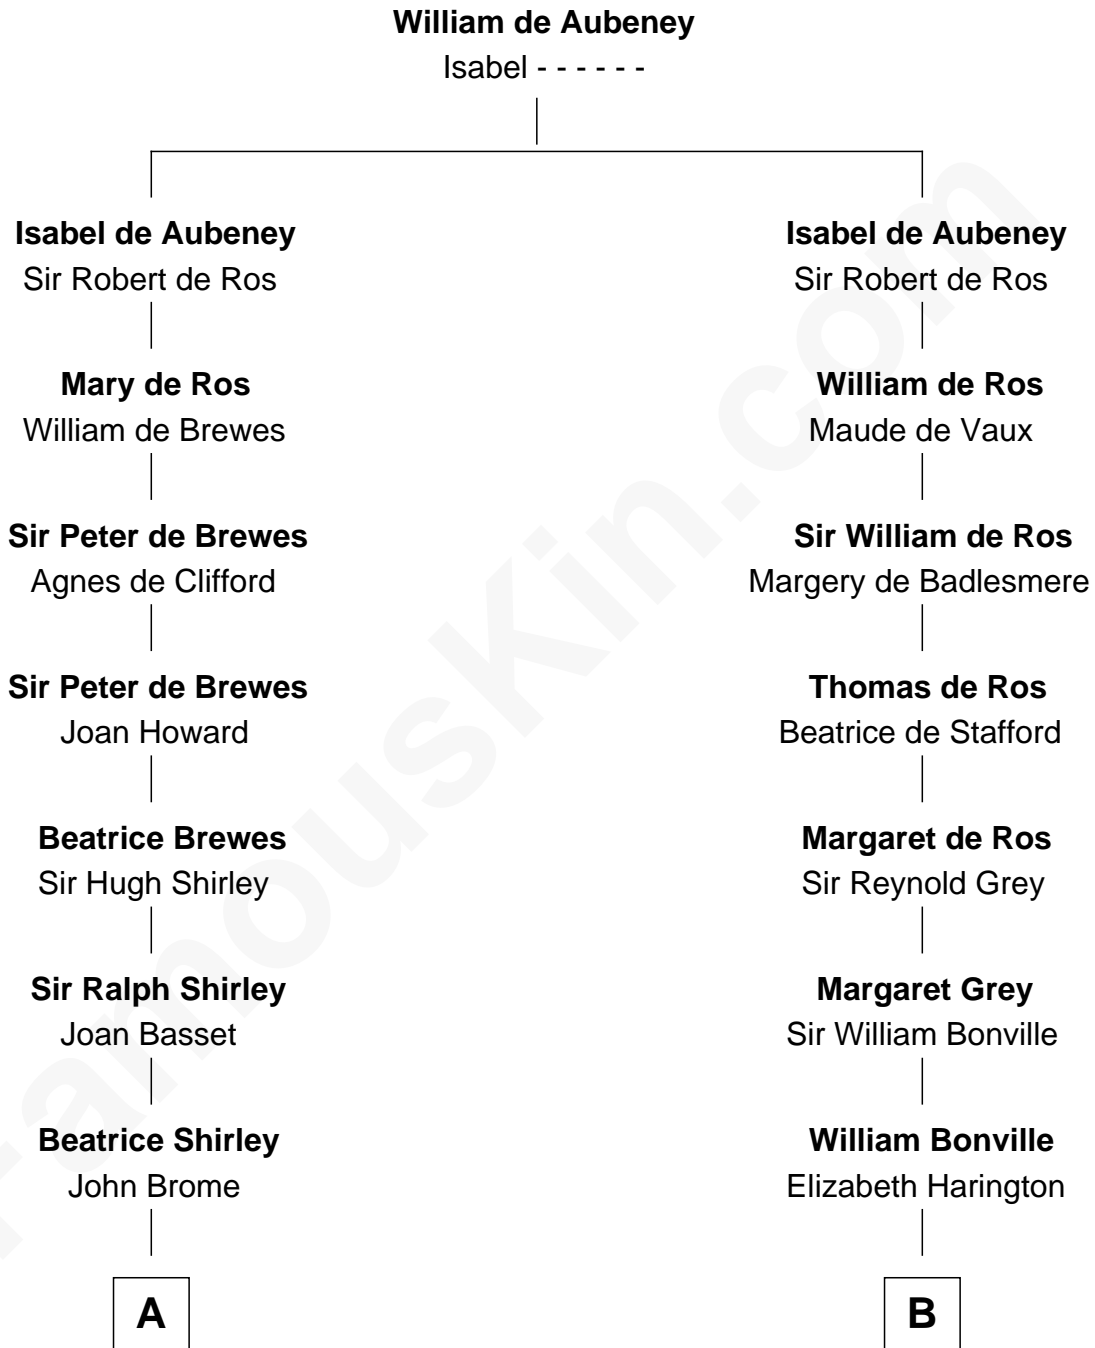

FamousKin.com Relationship Chart of

James Sherman

27th U.S. Vice-President

17th cousin 2 times removed of

John Langdon

Signer of the U.S. Constitution

C

Richard Winslow Sherman
Frances Lucretia Williams

Mary Frances Sherman
Richard Updike Sherman

James Sherman
27th U.S. Vice-President

FamousKin.com