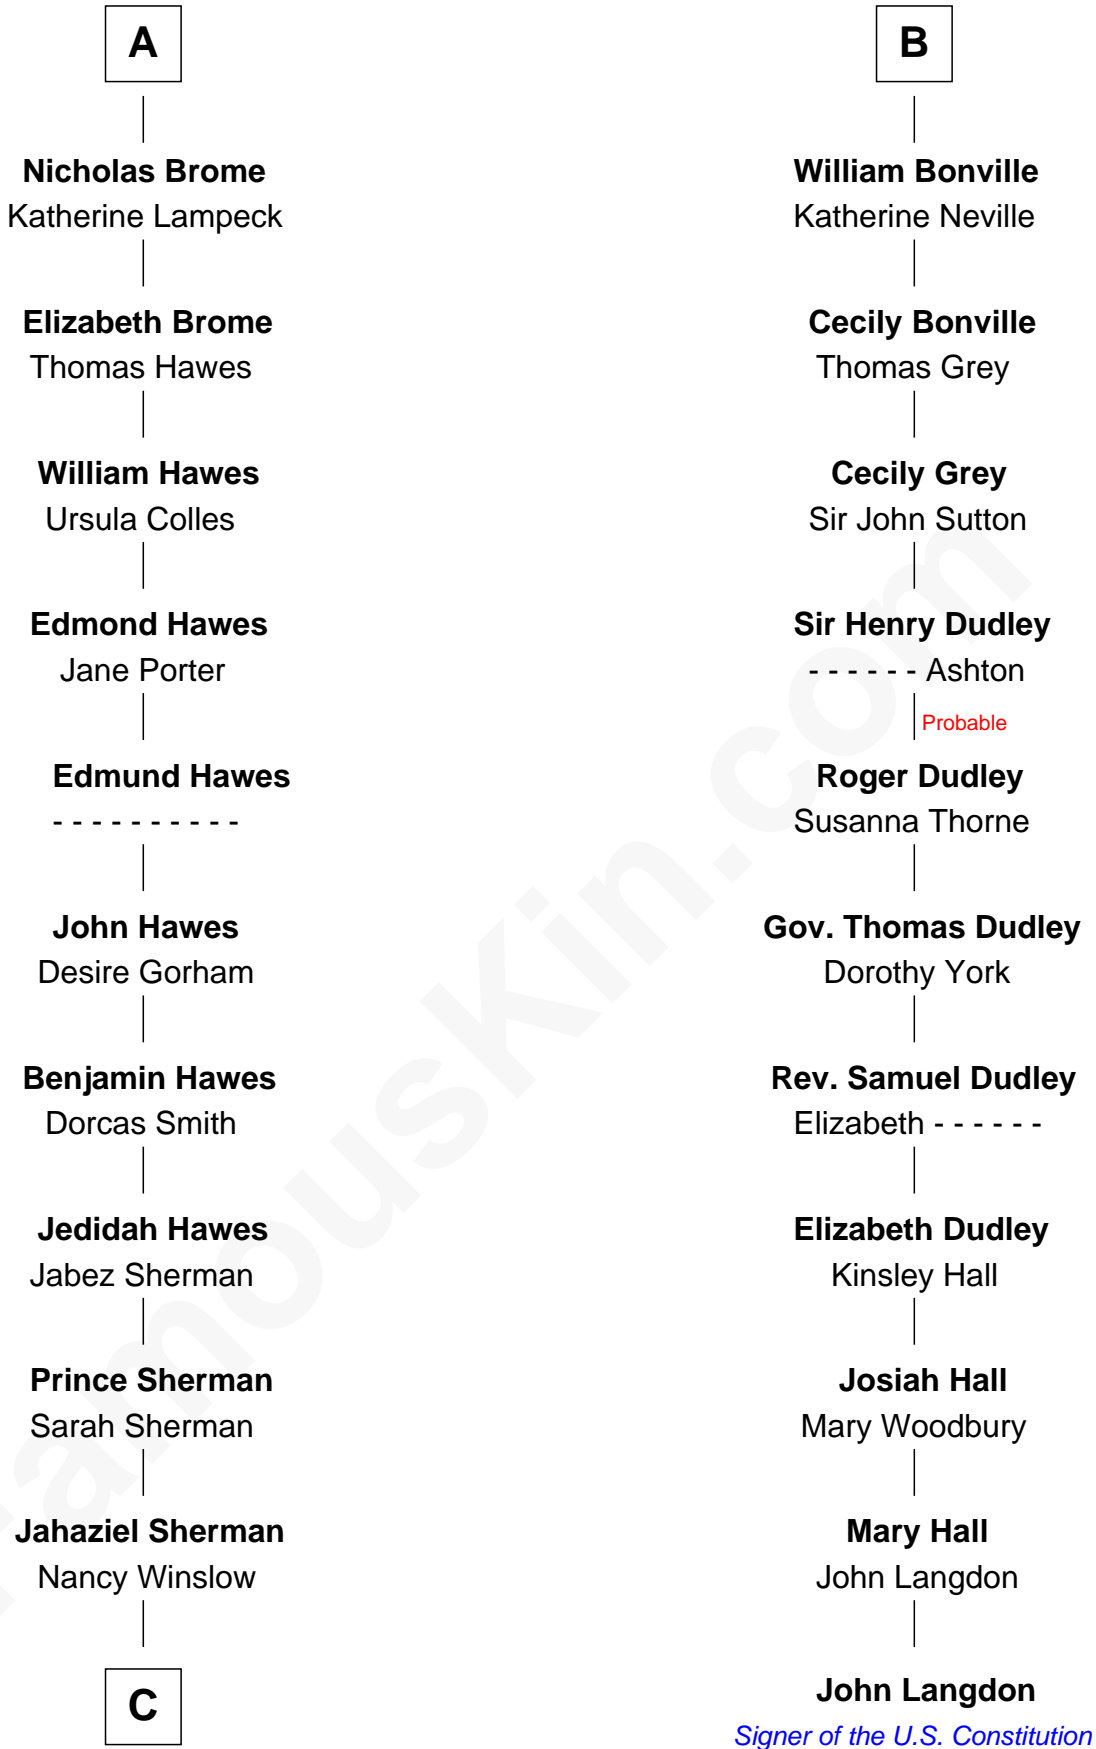

FamousKin.com Relationship Chart of

James Sherman

27th U.S. Vice-President

17th cousin 2 times removed of

John Langdon

Signer of the U.S. Constitution

C

Richard Winslow Sherman
Frances Lucretia Williams

Mary Frances Sherman
Richard Updike Sherman

James Sherman
27th U.S. Vice-President

FamousKin.com